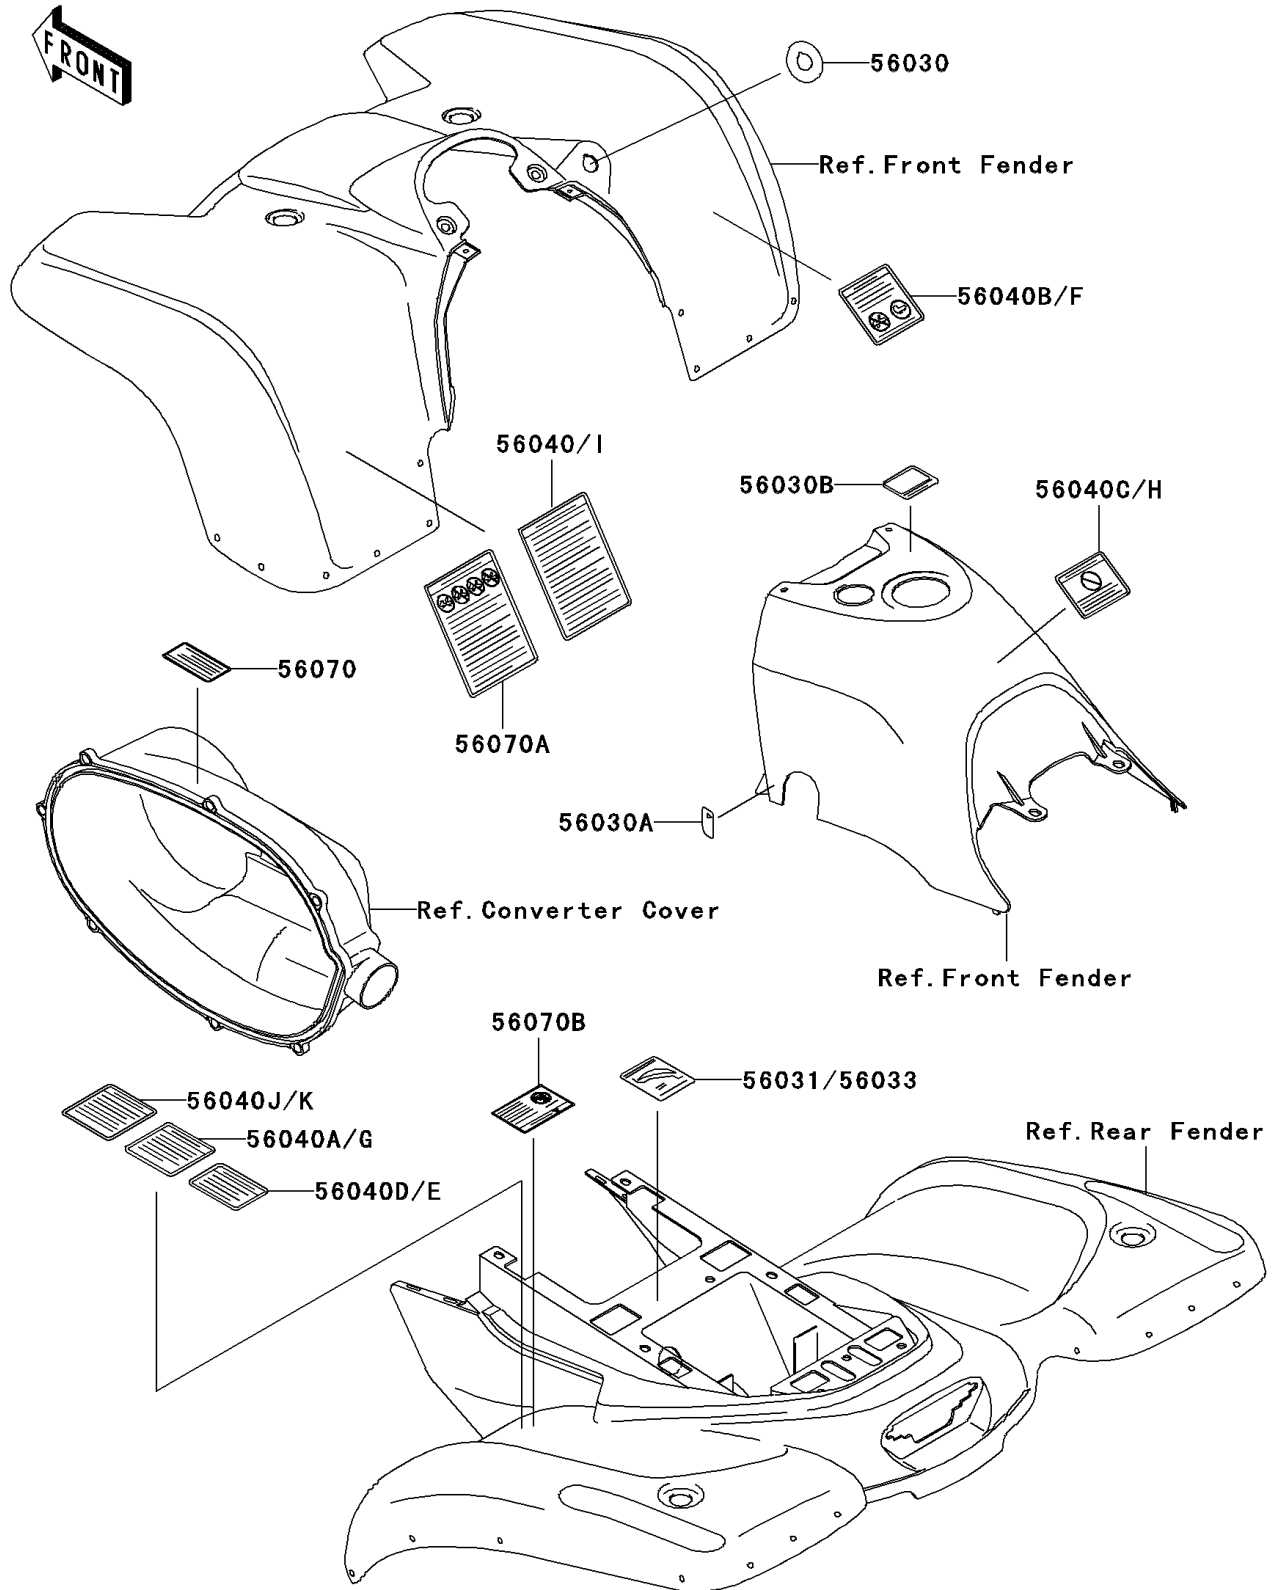

1997 Prairie 400 4X4 PARTS DIAGRAM

Labels

F2860

1997 Prairie 400 4X4 PARTS LIST

Labels

ITEM NAME	PART NUMBER	QUANTITY
LABEL,IGNITION SWITCH (Ref # 56030)	56030-1086	1
LABEL,FUEL TAP (Ref # 56030A)	56030-1185	1
LABEL,REVERSE POWER ASSIST SW. (Ref # 56030B)	56030-1188	1
LABEL-WARNING,SERIOUS INJURY (Ref # 56040)	56040-1256	1
LABEL-WARNING,TIRE PRESSURE (Ref # 56040A)	56040-1257	1
LABEL-WARNING,TRANSPORT (Ref # 56040B)	56040-1261	1
LABEL-WARNING,UNDER 16 (Ref # 56040C)	56040-1276	1
LABEL-WARNING,NO PASSENGER (Ref # 56040D)	56040-1277	1
LABEL-WARNING,MAX VEHICLE LOAD (Ref # 56040J)	56040-1331	1
LABEL-WARNING,CVT COVER (Ref # 56070)	56070-1132	1
LABEL-MANUAL,BATTERY VENT (Ref # 56031)	56031-1963	1
LABEL-MANUAL,BATTERY VENT (Ref # 56033)	56033-1057	1
LABEL-WARNING,NO PASSENGER (Ref # 56040E)	56040-1280	1
LABEL-WARNING,TRANSPORT (Ref # 56040F)	56040-1283	1
LABEL-WARNING,TIRE PRESSURE (Ref # 56040G)	56040-1286	1
LABEL-WARNING,AGE (Ref # 56040H)	56040-1325	1
LABEL-WARNING,GENERAL (Ref # 56040I)	56040-1326	1
LABEL-WARNING,MAX VEHICLE LOAD (Ref # 56040K)	56040-1338	1