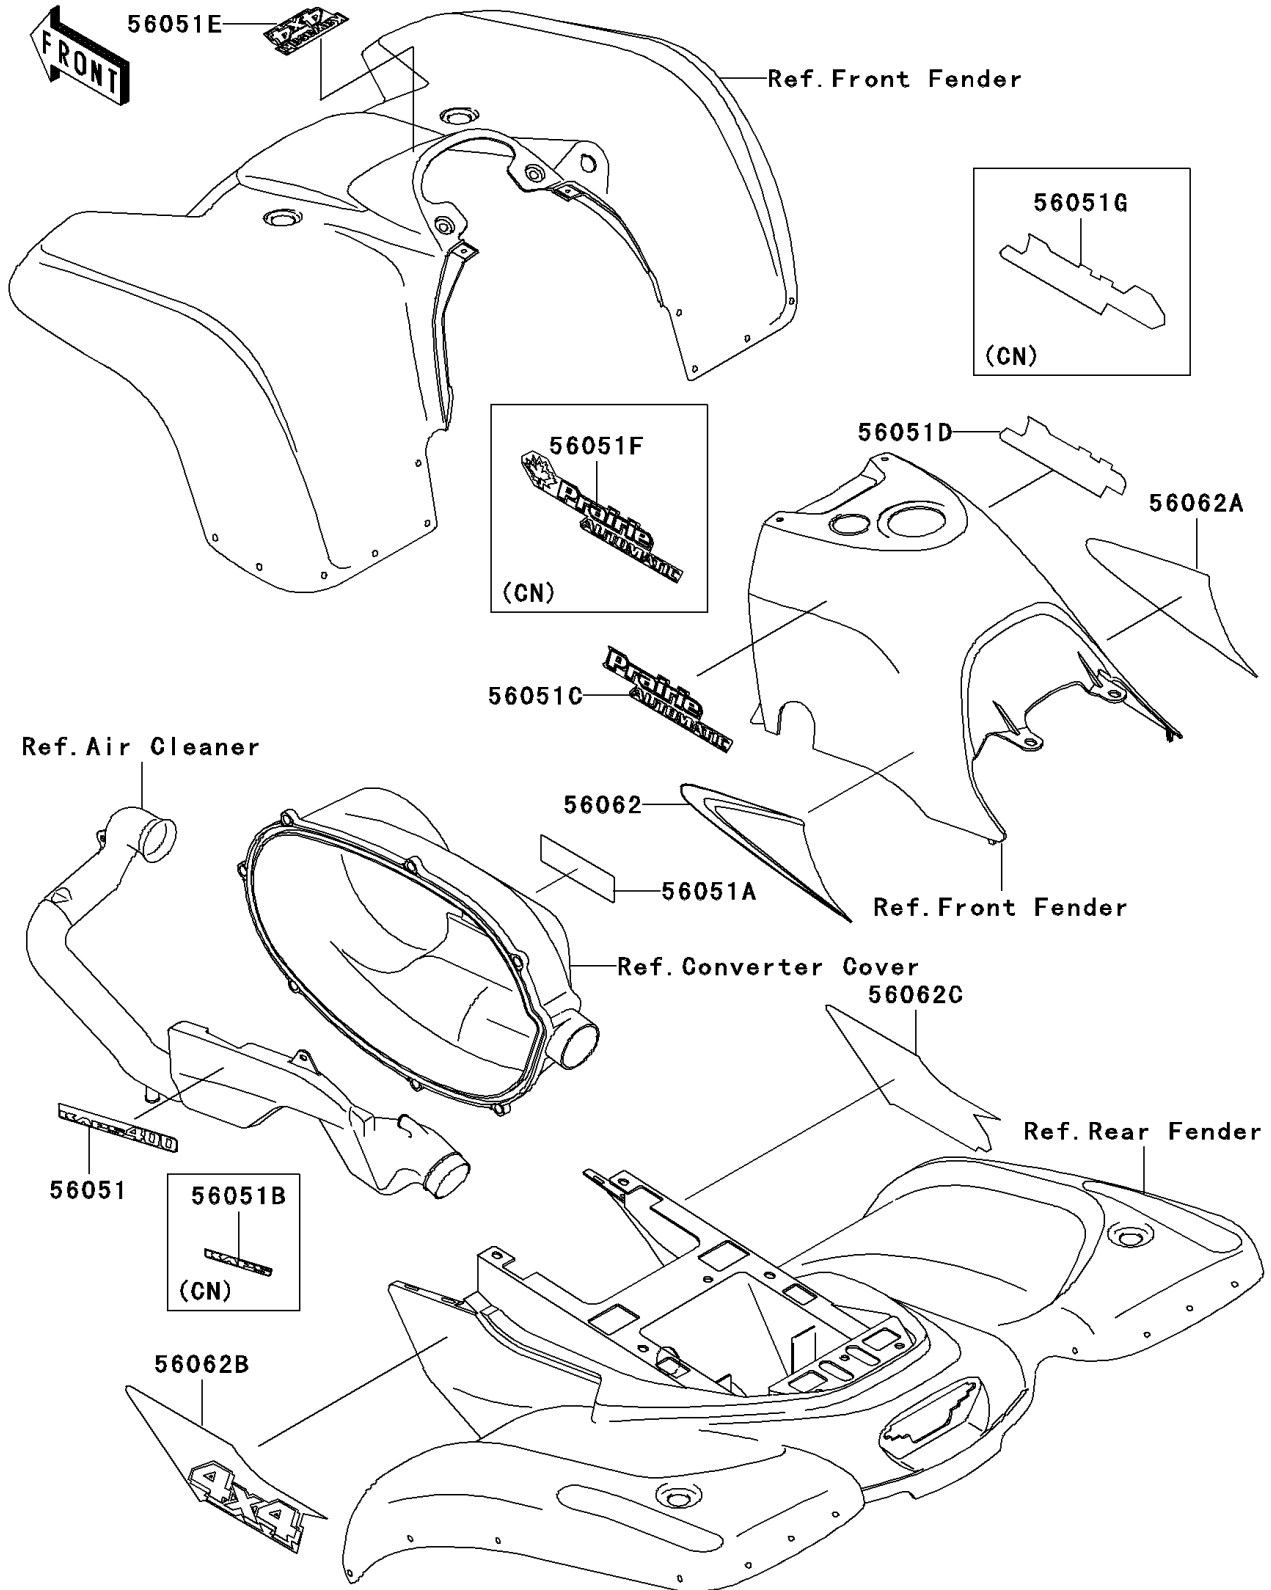

1998 Prairie 400 4X4 PARTS DIAGRAM

Decals(Green)(KVF400-A2)

F2861B

1998 Prairie 400 4X4 PARTS LIST

Decals(Green)(KVF400-A2)

ITEM NAME	PART NUMBER	QUANTITY
MARK,BELT CONVERTER COVER (Ref # 56051A)	56051-1483	1
MARK,FR FENDER,4X4 (Ref # 56051E)	56051-1653	1
PATTERN,FUEL TANK COVER,LH (Ref # 56062)	56062-1115	1
PATTERN,FUEL TANK COVER,RH (Ref # 56062A)	56062-1116	1
PATTERN,RR FENDER,LH (Ref # 56062B)	56062-1117	1
PATTERN,RR FENDER,RH (Ref # 56062C)	56062-1118	1
MARK,AIR CLEANER COVER (Ref # 56051)	56051-1476	1
MARK,AIR CLEANER COVER (Ref # 56051B)	56051-1484	1
MARK,FUEL TANK COVER,LH (Ref # 56051C)	56051-1643	1
MARK,FUEL TANK COVER,RH (Ref # 56051D)	56051-1644	1
MARK,FUEL TANK COVER,LH (Ref # 56051F)	56051-1669	1
MARK,FUEL TANK COVER,RH (Ref # 56051G)	56051-1670	1