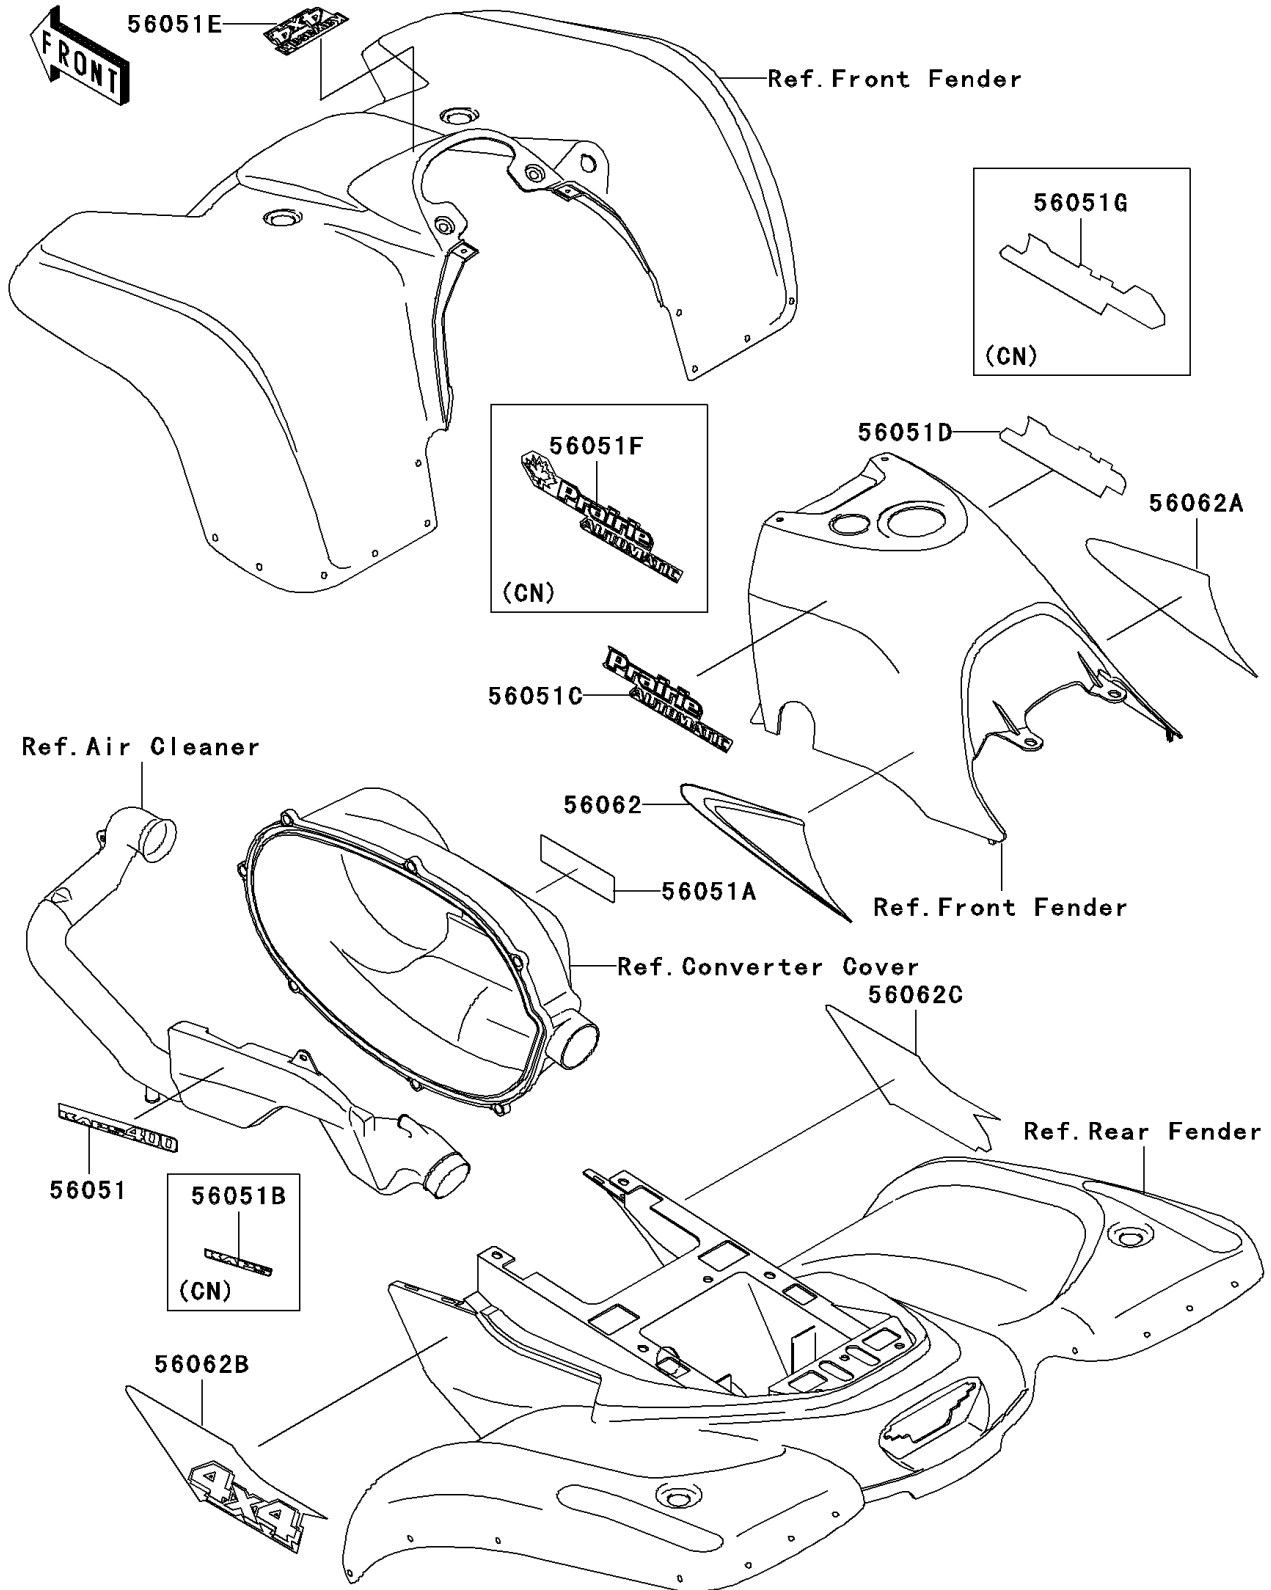

1998 Prairie 400 4X4 PARTS DIAGRAM

Decals(Red)(KVF400-A2)

F2861C

1998 Prairie 400 4X4 PARTS LIST

Decals(Red)(KVF400-A2)

ITEM NAME	PART NUMBER	QUANTITY
MARK,BELT CONVERTER COVER (Ref # 56051A)	56051-1483	1
MARK,FR FENDER,4X4 (Ref # 56051E)	56051-1654	1
PATTERN,FUEL TANK COVER,LH (Ref # 56062)	56062-1119	1
PATTERN,FUEL TANK COVER,RH (Ref # 56062A)	56062-1120	1
PATTERN,RR FENDER,LH (Ref # 56062B)	56062-1121	1
PATTERN,RR FENDER,RH (Ref # 56062C)	56062-1122	1
MARK,AIR CLEANER COVER (Ref # 56051)	56051-1476	1
MARK,AIR CLEANER COVER (Ref # 56051B)	56051-1484	1
MARK,FUEL TANK COVER,LH (Ref # 56051C)	56051-1645	1
MARK,FUEL TANK COVER,RH (Ref # 56051D)	56051-1646	1
MARK,FUEL TANK COVER,LH (Ref # 56051F)	56051-1671	1
MARK,FUEL TANK COVER,RH (Ref # 56051G)	56051-1672	1