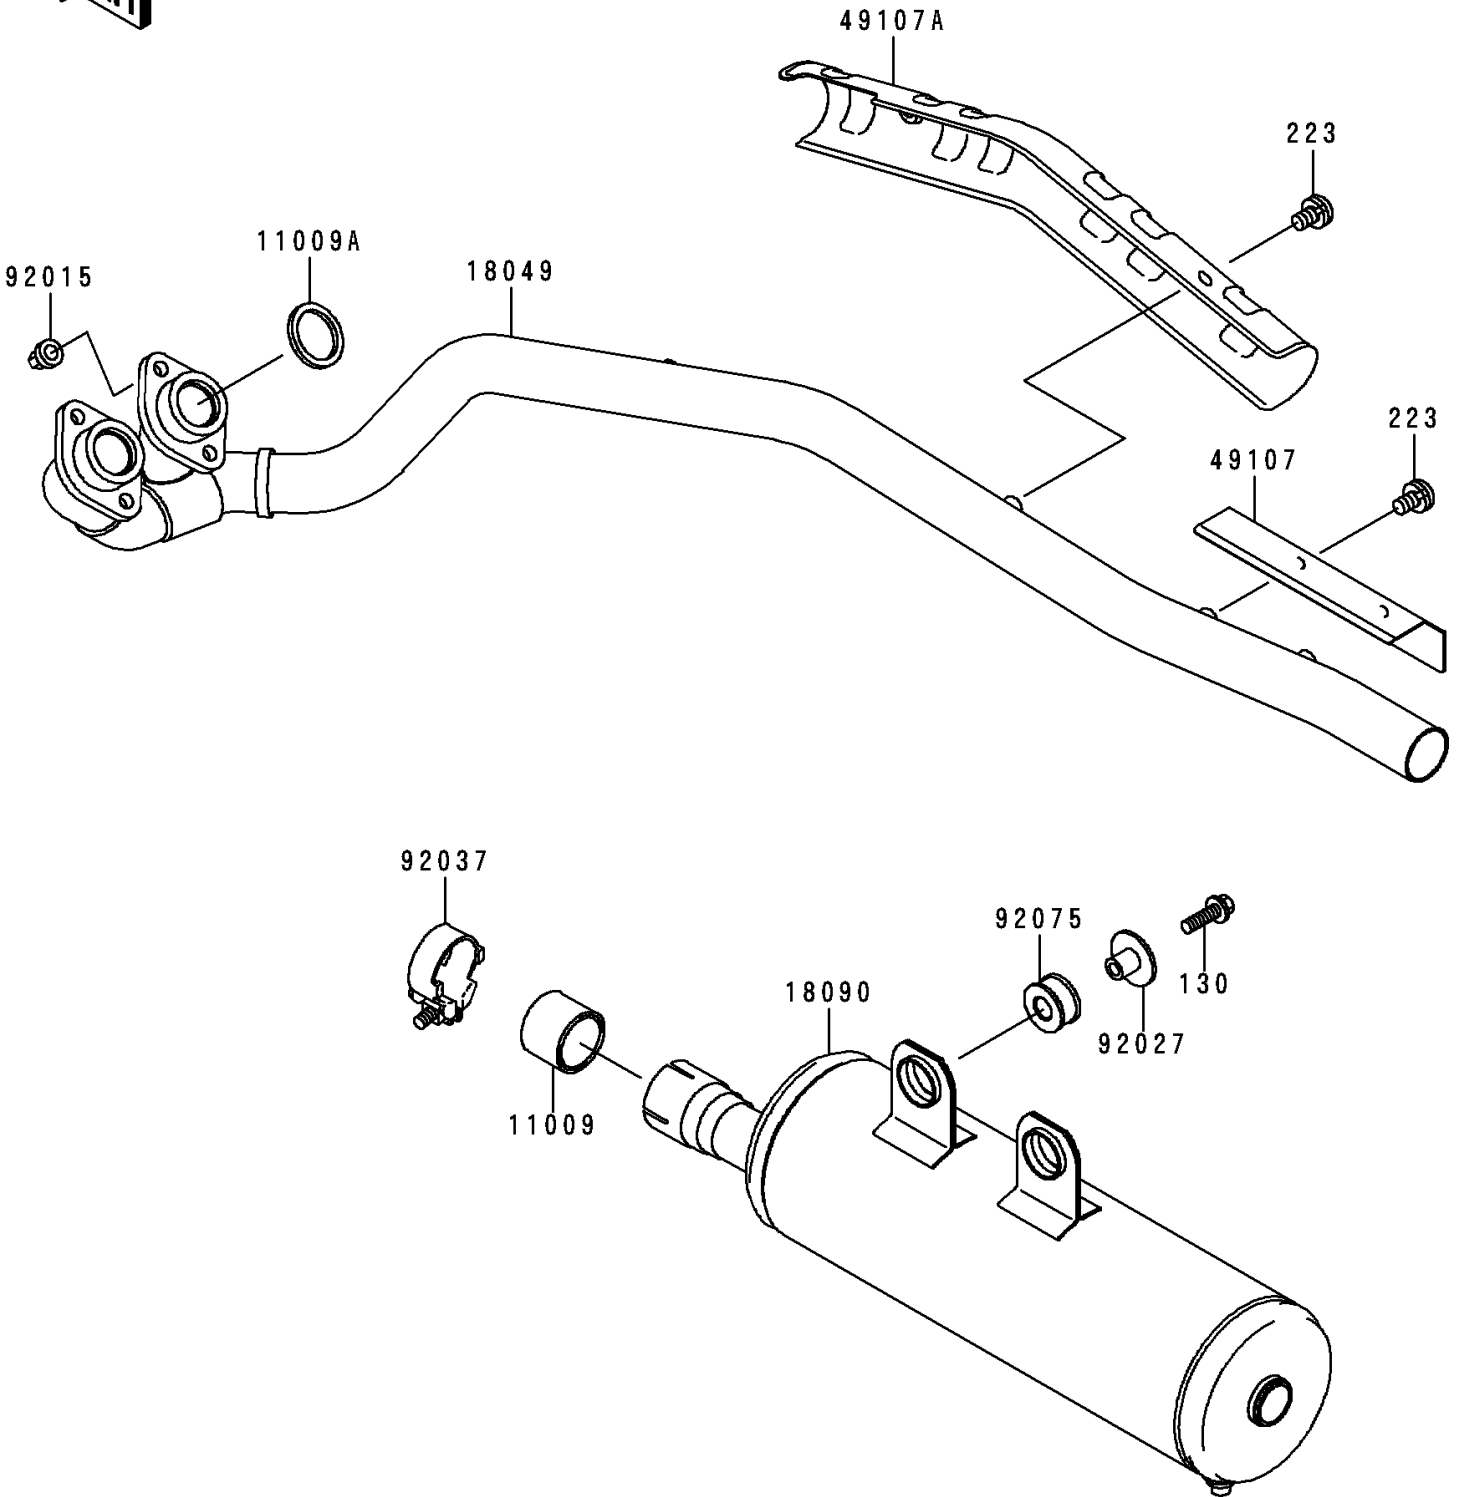

# 1998 Prairie 400 PARTS DIAGRAM

Muffler(s)

E1140

## 1998 Prairie 400 PARTS LIST

### Muffler(s)

ITEM NAME	PART NUMBER	QUANTITY
BOLT-FLANGED,8X25,BLACK (Ref # 130)	130J0825	2
SCREW-PAN-WS-CROS (Ref # 223)	223C0610	4
GASKET,EXHAUST PIPE CONNECTING (Ref # 11009)	11009-1667	1
GASKET,EXHAUST PIPE HOLDER (Ref # 11009A)	11009-1866	2
PIPE-EXHAUST (Ref # 18049)	18049-1753	1
BODY-COMP-MUFFLER (Ref # 18090)	18090-1525	1
COVER-EXHAUST PIPE (Ref # 49107)	49107-1130	1
COVER-EXHAUST PIPE (Ref # 49107A)	49107-1135	1
NUT,8MM (Ref # 92015)	92015-1402	4
COLLAR,MUFFLER (Ref # 92027)	92027-1981	2
CLAMP,42MM (Ref # 92037)	92037-1349	1
DAMPER,MUFFLER (Ref # 92075)	92075-1809	2