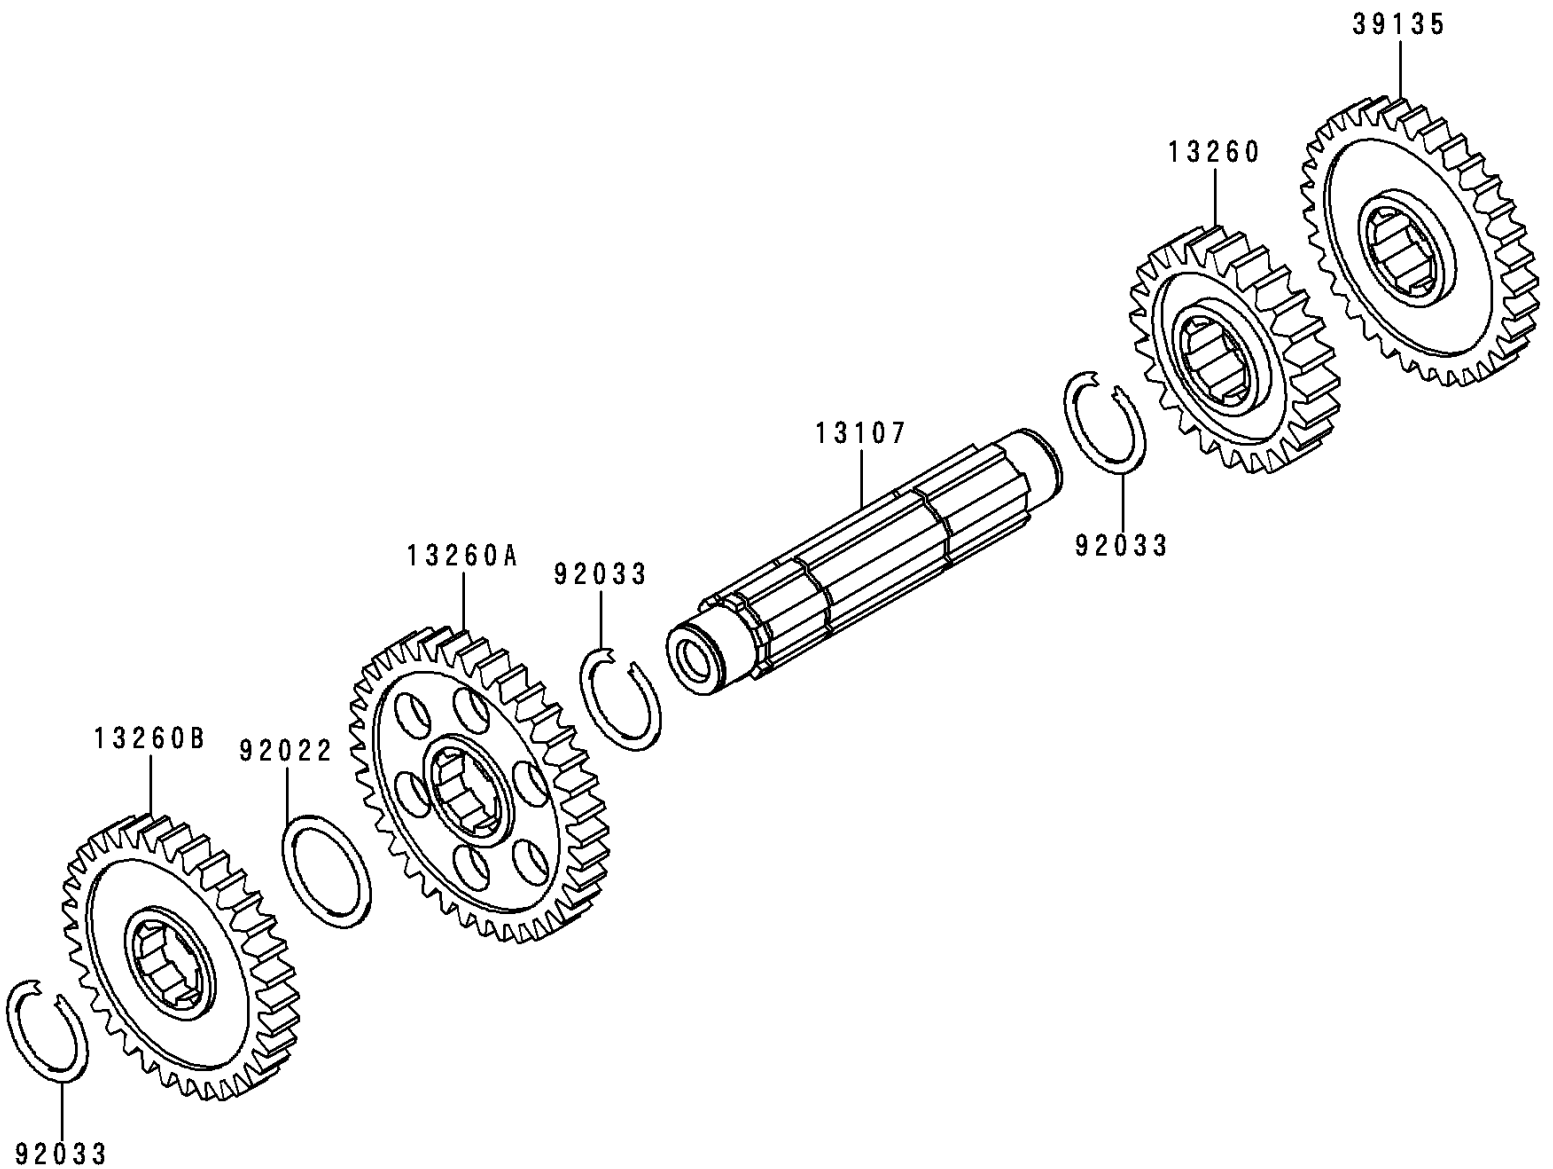

1998 Prairie 400 PARTS DIAGRAM

Gear Change Drum/Shift Fork(s)

E1362

1998 Prairie 400 PARTS LIST

Gear Change Drum/Shift Fork(s)

ITEM NAME	PART NUMBER	QUANTITY
SHAFT,IDLER (Ref # 13107)	13107-1363	1
GEAR,FORWARD/LOW,24T (Ref # 13260)	13260-1578	1
GEAR,COUNTER HI,37T (Ref # 13260A)	13260-1642	1
GEAR,IDLER,33T (Ref # 13260B)	13260-1671	1
SPROCKET-DRIVEN,33T (Ref # 39135)	39135-1056	1
WASHER,25.3X32X1 (Ref # 92022)	92022-1800	1
RING-SNAP,24MM (Ref # 92033)	92033-026	3