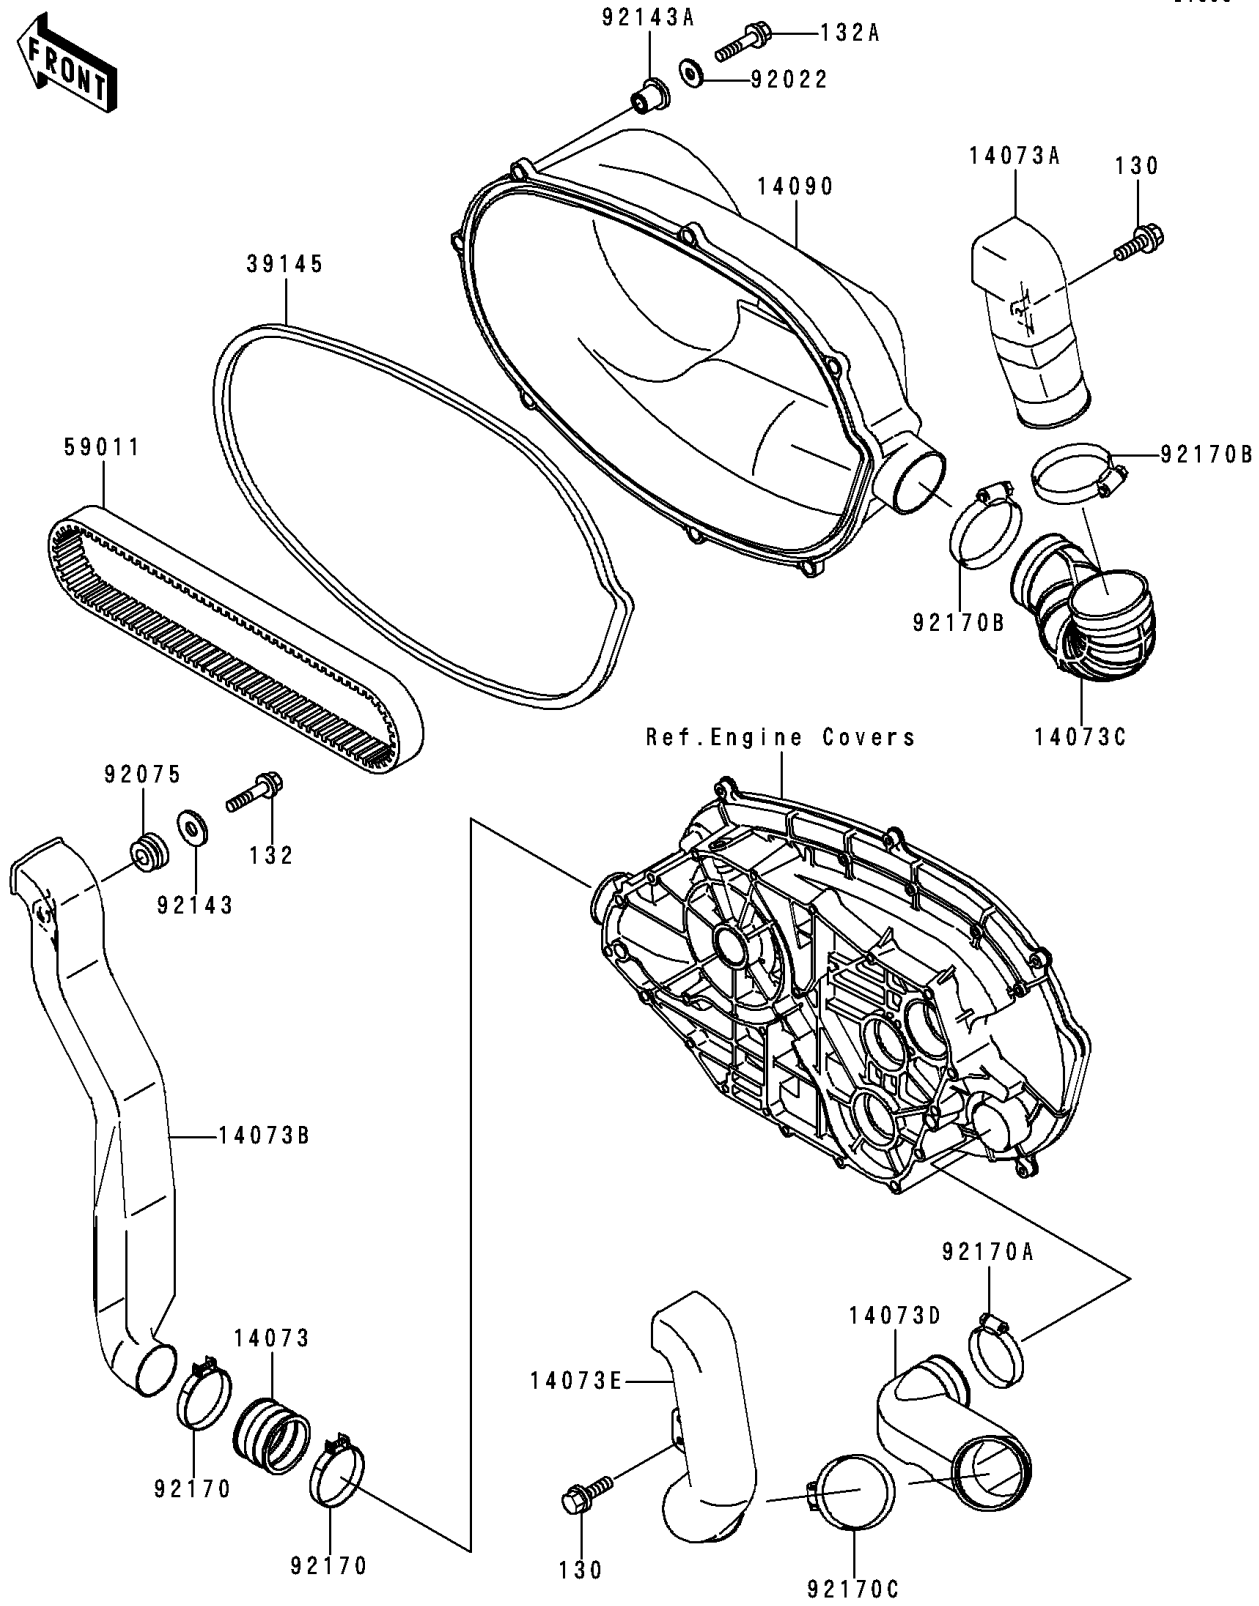

# 1998 Prairie 400 PARTS DIAGRAM

## Converter Cover/Drive Belt

E1393

# 1998 Prairie 400 PARTS LIST

## Converter Cover/Drive Belt

ITEM NAME	PART NUMBER	QUANTITY
BOLT-FLANGED (Ref # 130)	130J0612	3
BOLT-FLANGED-SMALL (Ref # 132)	132G0625	1
BOLT-FLANGED-SMALL (Ref # 132A)	132J0630	7
DUCT (Ref # 14073)	14073-1324	1
DUCT,SNORKEL,EX (Ref # 14073A)	14073-1678	1
DUCT,SNORKEL,IN (Ref # 14073B)	14073-1679	1
DUCT,SNORKEL,EX (Ref # 14073C)	14073-1680	1
DUCT,SNORKEL,EX (Ref # 14073D)	14073-1683	1
DUCT,SNORKEL,EX (Ref # 14073E)	14073-1684	1
COVER,BELT CONVERTER (Ref # 14090)	14090-1760	1
TRIM-SEAL (Ref # 39145)	39145-1100	1
BELT,CONVERTER (Ref # 59011)	59011-1060	1
WASHER,7X18X1.2 (Ref # 92022)	92022-1545	7
DAMPER,RUBBER (Ref # 92075)	92075-1123	1
COLLAR (Ref # 92143)	92143-1353	1
COLLAR (Ref # 92143A)	92143-1888	7
CLAMP (Ref # 92170)	92170-1448	2
CLAMP (Ref # 92170A)	92170-1674	1
CLAMP (Ref # 92170B)	92170-1763	2
CLAMP (Ref # 92170C)	92170-1764	1