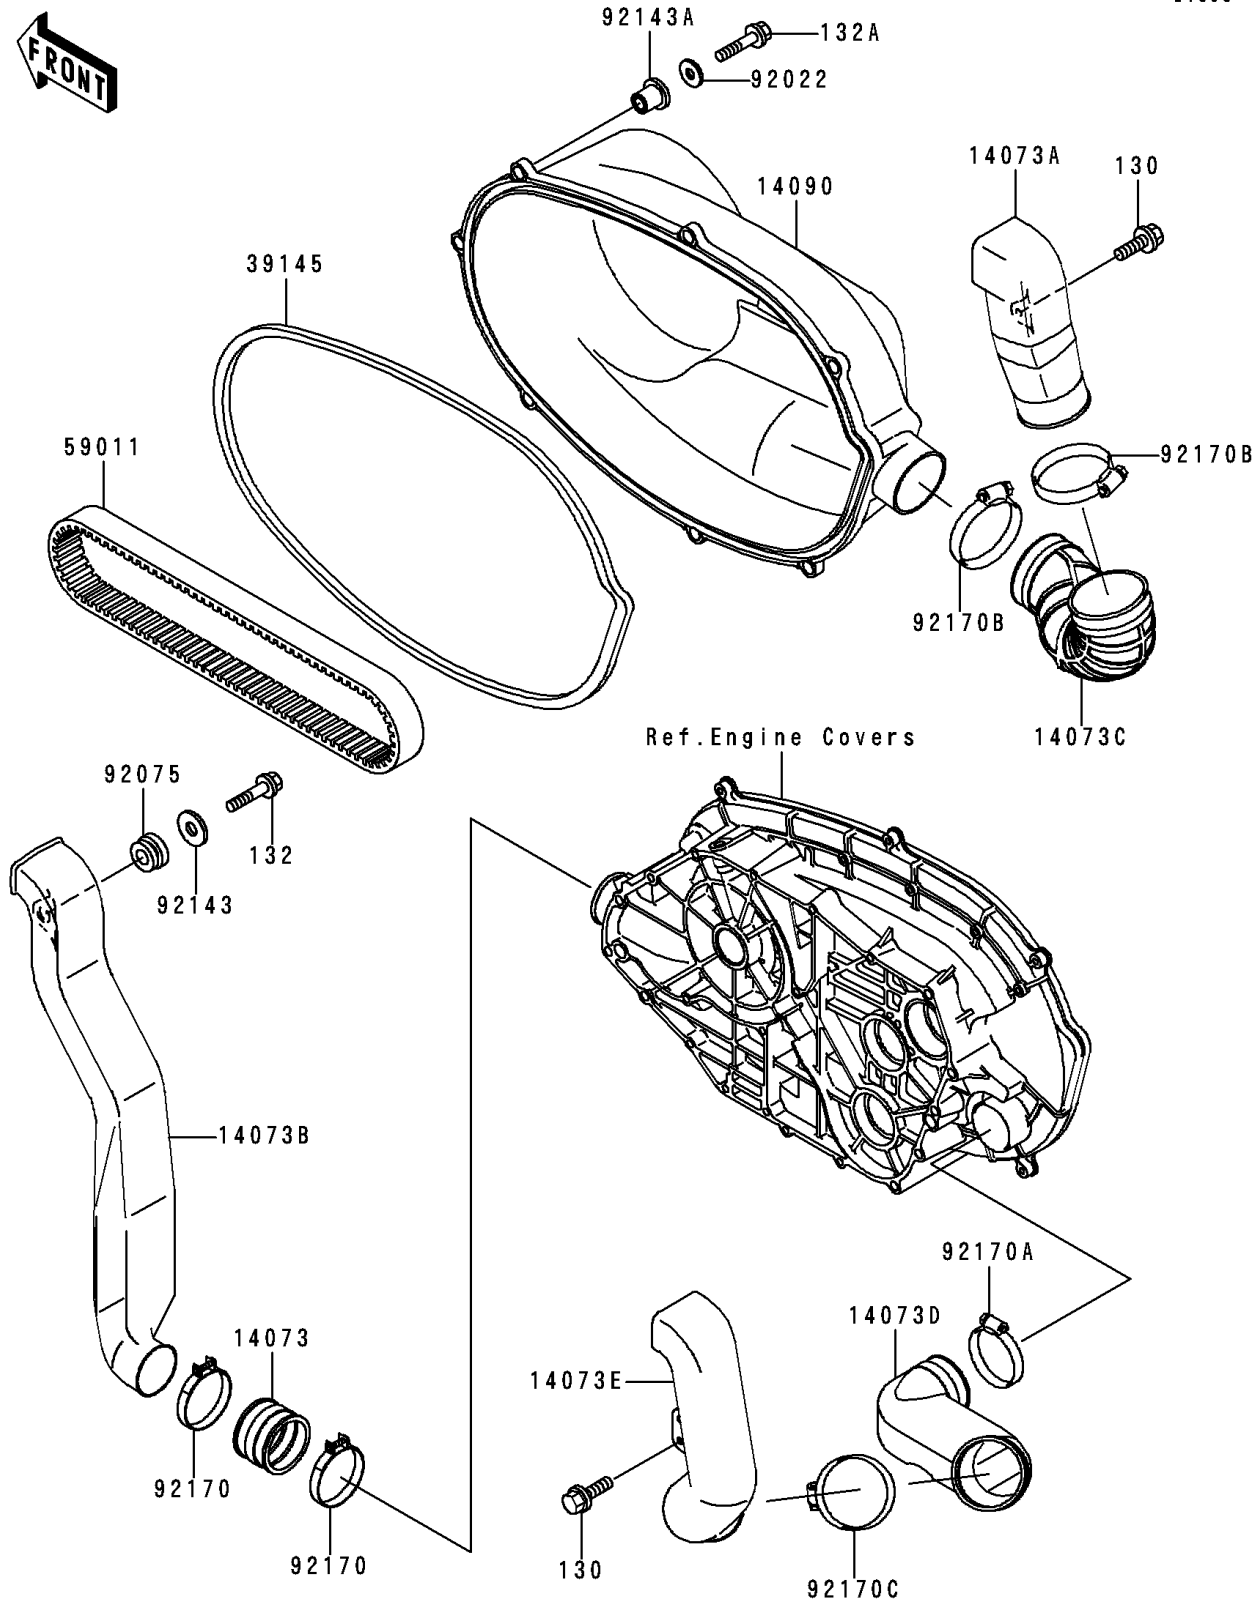

1998 Prairie 400 PARTS DIAGRAM

Converter Cover/Drive Belt

E1393

1998 Prairie 400 PARTS LIST

Converter Cover/Drive Belt

ITEM NAME	PART NUMBER	QUANTITY
BOLT-FLANGED (Ref # 130)	130J0612	3
BOLT-FLANGED-SMALL (Ref # 132)	132G0625	1
BOLT-FLANGED-SMALL (Ref # 132A)	132J0630	7
DUCT (Ref # 14073)	14073-1324	1
DUCT,SNORKEL,EX (Ref # 14073A)	14073-1678	1
DUCT,SNORKEL,IN (Ref # 14073B)	14073-1679	1
DUCT,SNORKEL,EX (Ref # 14073C)	14073-1680	1
DUCT,SNORKEL,EX (Ref # 14073D)	14073-1683	1
DUCT,SNORKEL,EX (Ref # 14073E)	14073-1684	1
COVER,BELT CONVERTER (Ref # 14090)	14090-1760	1
TRIM-SEAL (Ref # 39145)	39145-1100	1
BELT,CONVERTER (Ref # 59011)	59011-1060	1
WASHER,7X18X1.2 (Ref # 92022)	92022-1545	7
DAMPER,RUBBER (Ref # 92075)	92075-1123	1
COLLAR (Ref # 92143)	92143-1353	1
COLLAR (Ref # 92143A)	92143-1888	7
CLAMP (Ref # 92170)	92170-1448	2
CLAMP (Ref # 92170A)	92170-1674	1
CLAMP (Ref # 92170B)	92170-1763	2
CLAMP (Ref # 92170C)	92170-1764	1