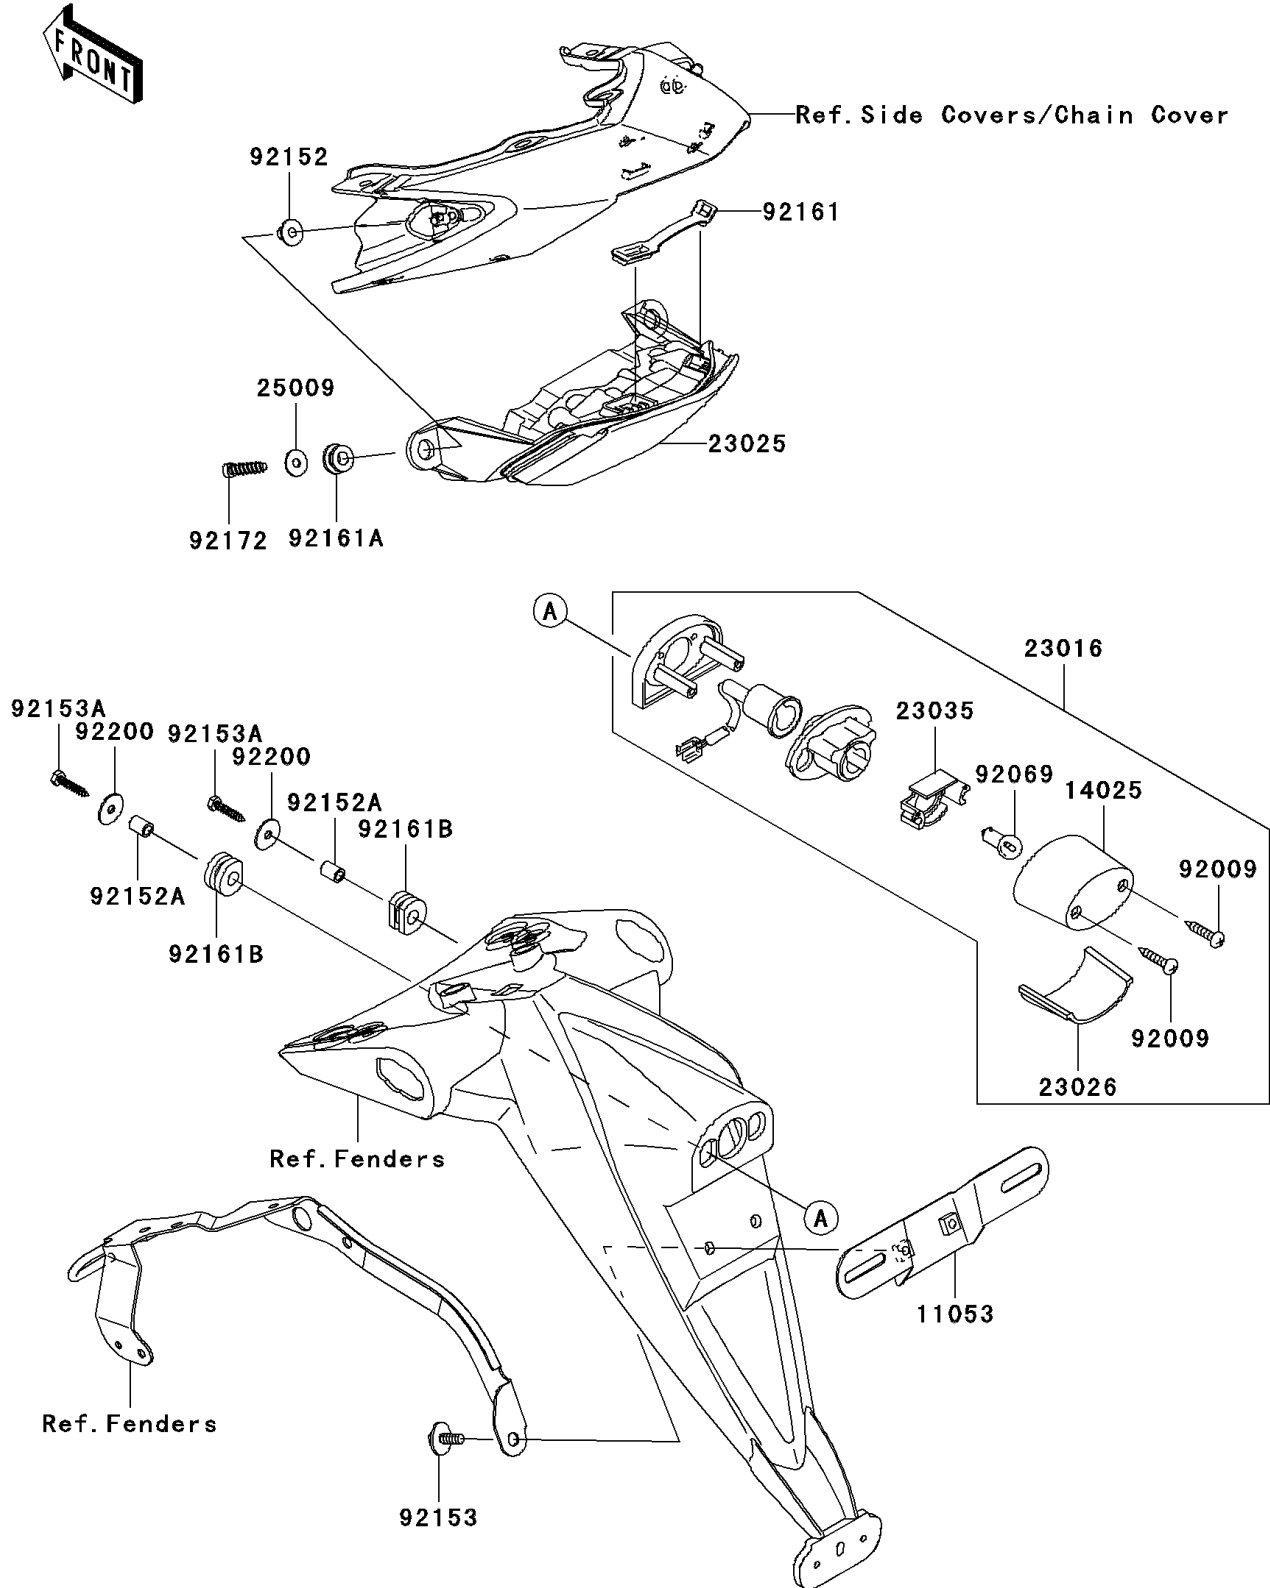

2007 Z1000 PARTS DIAGRAM

Taillight(s)

F2720

2007 Z1000 PARTS LIST

Taillight(s)

ITEM NAME	PART NUMBER	QUANTITY
BRACKET,LICENSE (Ref # 11053)	11053-0400	1
COVER,LICENSE LAMP (Ref # 14025)	14025-1725	1
LAMP-ASSY,LICENSE (Ref # 23016)	23016-1200	1
LAMP-TAIL (Ref # 23025)	23025-0027	1
LENS,LICENSE LAMP (Ref # 23026)	23026-1064	1
REFLECTOR-LAMP,LICENSE (Ref # 23035)	23035-1066	1
WASHER,5.2X16X1.2 (Ref # 25009)	25009-004	2
SCREW,TAPPING,4X20 (Ref # 92009)	92009-1378	2
BULB,12V 5W (Ref # 92069)	92069-1055	1
COLLAR (Ref # 92152)	92152-0092	2
COLLAR,6X9X11.5 (Ref # 92152A)	92152-0372	2
BOLT,6X16 (Ref # 92153)	92153-0684	2
BOLT,TAPPING,5X25 (Ref # 92153A)	92153-1424	2
DAMPER,TAIL LAMP (Ref # 92161)	92161-0191	1
DAMPER (Ref # 92161A)	92161-0317	2
DAMPER (Ref # 92161B)	92161-1313	2
SCREW-PAN-CROS,5X25 (Ref # 92172)	92172-0056	2
WASHER,5.5X20X1.2 (Ref # 92200)	92200-0284	2