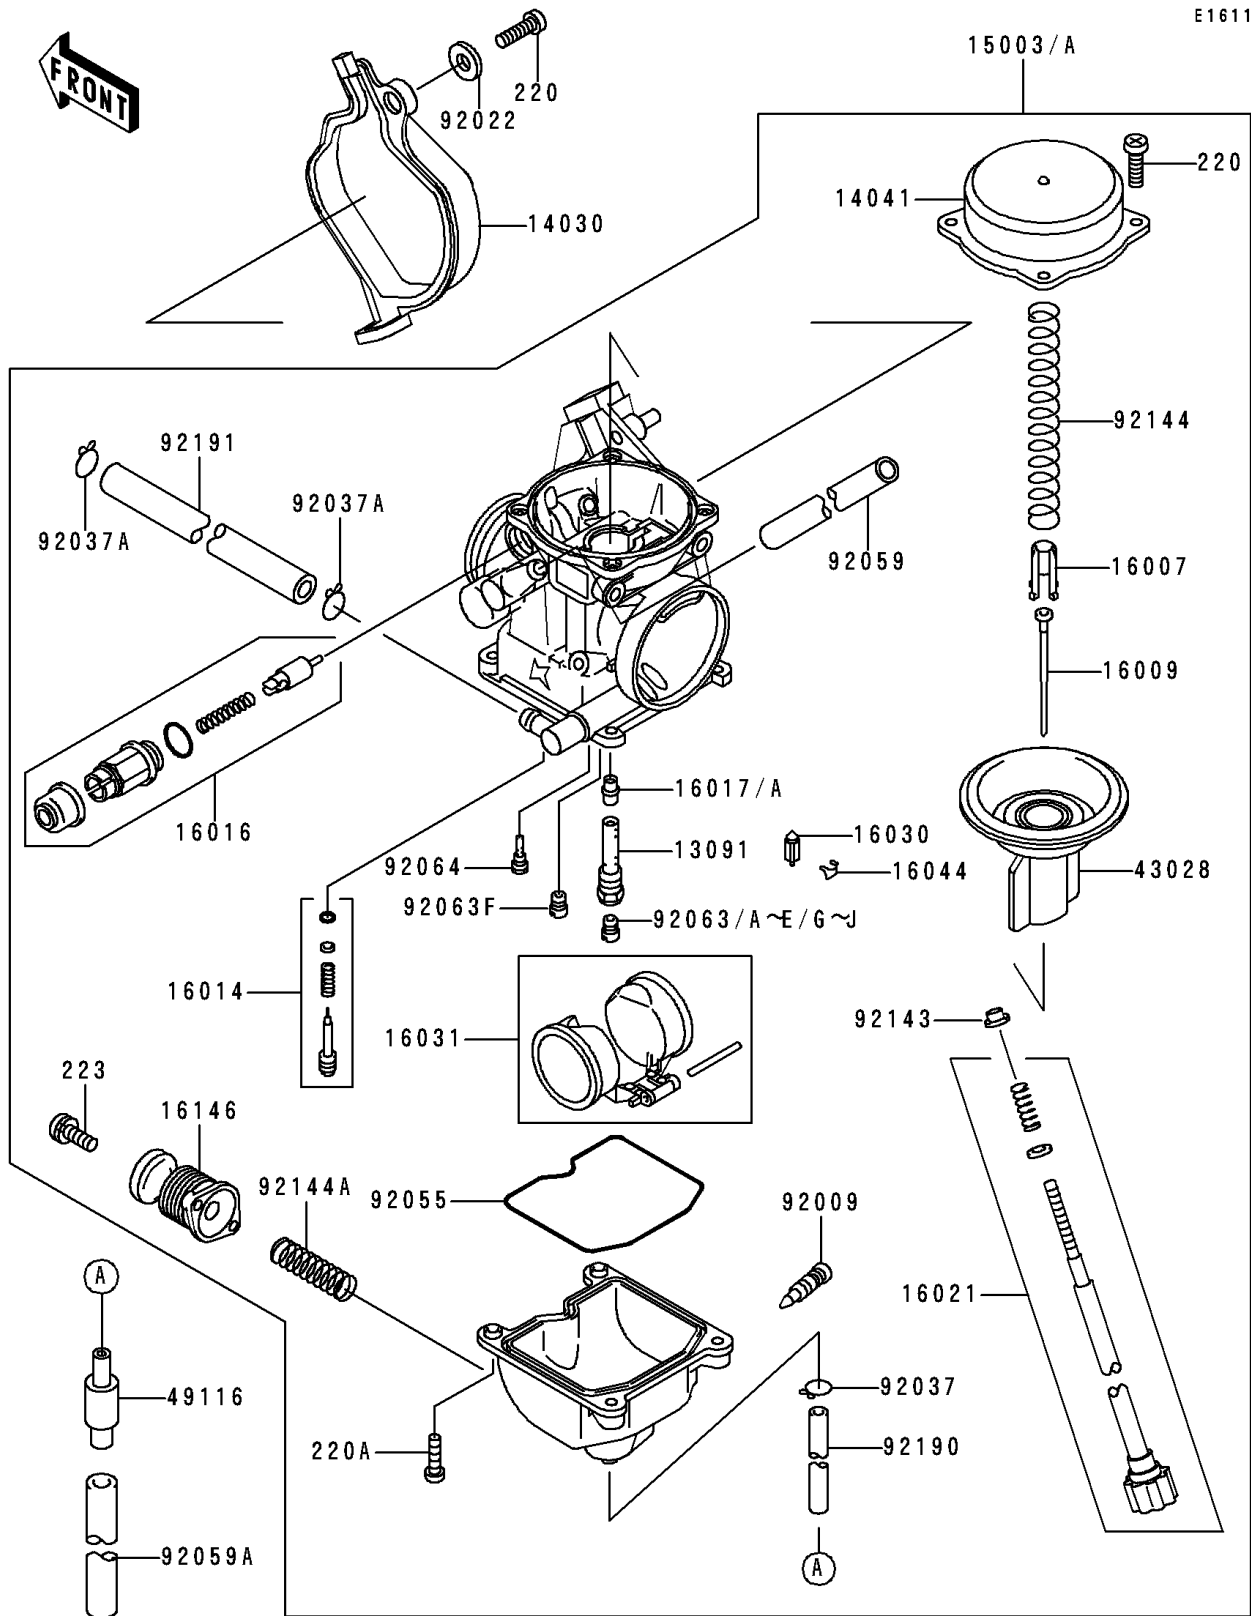

1998 Prairie 400 PARTS DIAGRAM

Carburetor(-VF400AE520627)

E1611

1998 Prairie 400 PARTS LIST

Carburetor(-VF400AE520627)

ITEM NAME	PART NUMBER	QUANTITY
HOLDER,NEEDLE JET (Ref # 13091)	13091-1259	1
COVER-CARBURETOR (Ref # 14030)	14030-1054	1
COVER-COMP,MIXING,INSIDE (Ref # 14041)	14041-1061	1
SEAT-SPRING,VALVE (Ref # 16007)	16007-1134	1
NEEDLE-JET,N3RC (Ref # 16009)	16009-1928	1
SCREW-PILOT AIR (Ref # 16014)	16014-1080	1
PLUNGER,STARTER (Ref # 16016)	16016-1101	1
SCREW-THROTTLE STOP (Ref # 16021)	16021-1213	1
VALVE-FLOAT (Ref # 16030)	16030-1007	1
FLOAT (Ref # 16031)	16031-1077	1
CLAMP,FLOAT VALVE (Ref # 16044)	16044-007	1
COVER-ASSY,PUMP (Ref # 16146)	16146-1129	1
DIAPHRAGM,VALVE (Ref # 43028)	43028-1081	1
VALVE-ASSY (Ref # 49116)	49116-1126	1
SCREW,DRAIN,M6X0.75 (Ref # 92009)	92009-1551	1
WASHER,5.2X13X1 (Ref # 92022)	92022-1380	1
CLAMP,TUBE (Ref # 92037)	92037-1201	1
CLAMP,TUBE (Ref # 92037A)	92037-1531	2
RING-O,FLOAT CHAMBER (Ref # 92055)	92055-1518	1
TUBE,6.5X9.5X260 (Ref # 92059)	92059-1598	1
TUBE,7X10X100 (Ref # 92059A)	92059-1736	1
JET-MAIN,#140 (Ref # 92063)	92063-1013	1
JET-MAIN,#135 (Ref # 92063A)	92063-1014	1
JET-MAIN,#138 (Ref # 92063B)	92063-1015	1
JET-MAIN,#142 (Ref # 92063C)	92063-1016	1
JET-MAIN,#145 (Ref # 92063E)	92063-1017	1
SCREW-PAN-CROS (Ref # 220)	220B0408	5
SCREW-PAN-CROS (Ref # 220A)	220D0414	4
SCREW-PAN-WS-CROS (Ref # 223)	223C0412	2