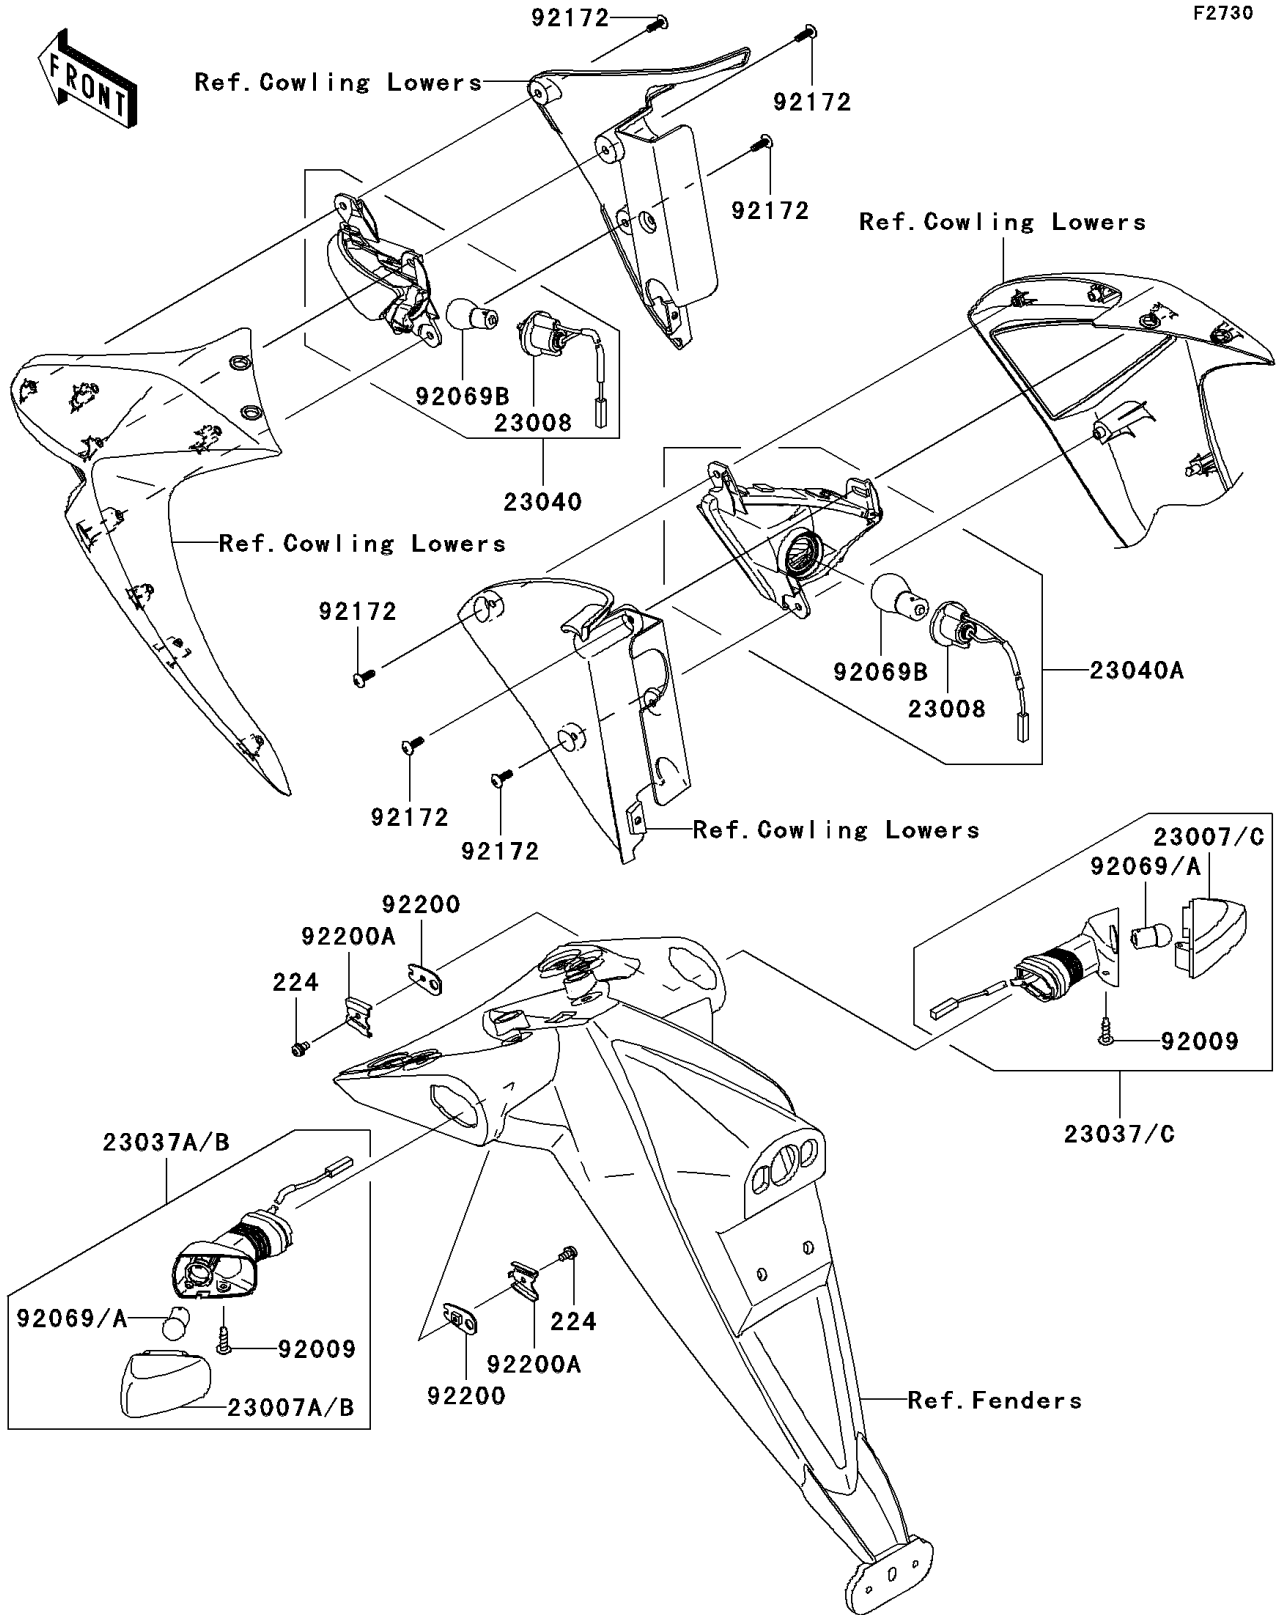

2007 Z1000 PARTS DIAGRAM

Turn Signals

2007 Z1000 PARTS LIST

Turn Signals

ITEM NAME	PART NUMBER	QUANTITY
SCREW-PAN-WP-CROS,4X8 (Ref # 224)	224C0408	2
LENS-COMP,SIGNAL LAMP (Ref # 23007)	23007-0039	1
LENS-COMP,SIGNAL LAMP (Ref # 23007A)	23007-0040	1
SOCKET-ASSY,SIGNAL LAMP,FR (Ref # 23008)	23008-0044	2
LAMP-ASSY-SIGNAL,RR,RH (Ref # 23037)	23037-0061	1
LAMP-ASSY-SIGNAL,RR,LH (Ref # 23037A)	23037-0062	1
LAMP-SIGNAL,FR,LH (Ref # 23040)	23040-0057	1
LAMP-SIGNAL,FR,RH (Ref # 23040A)	23040-0058	1
SCREW,4X16,BLACK (Ref # 92009)	92009-1158	2
BULB,12V 10W (Ref # 92069)	92069-0003	2
BULB,12V 21W (Ref # 92069B)	92069-1125	2
SCREW,TAPPING,5X16 (Ref # 92172)	92172-0175	6
WASHER,SIGNAL LAMP (Ref # 92200)	92200-0164	2
WASHER,SIGNAL LAMP (Ref # 92200A)	92200-0165	2