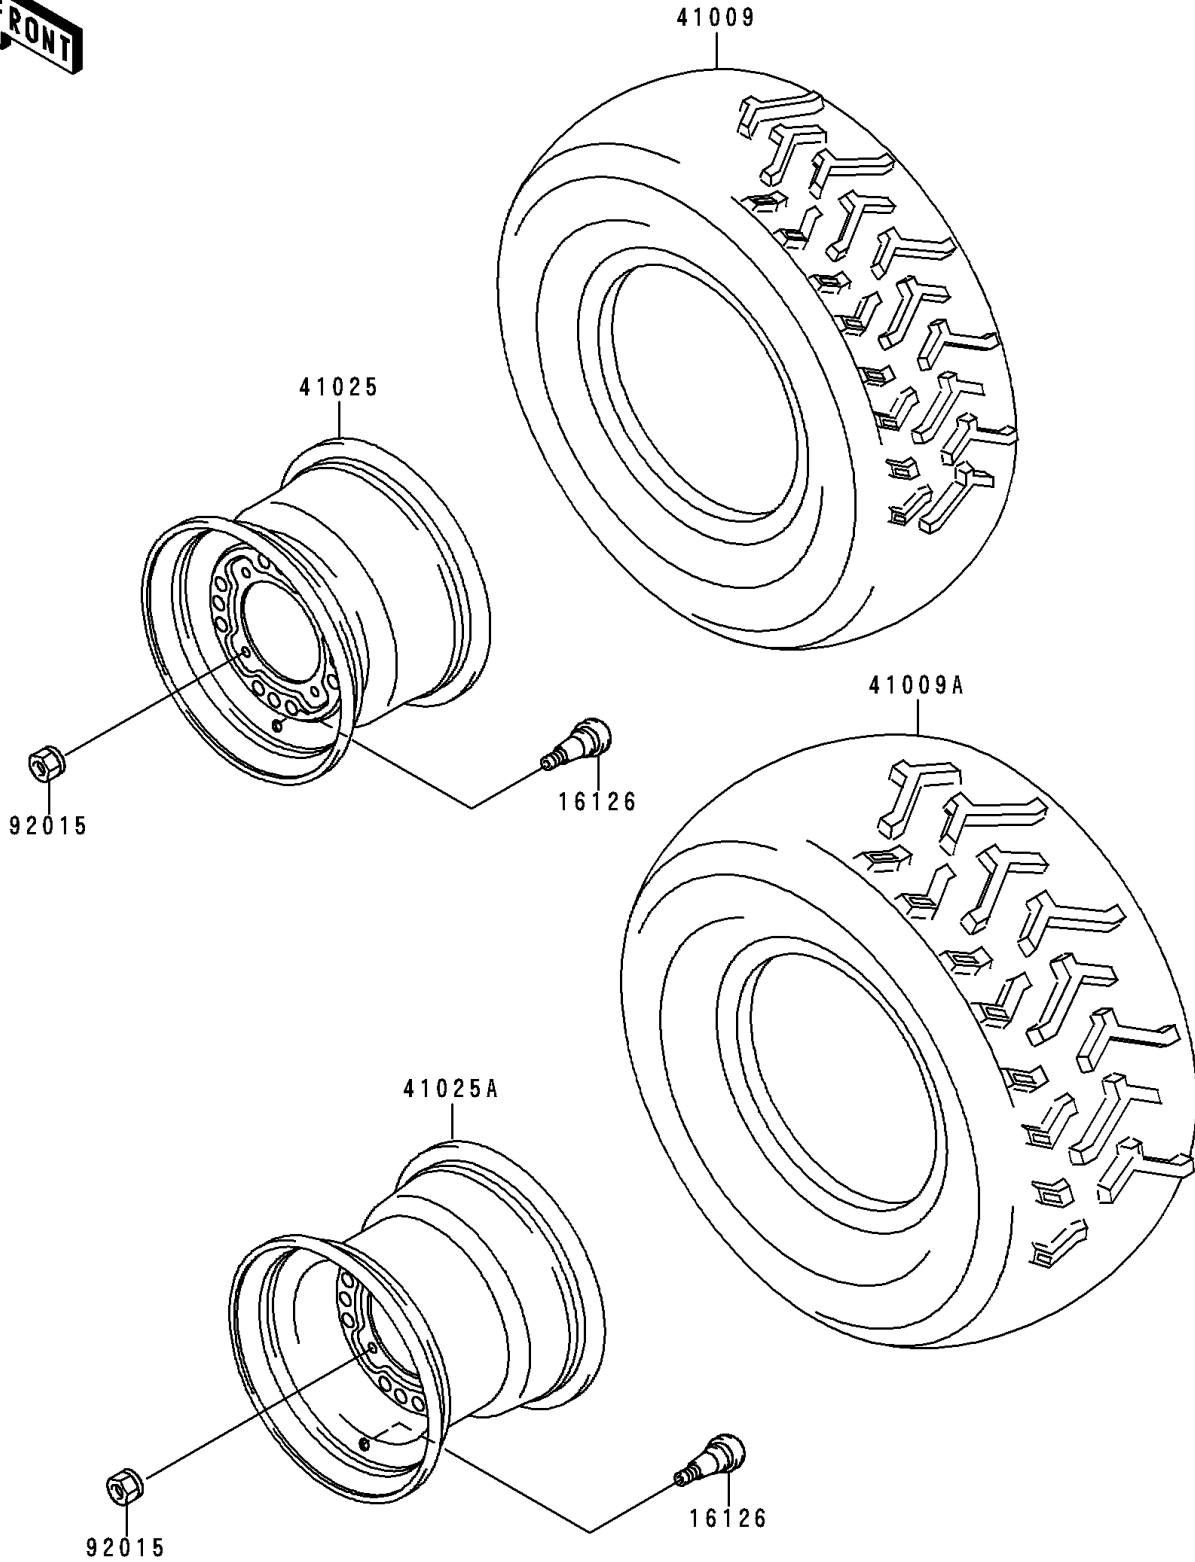

1998 Prairie 400 PARTS DIAGRAM

Wheels/Tires

F2210

1998 Prairie 400 PARTS LIST

Wheels/Tires

ITEM NAME	PART NUMBER	QUANTITY
VALVE (Ref # 16126)	16126-4001	4
TIRE,FR,AT25X8-12,KT121A(D) (Ref # 41009)	41009-1117	2
TIRE,RR,AT25X11-10,KT125(D) (Ref # 41009A)	41009-1118	2
RIM,FR,12X6.0,SILVER (Ref # 41025)	41025-1313-5A	2
RIM,RR,10X8.5,SILVER (Ref # 41025A)	41025-1314-5A	2
NUT,LOCK,10MM (Ref # 92015)	92015-1808	16