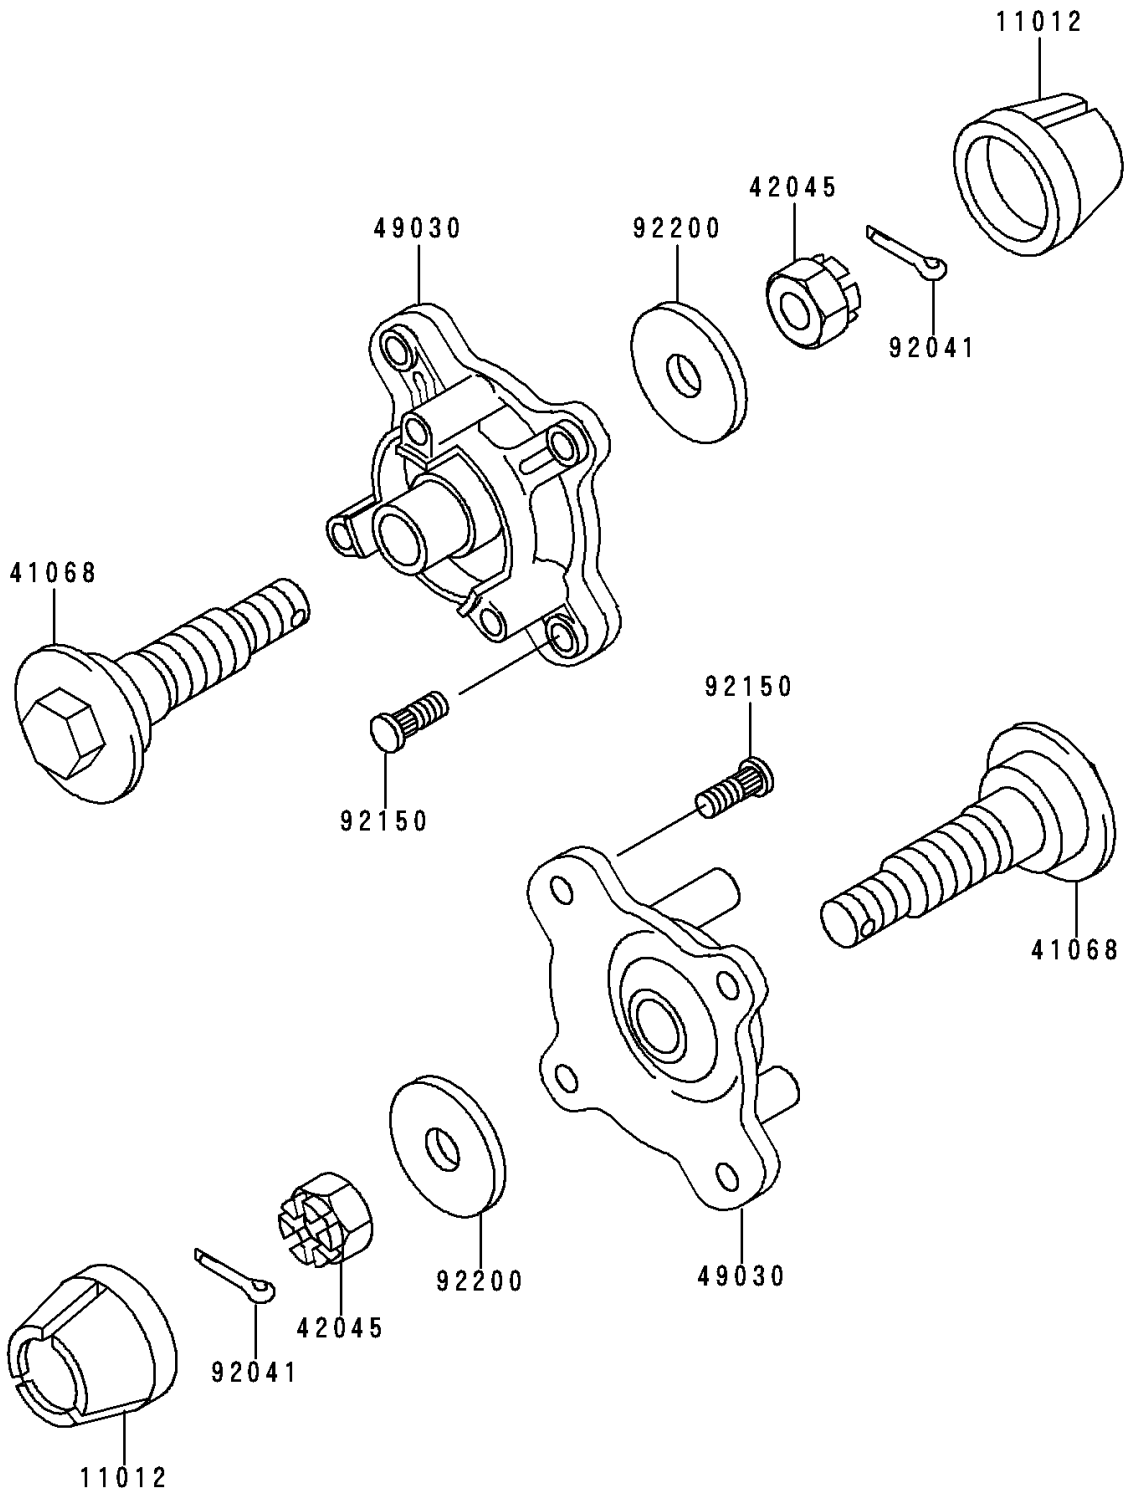

1998 Prairie 400 PARTS DIAGRAM

Front Hub

F2230

1998 Prairie 400 PARTS LIST

Front Hub

ITEM NAME	PART NUMBER	QUANTITY
CAP,WHEEL (Ref # 11012)	11012-1969	2
AXLE (Ref # 41068)	41068-1396	2
NUT,CASTLE,18MM (Ref # 42045)	42045-018	2
HUB,FR (Ref # 49030)	49030-1119	2
COTTER,4.0X35 (Ref # 92041)	92041-1053	2
BOLT (Ref # 92150)	92150-1289	8
WASHER,18.5X52X4.5 (Ref # 92200)	92200-1139	2