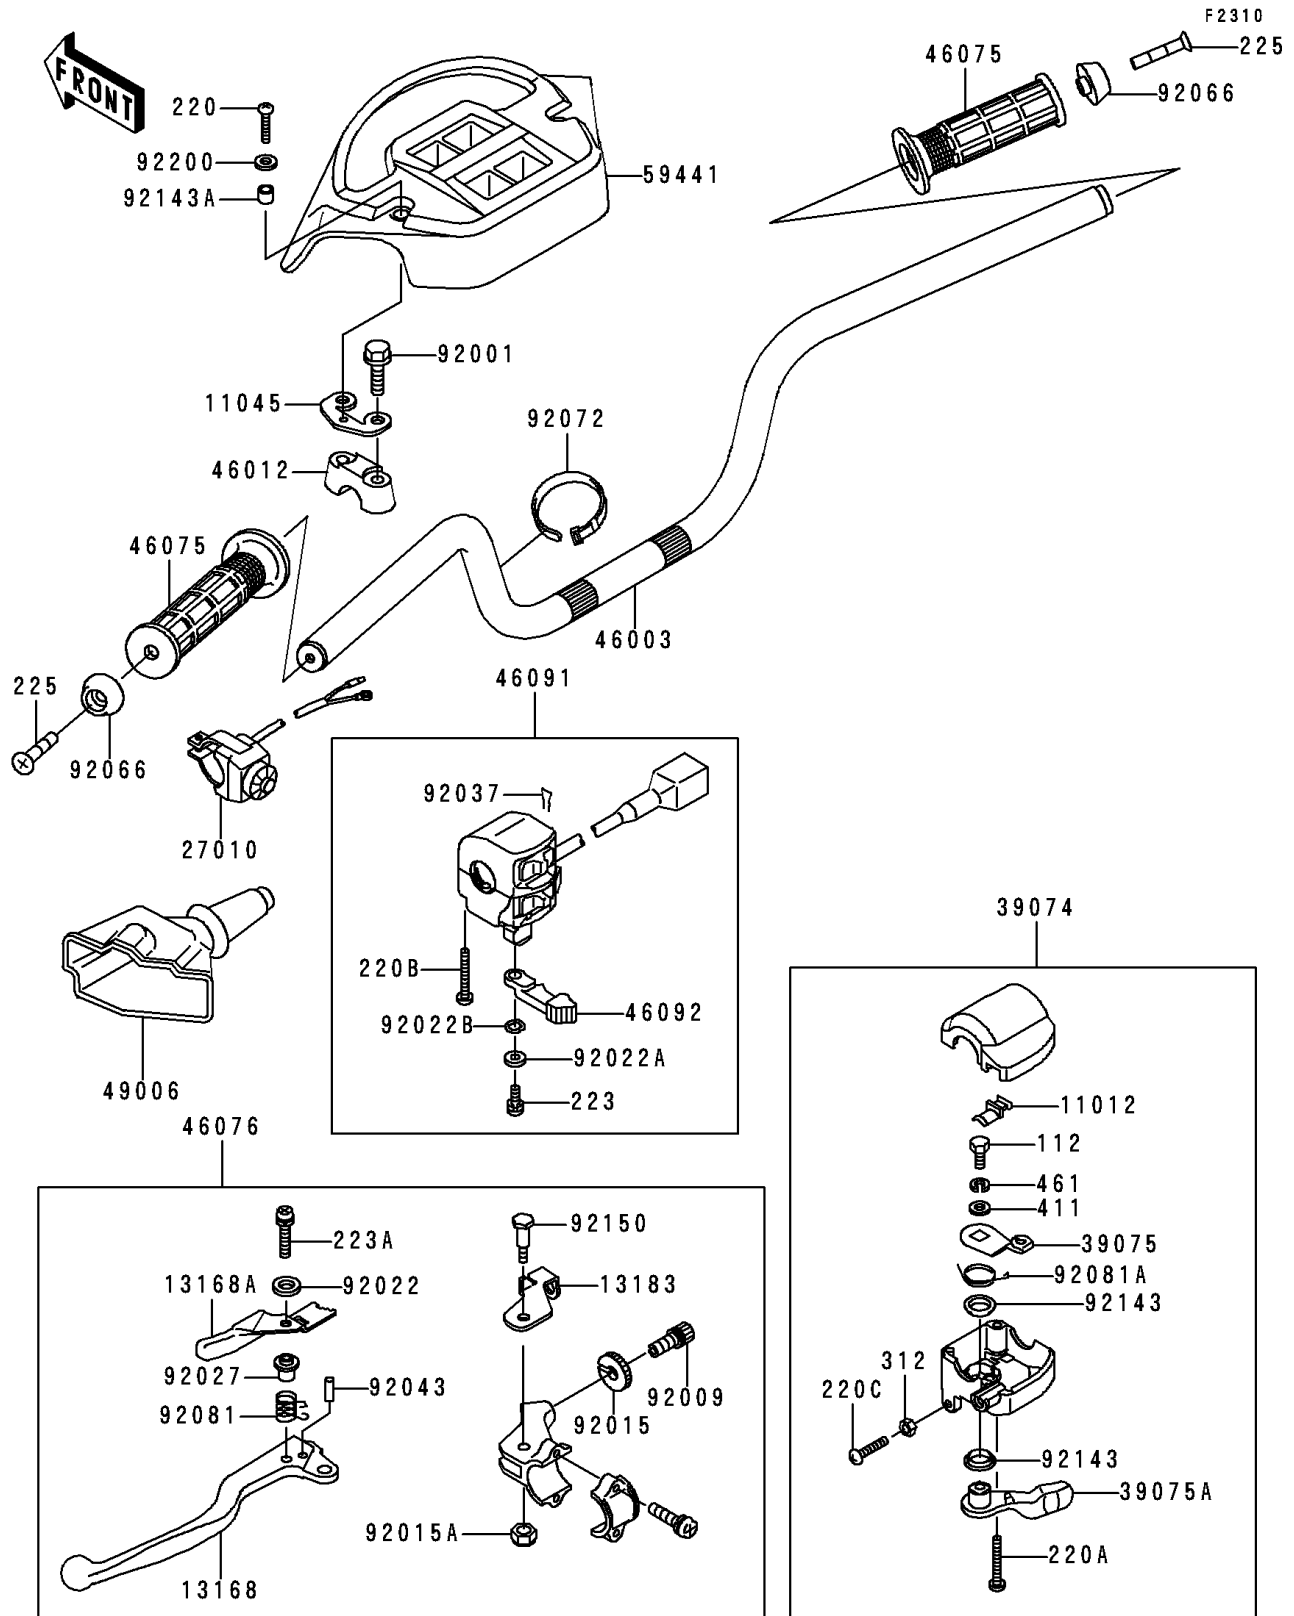

1998 Prairie 400 PARTS DIAGRAM

Handlebar

1998 Prairie 400 PARTS LIST

Handlebar

ITEM NAME	PART NUMBER	QUANTITY
BOLT-UPSET (Ref # 112)	112D0614	1
SCREW-PAN-CROS (Ref # 220)	220C0416	2
SCREW-PAN-CROS (Ref # 220A)	220C0530	2
SCREW-PAN-CROS (Ref # 220B)	220C0535	2
SCREW-PAN-CROS,6X30,BLACK (Ref # 220C)	220C0630	1
CAP (Ref # 11012)	11012-1425	1
BRACKET,HANDLE COVER (Ref # 11045)	11045-1925	2
LEVER (Ref # 13168)	13168-1449	1
LEVER,LOCK (Ref # 13168A)	13168-1450	1
PLATE,LOCK (Ref # 13183)	13183-1609	1
SWITCH,LIMITTER (Ref # 27010)	27010-1363	1
LEVER-ASSY-THROTTLE (Ref # 39074)	39074-1055	1
LEVER-THROTTLE,ARM (Ref # 39075)	39075-1054	1
LEVER-THROTTLE (Ref # 39075A)	39075-1059	1
HANDLE (Ref # 46003)	46003-1452	1
HOLDER-HANDLE (Ref # 46012)	46012-1168	2
GRIP (Ref # 46075)	46075-1056	2
LEVER-ASSY-GRIP,LH (Ref # 46076)	46076-1178	1
HOUSING-ASSY-CONTROL,LH (Ref # 46091)	46091-1462	1
LEVER-GRIP,CHOKE (Ref # 46092)	46092-1149	1
BOOT,CLUTCH LEVER (Ref # 49006)	49006-1057	1
COVER-HANDLE (Ref # 59441)	59441-1119	1
BOLT,FLANGED,8X58 (Ref # 92001)	92001-1005	4
SCREW,CABLE ADJUST,8MM (Ref # 92009)	92009-1435	1
NUT,CABLE ADJUST LOCK,8MM (Ref # 92015)	92015-1596	1
NUT (Ref # 92015A)	92015-1829	1
WASHER,4MM (Ref # 92022)	92022-1647	1
WASHER,5MM (Ref # 92022A)	92022-1837	1
WASHER,WAVE,5MM (Ref # 92022B)	92022-1838	1