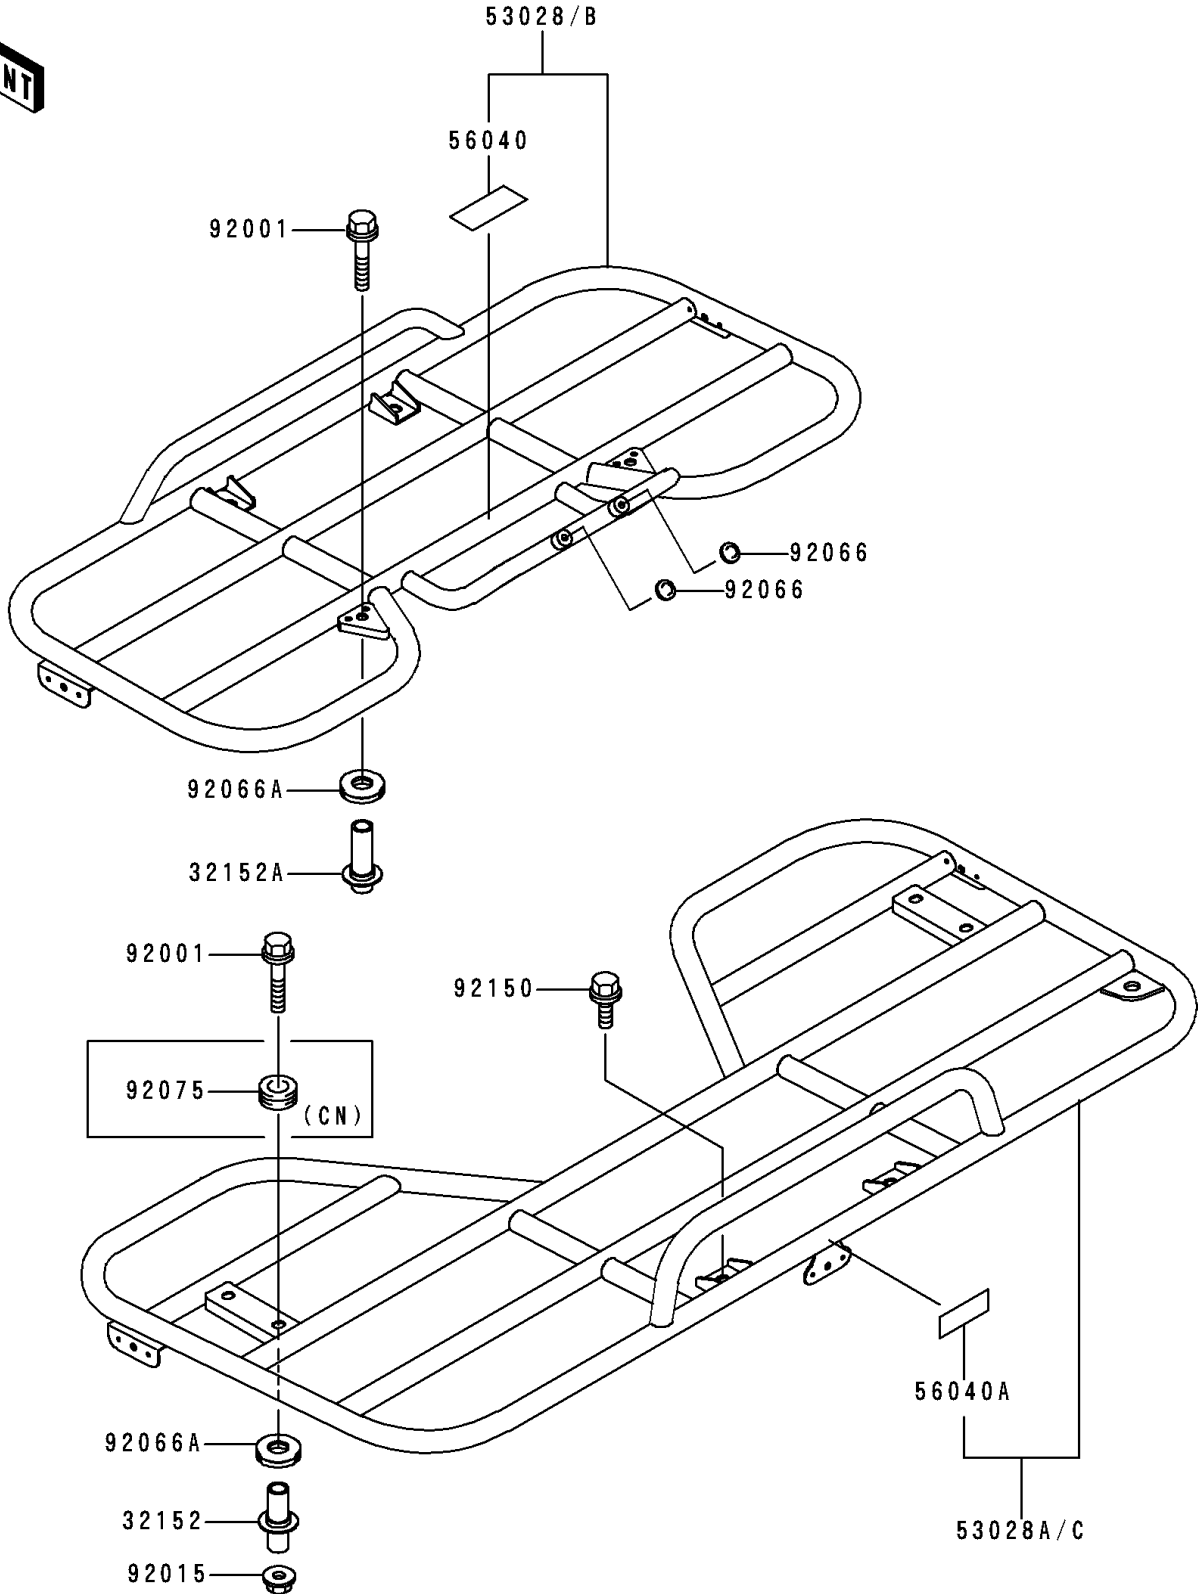

1998 Prairie 400 PARTS DIAGRAM

Carrier(s)

F2520

1998 Prairie 400 PARTS LIST

Carrier(s)

ITEM NAME	PART NUMBER	QUANTITY
PIPE,REAR CARRIER (Ref # 32152)	32152-1066	2
PIPE,FRONT CARRIER (Ref # 32152A)	32152-1067	2
LABEL-WARNING,MAXIMUM LOAD (Ref # 56040)	56040-1321	1
LABEL-WARNING,MAXIMUM LOAD (Ref # 56040A)	56040-1322	1
BOLT,FLANGED,8X75,BLACK (Ref # 92001)	92001-1642	4
NUT,FLANGED,LOCK,8MM (Ref # 92015)	92015-1696	2
PLUG (Ref # 92066A)	92066-1438	4
BOLT,8X12 (Ref # 92150)	92150-1780	2
CARRIER-ASSY,FR,S.GRAY (Ref # 53028)	53028-1078-1U	1
CARRIER-ASSY,RR,S.GRAY (Ref # 53028A)	53028-1079-1U	1
CARRIER-ASSY,FR,S.GRAY (Ref # 53028B)	53028-1080-1U	1
CARRIER-ASSY,RR,S.GRAY (Ref # 53028C)	53028-1081-1U	1
PLUG,5.5X3 (Ref # 92066)	92066-1267	2
DAMPER (Ref # 92075)	92075-1086	2