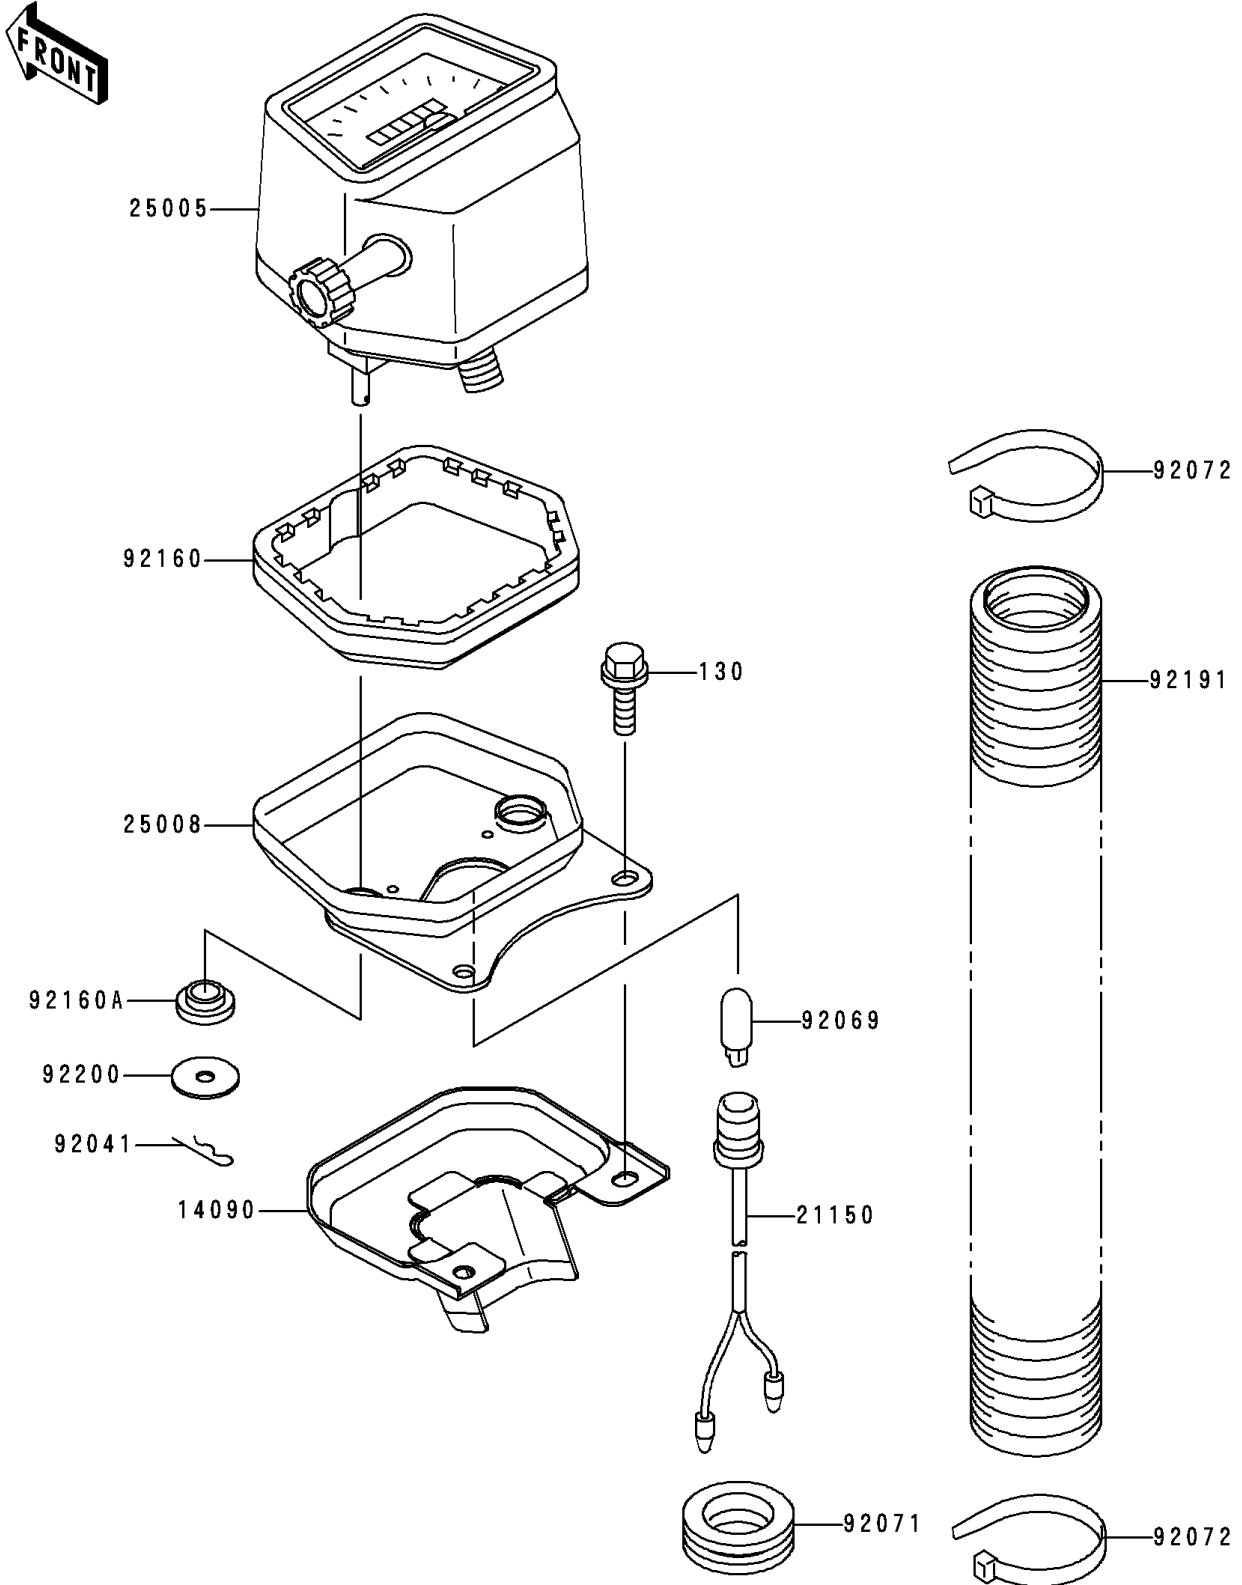

1998 Prairie 400 PARTS DIAGRAM

Meter(s)

F2530

1998 Prairie 400 PARTS LIST

Meter(s)

ITEM NAME	PART NUMBER	QUANTITY
BOLT-FLANGED (Ref # 130)	130J0612	2
COVER (Ref # 14090)	14090-1797	1
CORD-ASSY,SPEEDOMETER (Ref # 21150)	21150-1058	1
SPEEDOMETER,KPH (Ref # 25005)	25005-1625	1
BRACKET-METER (Ref # 25008)	25008-1217	1
COTTER (Ref # 92041)	92041-006	2
BULB,12V 3.4W (Ref # 92069)	92069-1007	1
GROMMET,AIR FILTER (Ref # 92071)	92071-1042	1
BAND,L=188 (Ref # 92072)	92072-1239	2
DAMPER,SPEEDOMETER (Ref # 92160)	92160-1783	1
DAMPER (Ref # 92160A)	92160-1784	2
TUBE (Ref # 92191)	92191-1135	1
WASHER,5.2X20X1 (Ref # 92200)	92200-1332	2