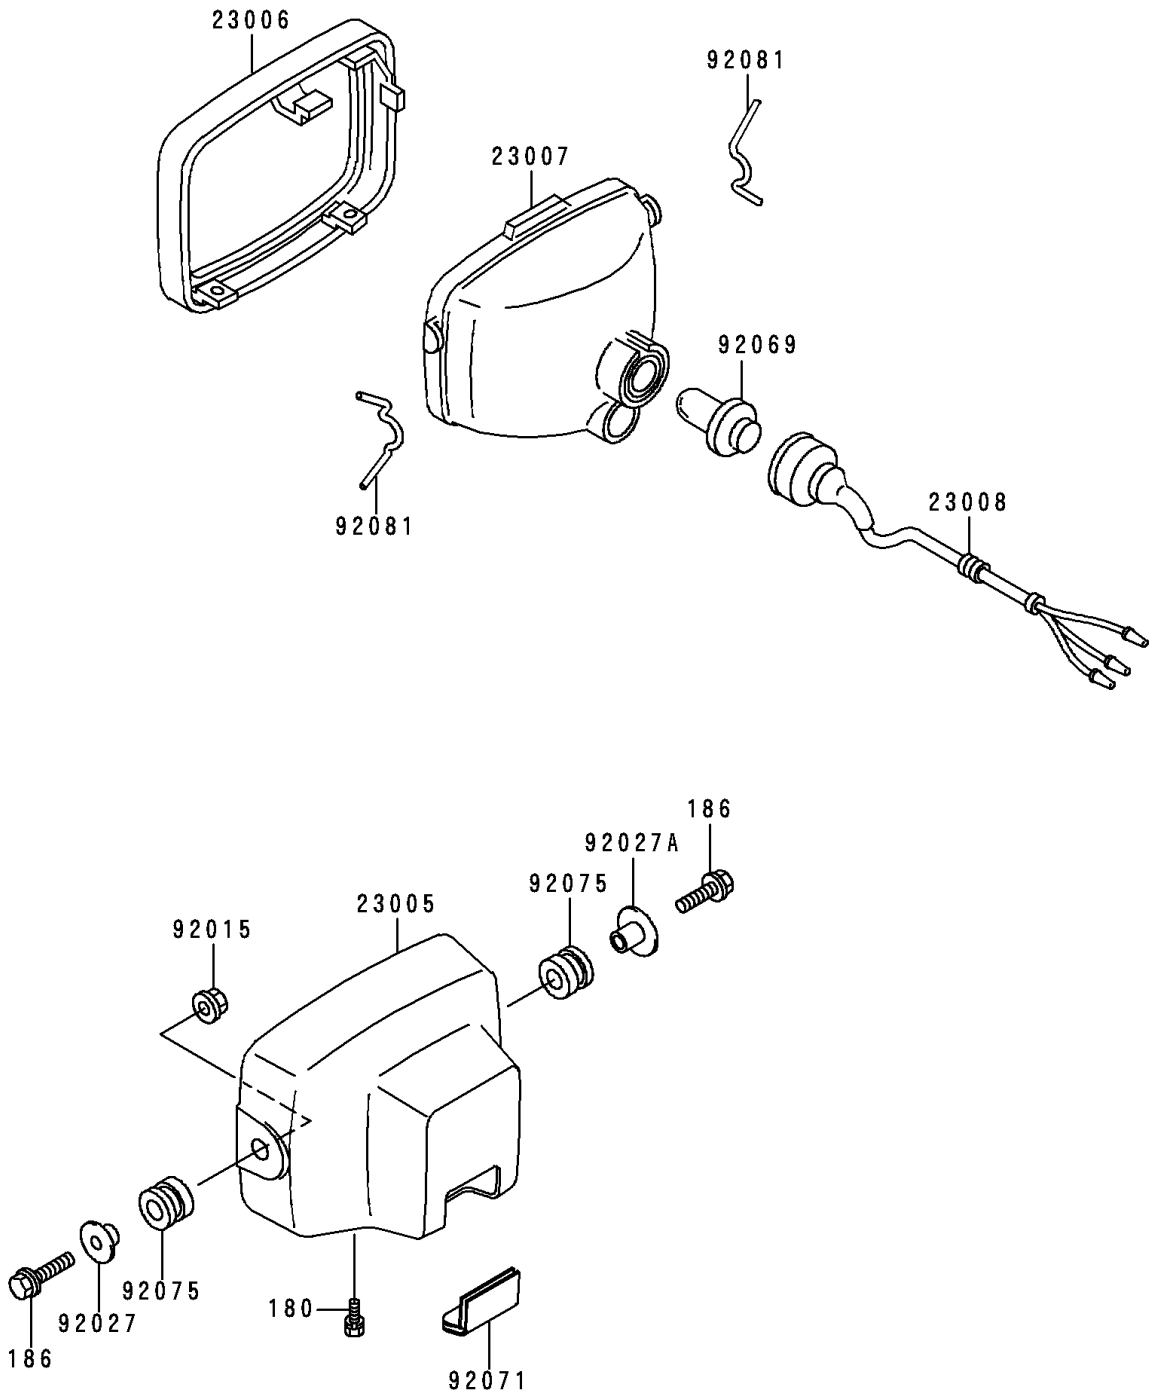

1998 Prairie 400 PARTS DIAGRAM

Headlight(s)

F2710

1998 Prairie 400 PARTS LIST

Headlight(s)

ITEM NAME	PART NUMBER	QUANTITY
BOLT-UPSET-WS (Ref # 180)	180C0512	4
BOLT-UPSET-WP (Ref # 186)	186B0630	4
BODY-COMP-HEAD LAMP,BLACK (Ref # 23005)	23005-1018-6Z	2
RIM-LAMP (Ref # 23006)	23006-1058	2
LENS-COMP,HEAD LAMP (Ref # 23007)	23007-1274	2
SOCKET-ASSY,HEAD LAMP (Ref # 23008)	23008-1357	2
NUT,FLANGED,6MM (Ref # 92015)	92015-1367	2
COLLAR,L=9.6 (Ref # 92027)	92027-1045	2
COLLAR,L=13.1 (Ref # 92027A)	92027-251	2
BULB,12V 25/25W (Ref # 92069)	92069-1010	2
GROMMET,HEAD LAMP (Ref # 92071)	92071-1205	2
DAMPER (Ref # 92075)	92075-277	4
SPRING (Ref # 92081)	92081-1421	4