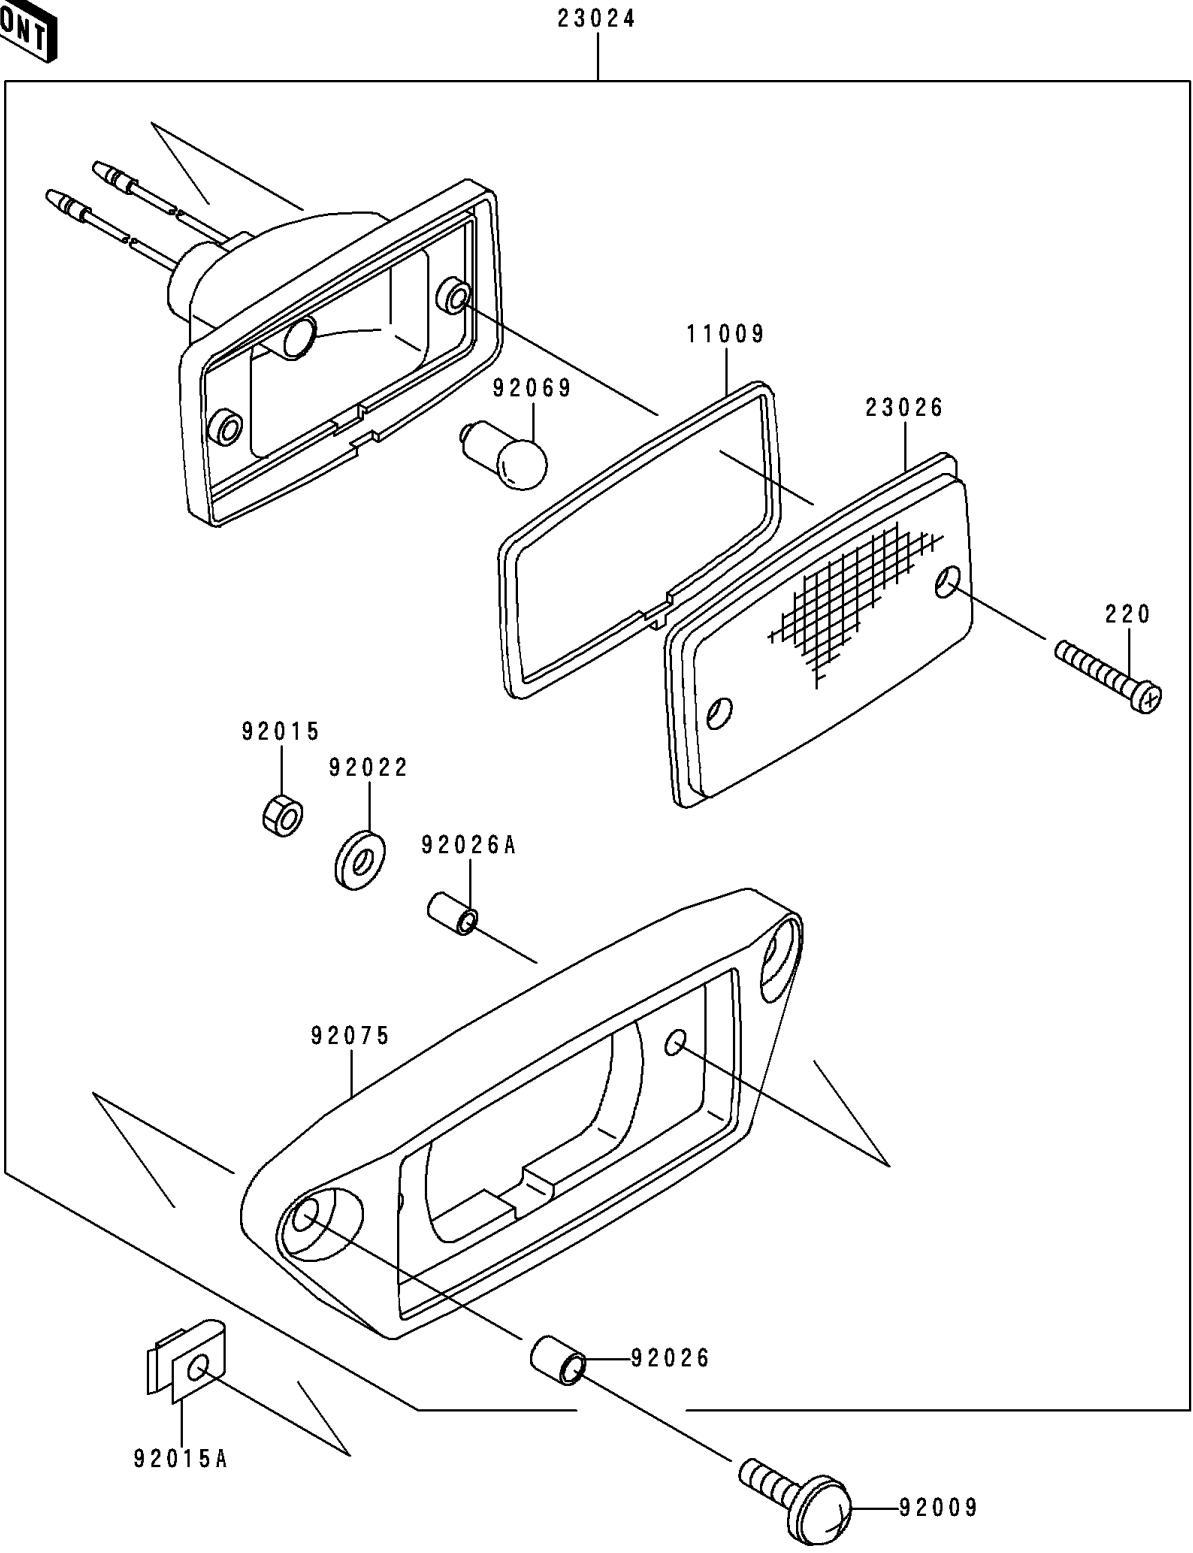

1998 Prairie 400 PARTS DIAGRAM

Taillight(s)

F 27 20

1998 Prairie 400 PARTS LIST

Taillight(s)

ITEM NAME	PART NUMBER	QUANTITY
SCREW-PAN-CROS (Ref # 220)	220B0430	2
GASKET,TAIL LAMP (Ref # 11009)	11009-4004	1
LAMP-ASSY-TAIL (Ref # 23024)	23024-1123	1
LENS,TAIL LAMP (Ref # 23026)	23026-4003	1
SCREW,6X22,BLACK (Ref # 92009)	92009-1256	2
NUT,4MM (Ref # 92015)	92015-1550	2
NUT,CLIP,6MM (Ref # 92015A)	92015-1904	2
WASHER,PLAIN,4MM (Ref # 92022)	92022-1762	2
SPACER,6.3X8.3X10 (Ref # 92026)	92026-1260	2
SPACER,4.5X6.5X10 (Ref # 92026A)	92026-1261	2
BULB,12V 8W (Ref # 92069)	92069-1012	1
DAMPER,TAIL LAMP (Ref # 92075)	92075-1782	1