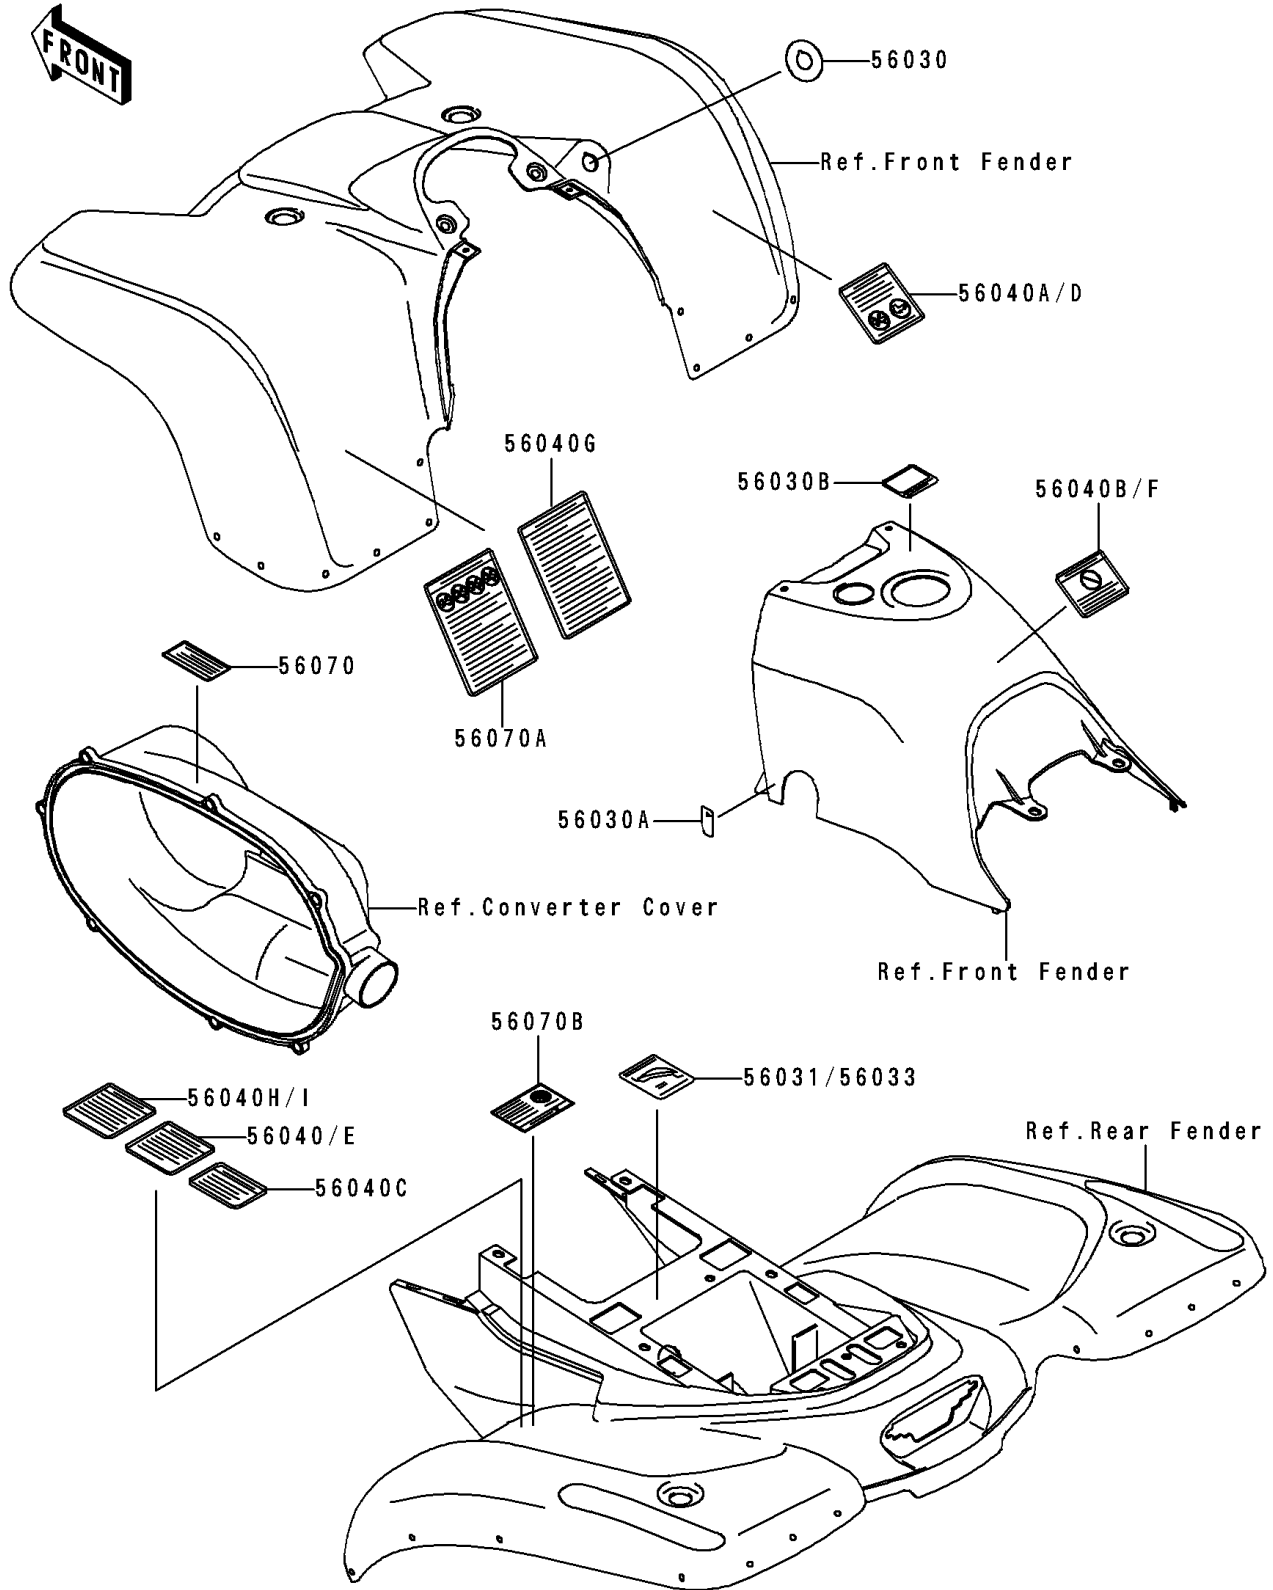

1998 Prairie 400 PARTS DIAGRAM

Labels

F2860

1998 Prairie 400 PARTS LIST

Labels

ITEM NAME	PART NUMBER	QUANTITY
LABEL,IGNITION SWITCH (Ref # 56030)	56030-1086	1
LABEL,FUEL TAP (Ref # 56030A)	56030-1185	1
LABEL,REVERSE POWER ASSIST SW. (Ref # 56030B)	56030-1188	1
LABEL-WARNING,TIRE PRESSURE (Ref # 56040)	56040-1257	1
LABEL-WARNING,TRANSPORT (Ref # 56040A)	56040-1261	1
LABEL-WARNING,UNDER 16 (Ref # 56040B)	56040-1276	1
LABEL-WARNING,MAX VEHICLE LOAD (Ref # 56040H)	56040-1331	1
LABEL-WARNING,CVT COVER (Ref # 56070)	56070-1132	1
LABEL-WARNING,NO PASSENGER (Ref # 56070B)	56070-1141	1
LABEL-MANUAL,BATTERY VENT (Ref # 56031)	56031-1963	1
LABEL-MANUAL,BATTERY VENT (Ref # 56033)	56033-1057	1
LABEL-WARNING,NO PASSENGER (Ref # 56040C)	56040-1280	1
LABEL-WARNING,TRANSPORT (Ref # 56040D)	56040-1283	1
LABEL-WARNING,TIRE PRESSURE (Ref # 56040E)	56040-1286	1
LABEL-WARNING,AGE (Ref # 56040F)	56040-1325	1
LABEL-WARNING,GENERAL (Ref # 56040G)	56040-1326	1
LABEL-WARNING,MAX VEHICLE LOAD (Ref # 56040I)	56040-1338	1
LABEL-WARNING,NO PASSENGER (Ref # 56070A)	56070-1140	1