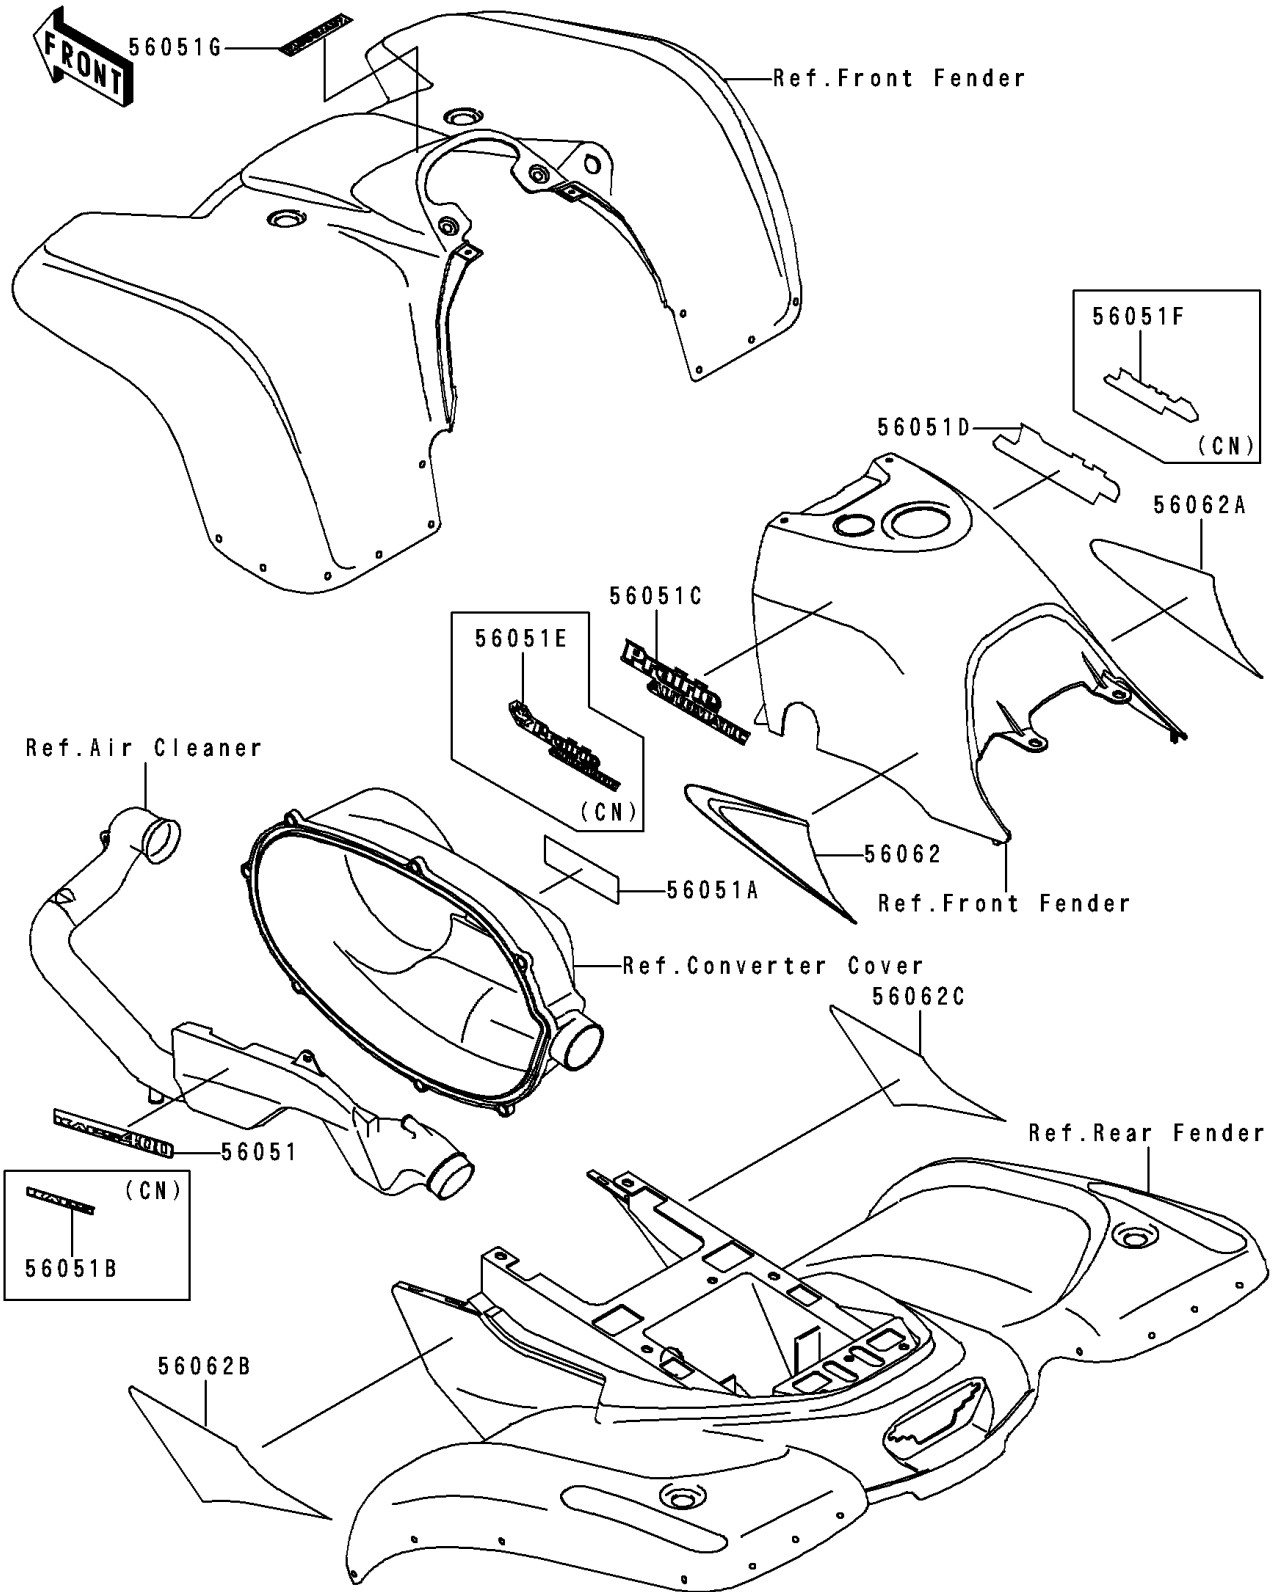

1998 Prairie 400 PARTS DIAGRAM

Decals(Green)

F2861

1998 Prairie 400 PARTS LIST

Decals(Green)

ITEM NAME	PART NUMBER	QUANTITY
MARK,BELT CONVERTER COVER (Ref # 56051A)	56051-1483	1
PATTERN,FUEL TANK COVER,LH (Ref # 56062)	56062-1115	1
PATTERN,FUEL TANK COVER,RH (Ref # 56062A)	56062-1116	1
MARK,AIR CLEANER COVER (Ref # 56051)	56051-1476	1
MARK,AIR CLEANER COVER (Ref # 56051B)	56051-1484	1
MARK,FUEL TANK COVER,LH (Ref # 56051C)	56051-1643	1
MARK,FUEL TANK COVER,RH (Ref # 56051D)	56051-1644	1
MARK,FUEL TANK COVER,LH (Ref # 56051E)	56051-1669	1
MARK,FUEL TANK COVER,RH (Ref # 56051F)	56051-1670	1
MARK,FR FENDER,KAWASAKI (Ref # 56051G)	56051-1673	1
PATTERN,RR FENDER,LH (Ref # 56062B)	56062-1123	1
PATTERN,RR FENDER,RH (Ref # 56062C)	56062-1124	1