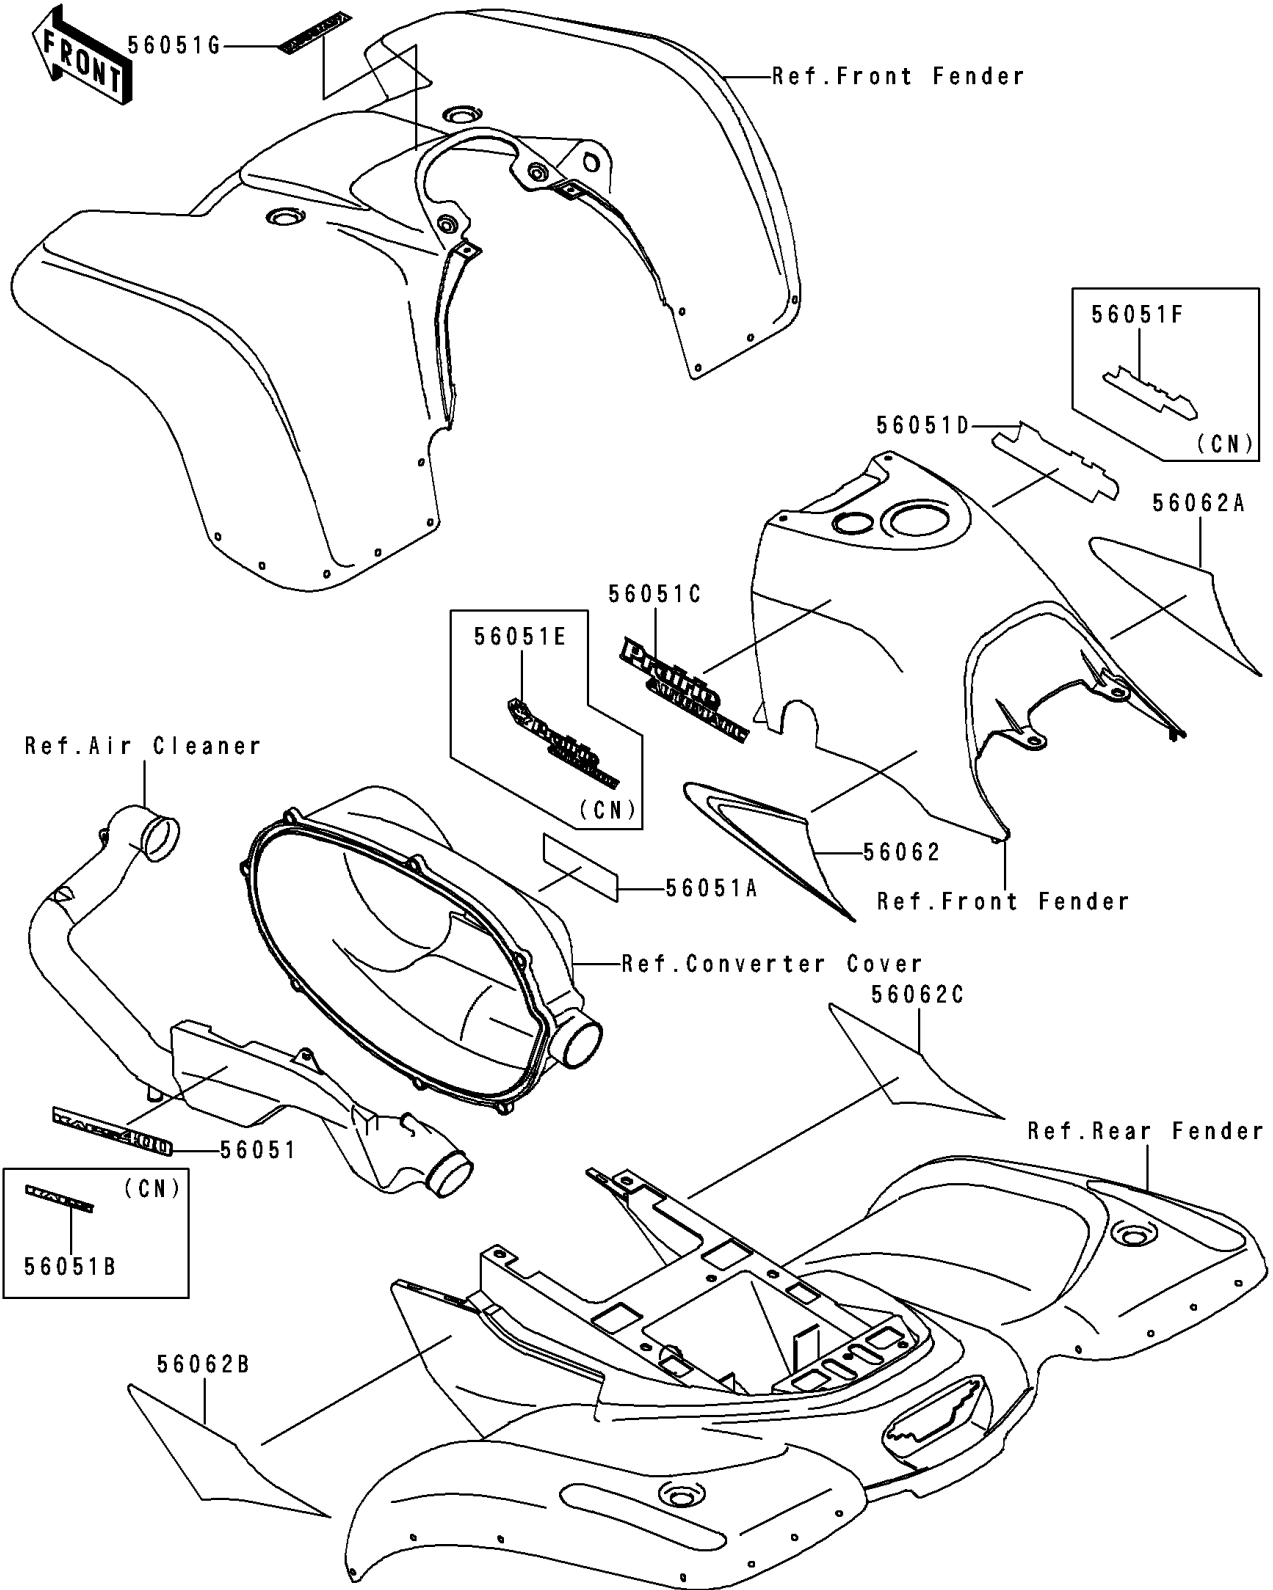

1998 Prairie 400 PARTS DIAGRAM

Decals(Red)

F2861A

1998 Prairie 400 PARTS LIST

Decals(Red)

| ITEM NAME | PART NUMBER | QUANTITY |
|---|-------------|----------|
| MARK,BELT CONVERTER COVER (Ref # 56051A) | 56051-1483 | 1 |
| PATTERN,FUEL TANK COVER,LH (Ref # 56062) | 56062-1119 | 1 |
| PATTERN,FUEL TANK COVER,RH (Ref # 56062A) | 56062-1120 | 1 |
| MARK,AIR CLEANER COVER (Ref # 56051) | 56051-1476 | 1 |
| MARK,AIR CLEANER COVER (Ref # 56051B) | 56051-1484 | 1 |
| MARK,FUEL TANK COVER,LH (Ref # 56051C) | 56051-1645 | 1 |
| MARK,FUEL TANK COVER,RH (Ref # 56051D) | 56051-1646 | 1 |
| MARK,FUEL TANK COVER,LH (Ref # 56051E) | 56051-1671 | 1 |
| MARK,FUEL TANK COVER,RH (Ref # 56051F) | 56051-1672 | 1 |
| MARK,FR FENDER,KAWASAKI (Ref # 56051G) | 56051-1674 | 1 |
| PATTERN,RR FENDER,LH (Ref # 56062B) | 56062-1125 | 1 |
| PATTERN,RR FENDER,RH (Ref # 56062C) | 56062-1126 | 1 |