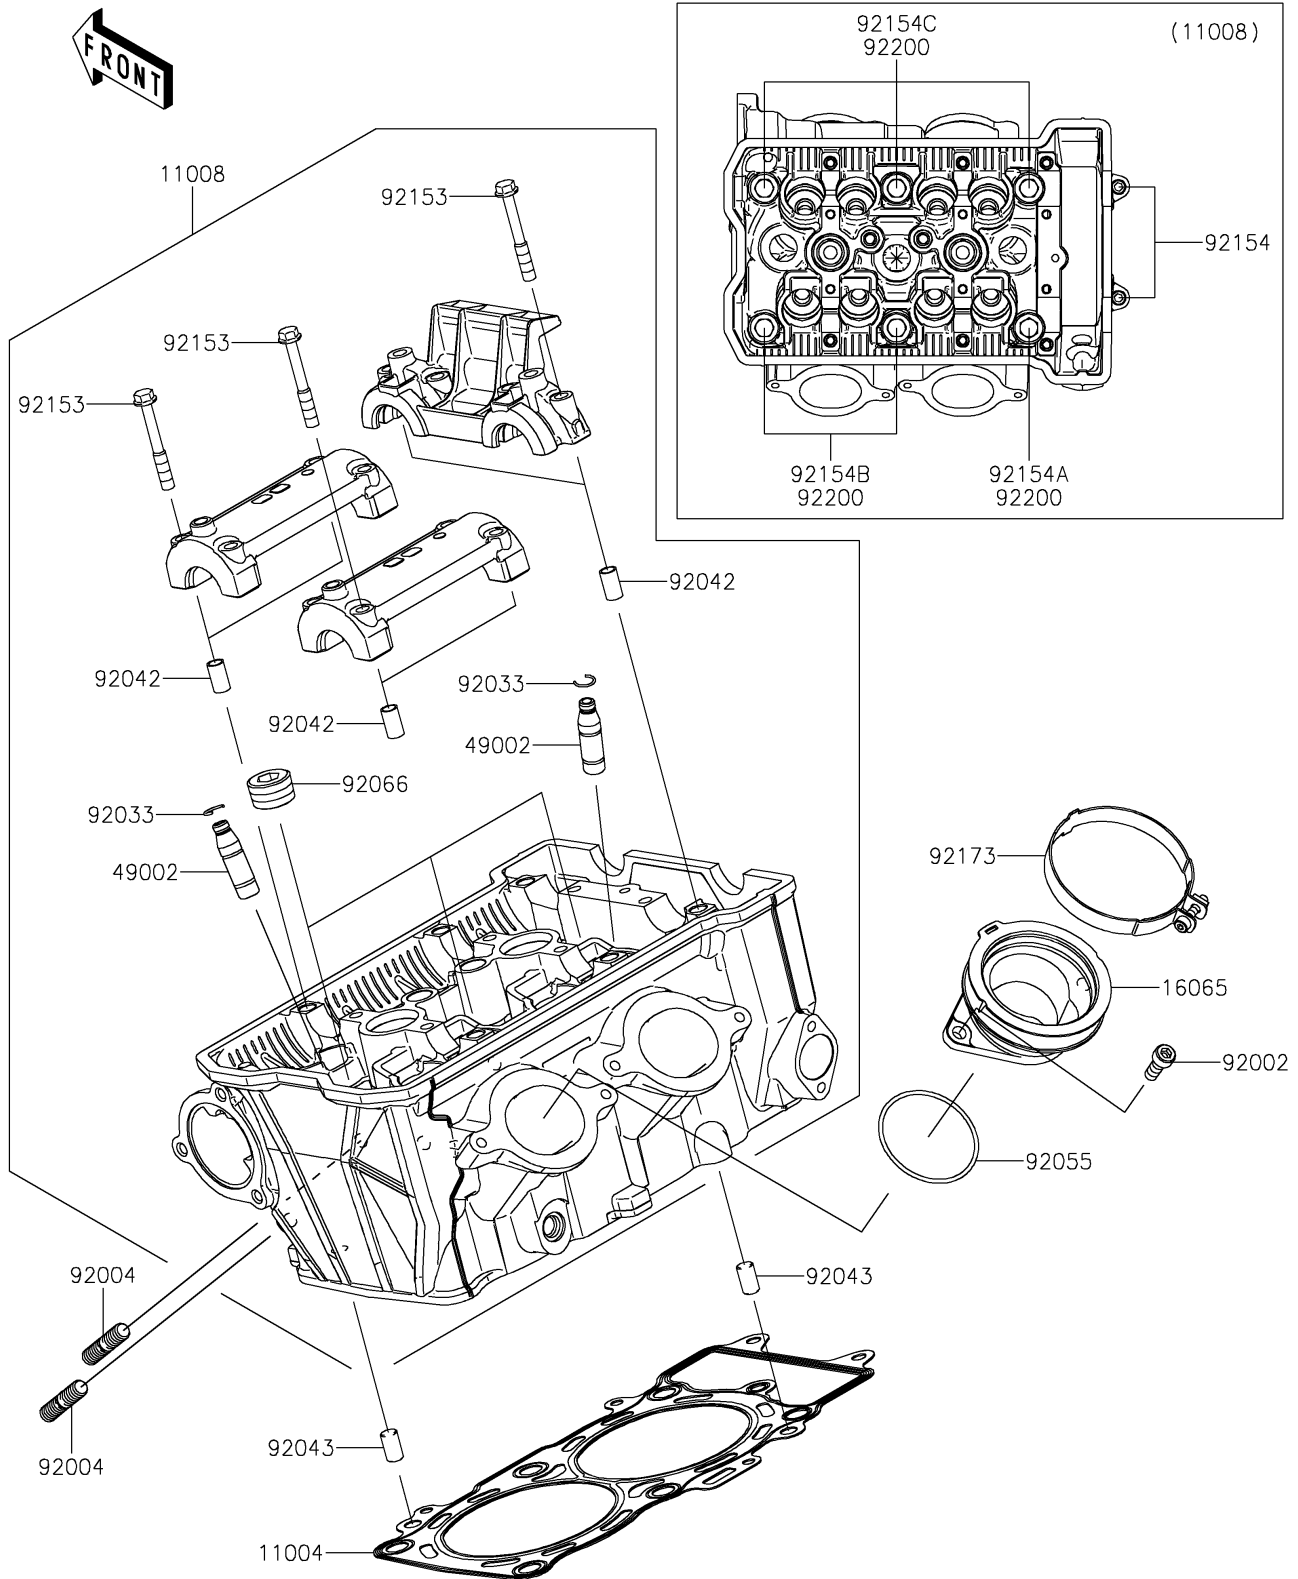

2019 Z650 PARTS DIAGRAM

Cylinder Head

E1111

2019 Z650 PARTS LIST

Cylinder Head

ITEM NAME	PART NUMBER	QUANTITY
GASKET-HEAD (Ref # 11004)	11004-0763	1
HEAD-COMP-CYLINDER (Ref # 11008)	11008-0913	1
HOLDER-CARBURETOR (Ref # 16065)	16065-0131	2
GUIDE-VALVE (Ref # 49002)	49002-0039	8
BOLT,6X16 (Ref # 92002)	92002-1143	4
STUD,8X22 (Ref # 92004)	92004-0025	4
RING-SNAP (Ref # 92033)	92033-1247	8
PIN,DOWEL,6.3X8X14 (Ref # 92042)	92042-007	6
PIN,8X14 (Ref # 92043)	92043-1567	2
RING-O,47X1.9 (Ref # 92055)	92055-1600	2
PLUG,PT1/2X12.5 (Ref # 92066)	92066-0002	3
BOLT,6X45 (Ref # 92153)	92153-0339	12
BOLT,SOCKET,6X30 (Ref # 92154)	92154-0116	2
BOLT,FLANGED,10X100 (Ref # 92154A)	92154-2363	1
BOLT,FLANGED,10X158 (Ref # 92154B)	92154-2364	2
BOLT,FLANGED,10X176 (Ref # 92154C)	92154-2365	3
CLAMP (Ref # 92173)	92173-0239	2
WASHER,10.5X19X2.3 (Ref # 92200)	92200-0257	6