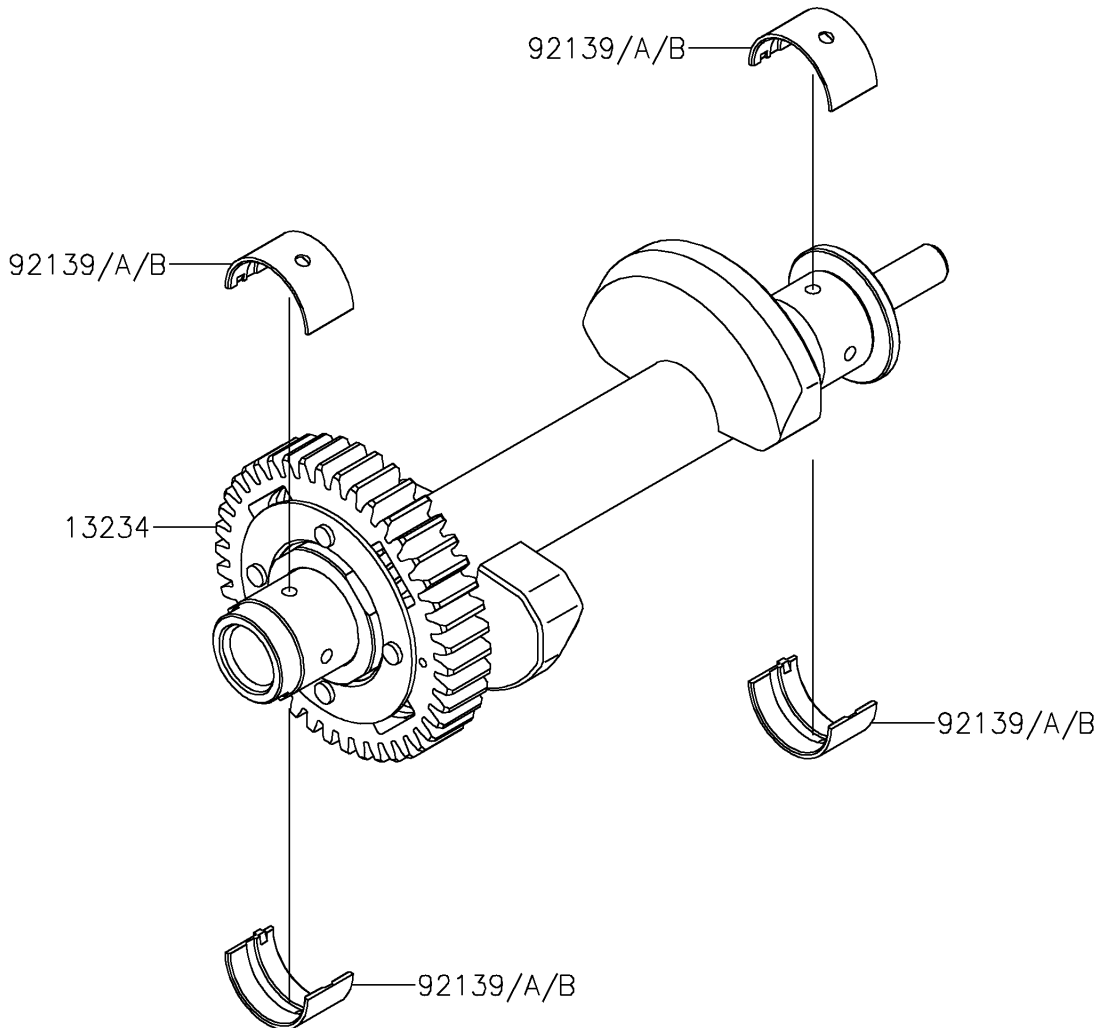

# 2017 Z650 PARTS DIAGRAM

Balancer

E1323

## 2017 Z650 PARTS LIST

### Balancer

ITEM NAME	PART NUMBER	QUANTITY
SHAFT-COMP,BALANCER (Ref # 13234)	13234-0043	1
BUSHING,BALANCER,BLUE (Ref # 92139)	92139-0117	4
BUSHING,BALANCER,BLACK (Ref # 92139A)	92139-0118	AR
BUSHING,BALANCER,BROWN (Ref # 92139B)	92139-0119	AR