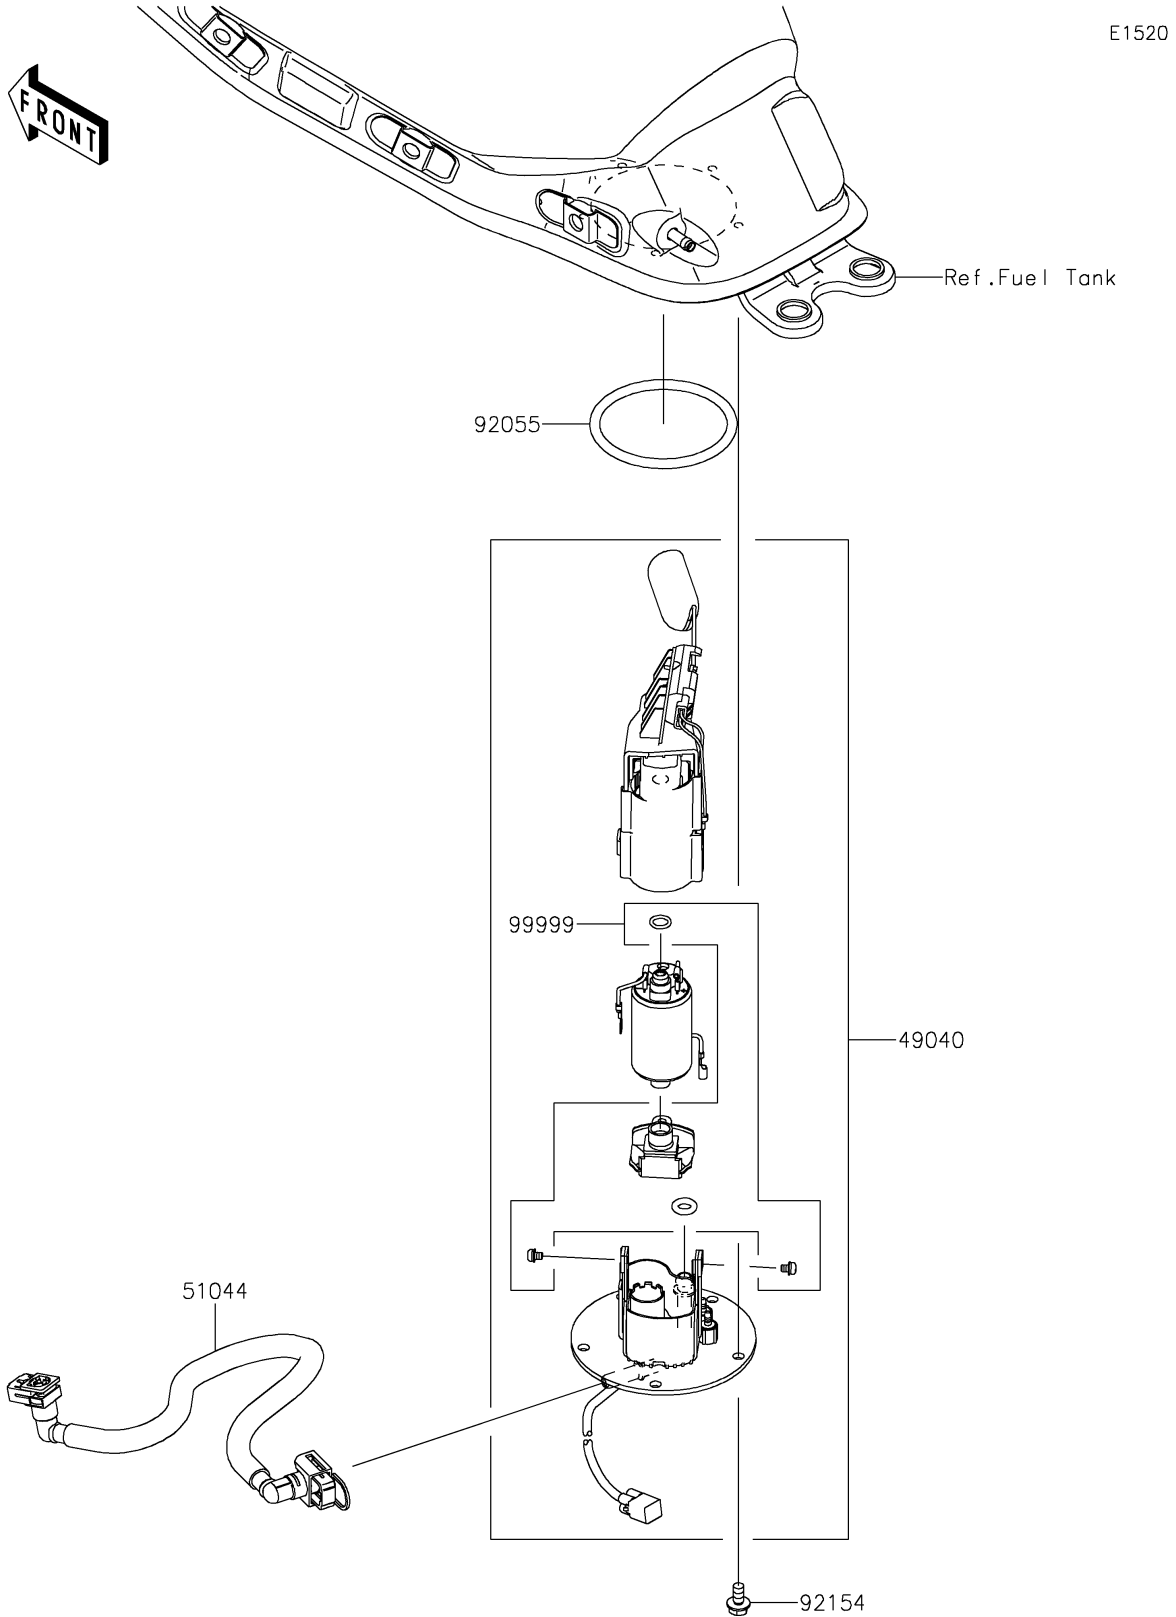

# 2017 Z650 PARTS DIAGRAM

## Fuel Pump

## 2017 Z650 PARTS LIST

### Fuel Pump

ITEM NAME	PART NUMBER	QUANTITY
PUMP-FUEL (Ref # 49040)	49040-0754	1
TUBE-ASSY,FUEL (Ref # 51044)	51044-0847	1
RING-O,74.6X5.7 (Ref # 92055)	92055-0728	1
BOLT,FLANGED,6X12 (Ref # 92154)	92154-2335	5
KIT,FUEL FILTER (Ref # 99999)	99999-0525	1