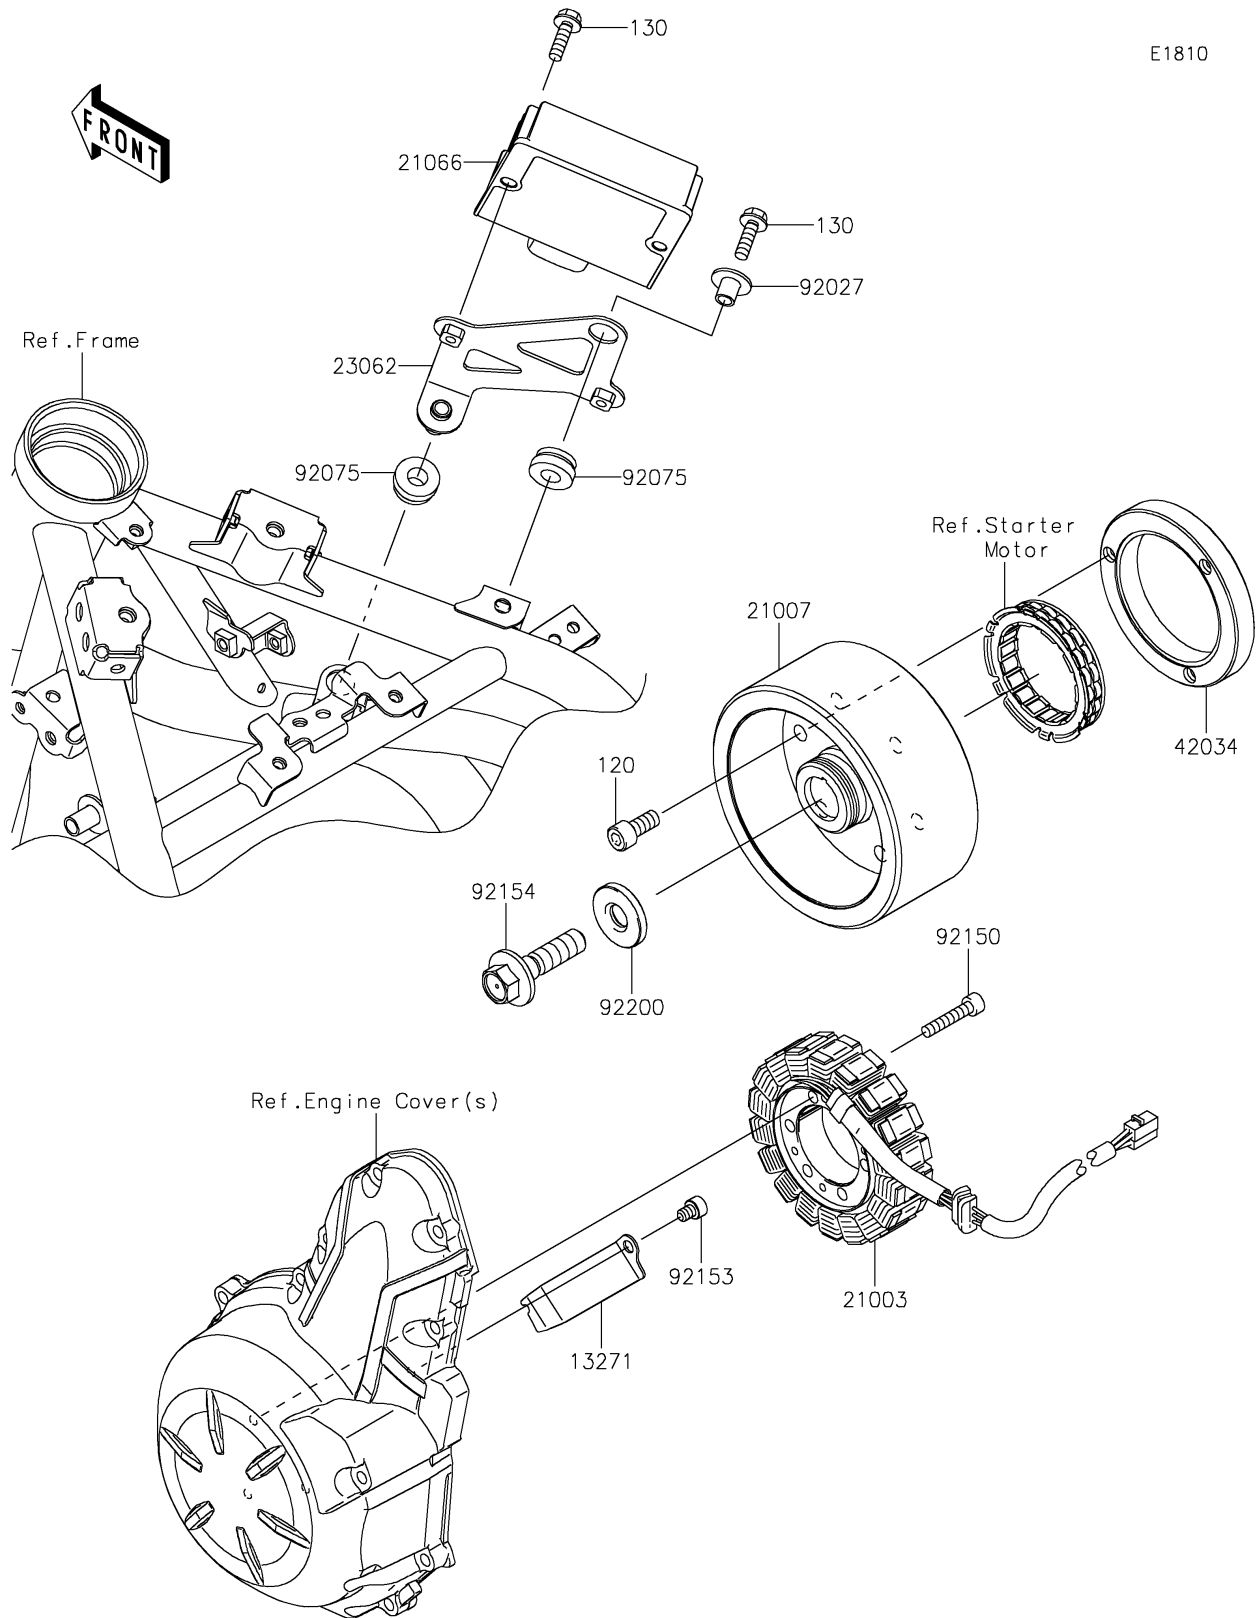

2018 Z650 PARTS DIAGRAM

Generator

2018 Z650 PARTS LIST

Generator

ITEM NAME	PART NUMBER	QUANTITY
BOLT-SOCKET,8X18 (Ref # 120)	120CA0818	3
BOLT-FLANGED,6X20 (Ref # 130)	130BA0620	3
PLATE (Ref # 13271)	13271-0952	1
STATOR (Ref # 21003)	21003-0164	1
ROTOR (Ref # 21007)	21007-0601	1
REGULATOR-VOLTAGE (Ref # 21066)	21066-0750	1
BRACKET-COMP,REGULATOR (Ref # 23062)	23062-0870	1
COUPLING (Ref # 42034)	42034-1143	1
COLLAR,FLANGED,L=12.1,BLACK (Ref # 92027)	92027-1651	1
DAMPER (Ref # 92075)	92075-277	2
BOLT,SOCKET,6X30 (Ref # 92150)	92150-1433	3
BOLT,SOCKET,6X8 (Ref # 92153)	92153-1414	1
BOLT,FLANGED,12X45 (Ref # 92154)	92154-1812	1
WASHER,12X33X5 (Ref # 92200)	92200-0220	1