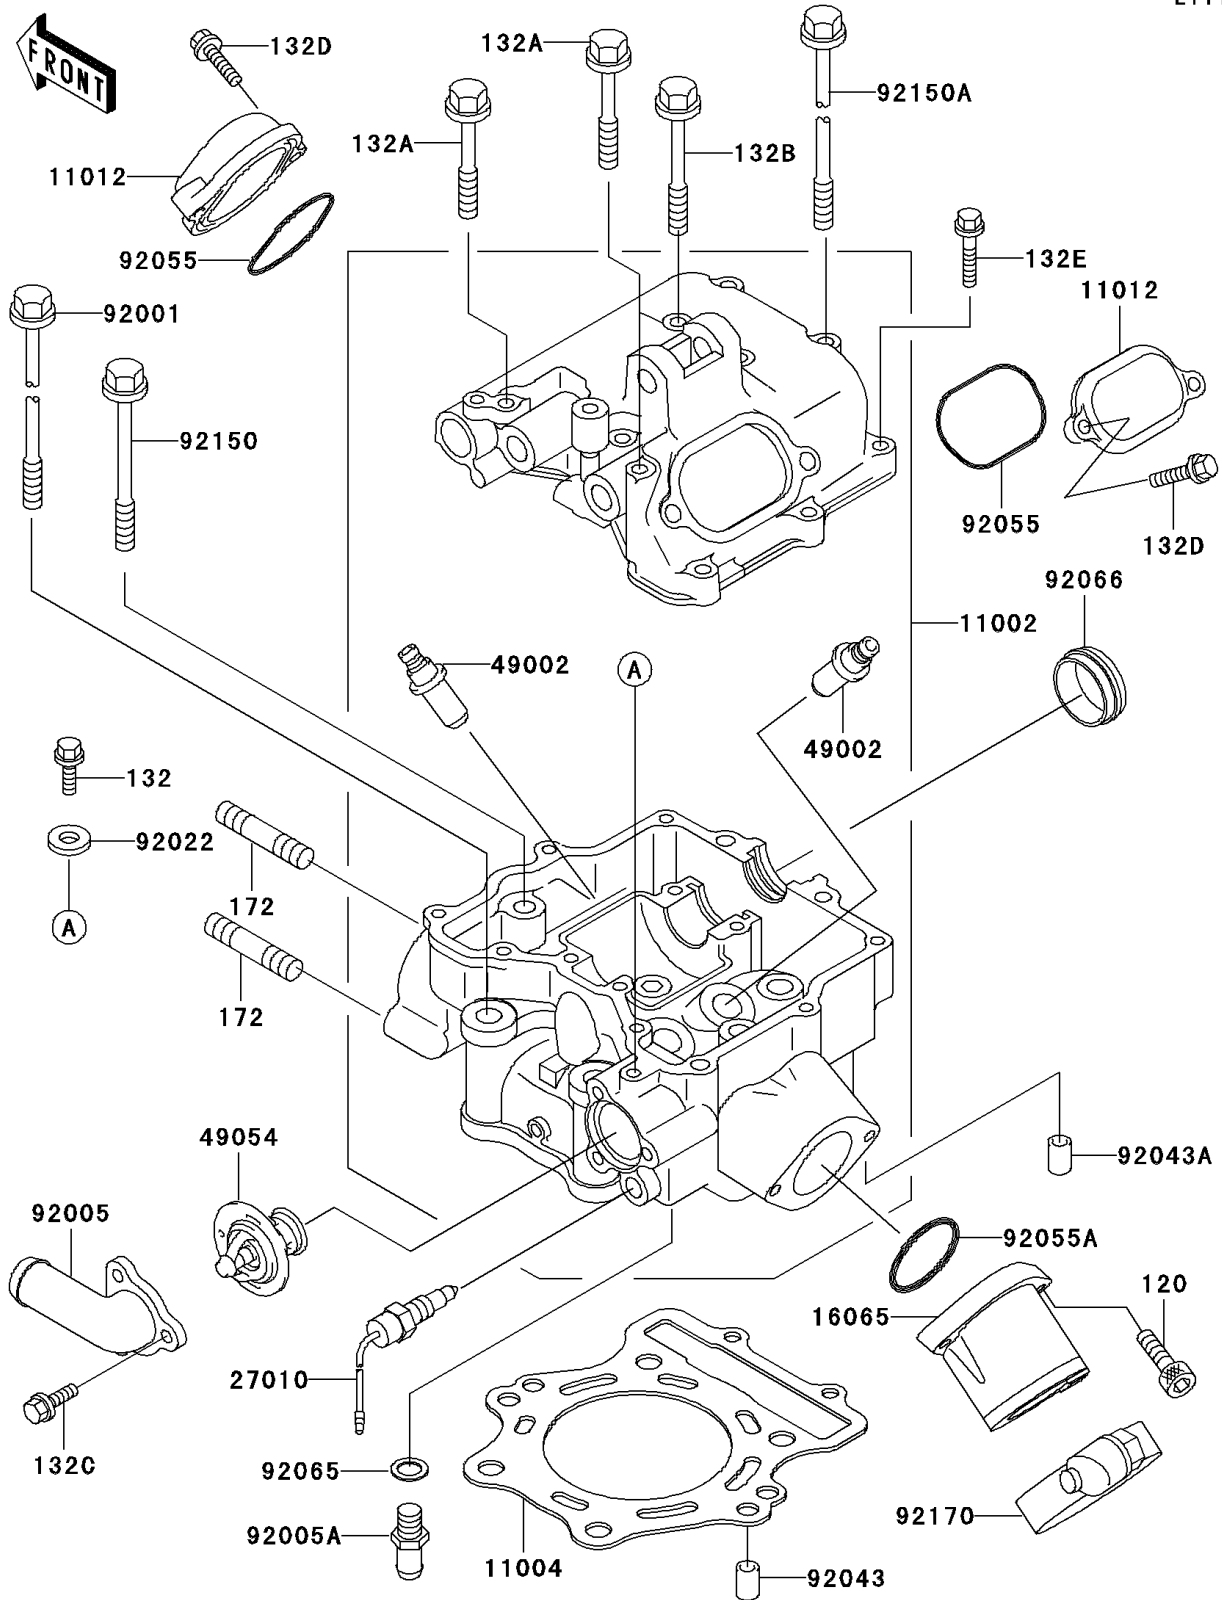

# 2000 Prairie 400 4X4 PARTS DIAGRAM

Cylinder Head

E1111

# 2000 Prairie 400 4X4 PARTS LIST

Cylinder Head

ITEM NAME	PART NUMBER	QUANTITY
-----------	-------------	----------