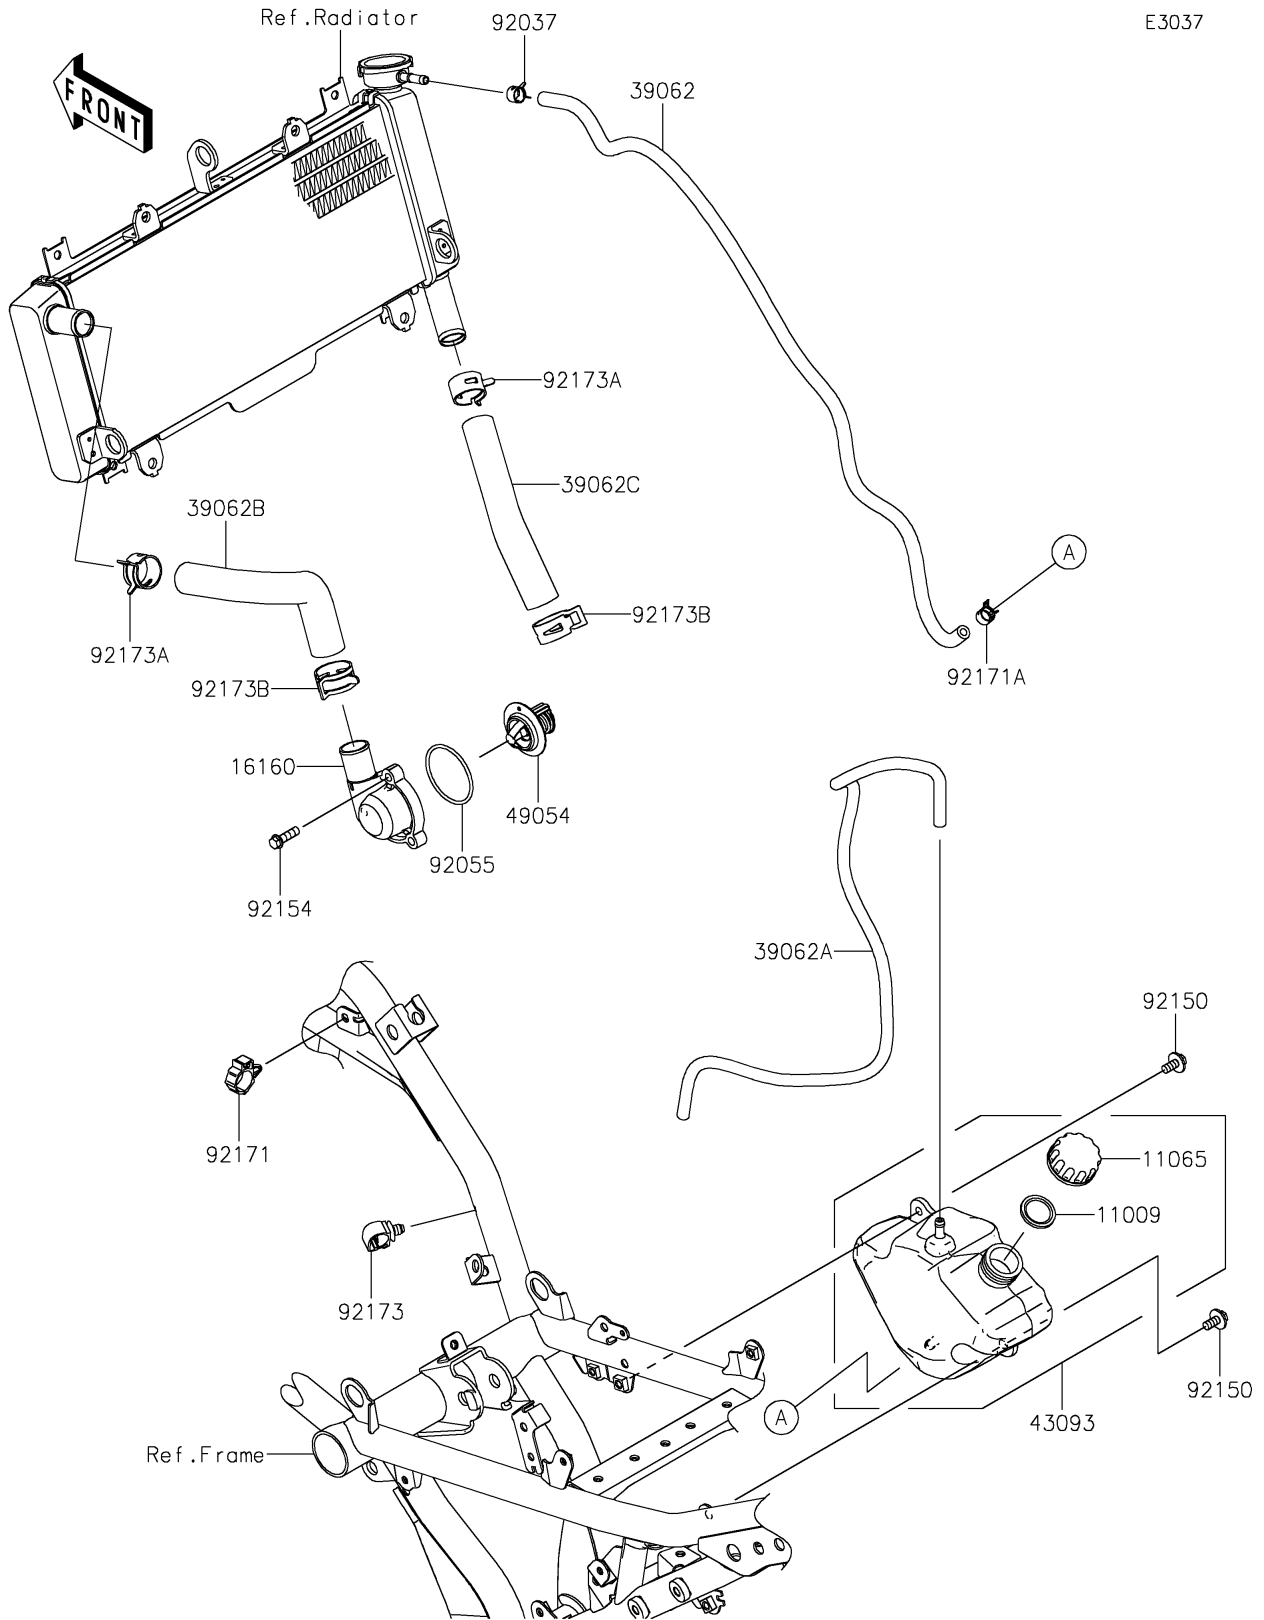

# 2018 Z650 PARTS DIAGRAM

## Water Pipe

E3037

## 2018 Z650 PARTS LIST

### Water Pipe

ITEM NAME	PART NUMBER	QUANTITY
GASKET,RESERVOIR TANK CAP (Ref # 11009)	11009-1145	1
CAP (Ref # 11065)	11065-0962	1
BODY,THERMO (Ref # 16160)	16160-0793	1
HOSE-COOLING,RADI.-RESERVOIR (Ref # 39062)	39062-0745	1
HOSE-COOLING,BREATHER (Ref # 39062A)	39062-0746	1
HOSE-COOLING,HEAD-RADIATOR (Ref # 39062B)	39062-0747	1
HOSE-COOLING,RADIATOR-PUMP (Ref # 39062C)	39062-0748	1
RESERVOIR-ASSY-TANK (Ref # 43093)	43093-0003	1
THERMOSTAT (Ref # 49054)	49054-0001	1
CLAMP (Ref # 92037)	92037-2113	1
RING-O,44.7X2.4 (Ref # 92055)	92055-0160	1
BOLT,6X14 (Ref # 92150)	92150-1340	2
BOLT,FLANGED,6X20 (Ref # 92154)	92154-1778	3
CLAMP,BRAKE HOSE (Ref # 92171)	92171-0316	1
CLAMP,10.5X8X0.7 (Ref # 92171A)	92171-1992	1
CLAMP,12MM DIA. (Ref # 92173)	92173-0736	1
CLAMP (Ref # 92173A)	92173-1567	2
CLAMP (Ref # 92173B)	92173-1688	2