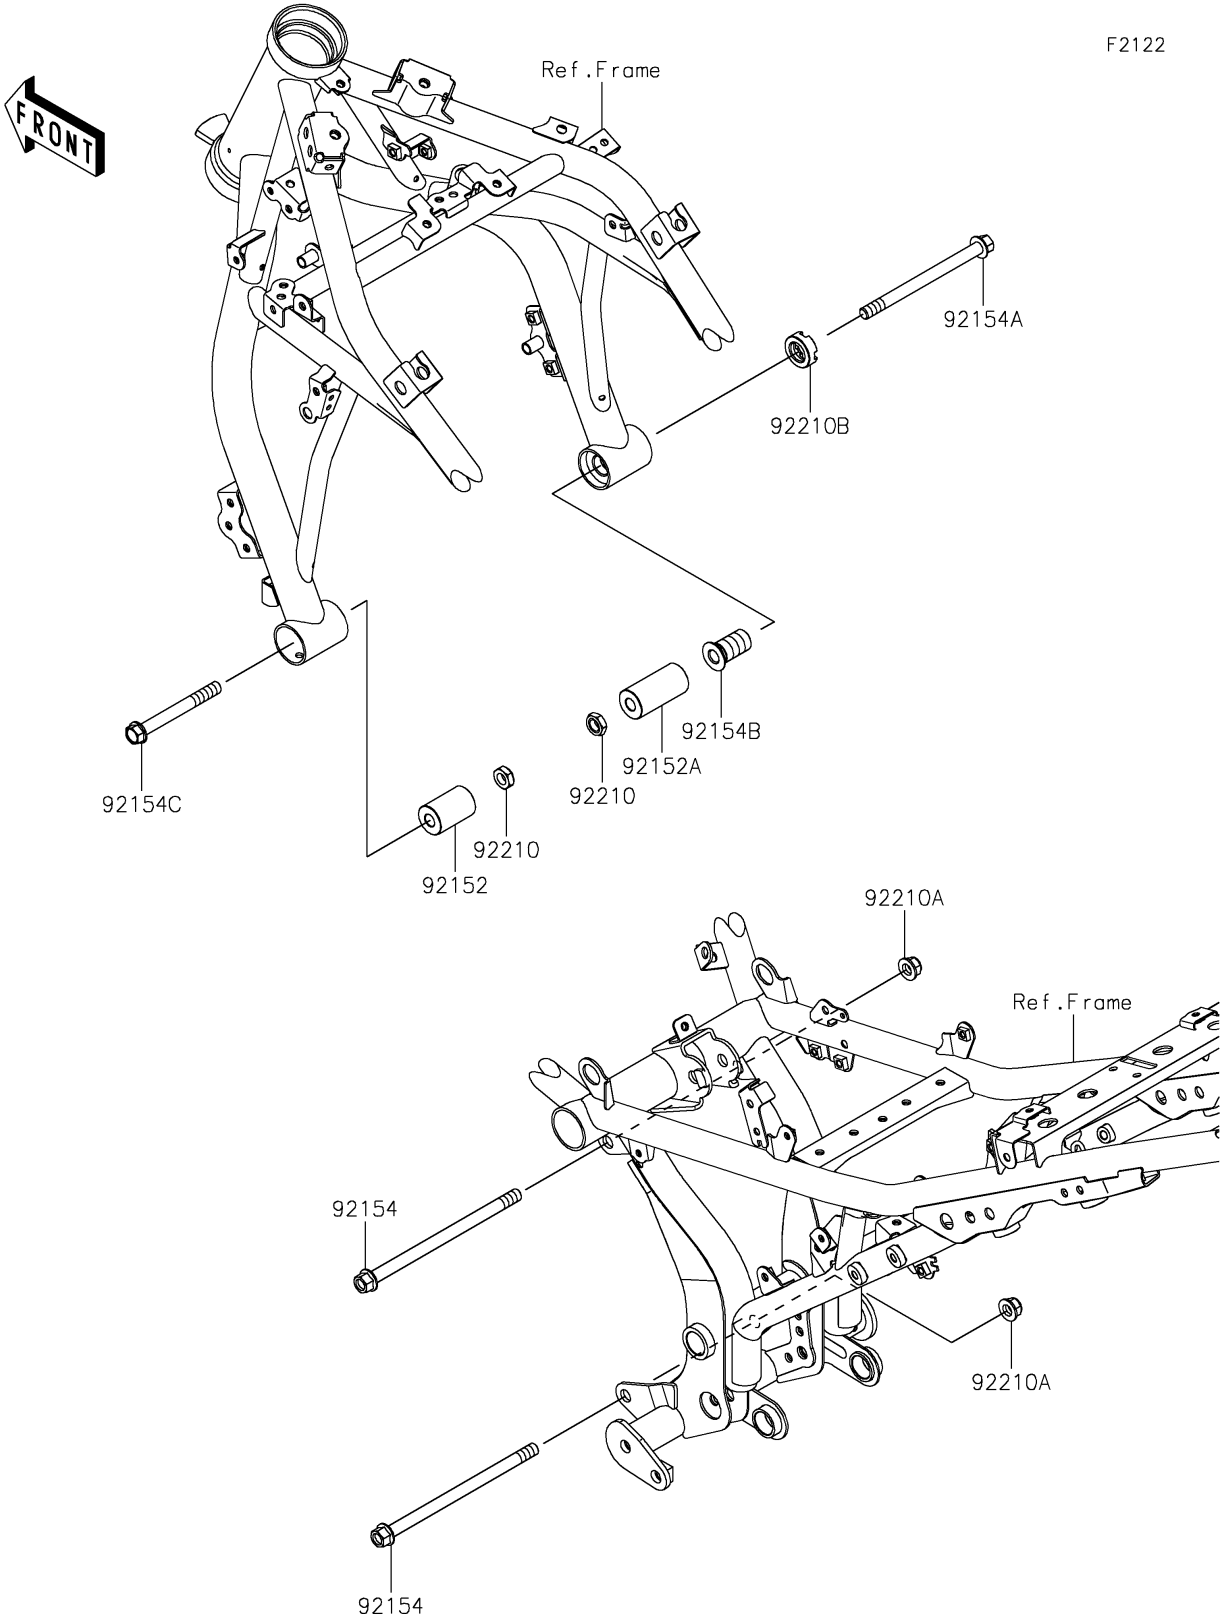

2019 Z650 PARTS DIAGRAM

Engine Mount

2019 Z650 PARTS LIST

Engine Mount

ITEM NAME	PART NUMBER	QUANTITY
COLLAR,10.5X26X40 (Ref # 92152)	92152-2230	1
COLLAR,10.5X26X54 (Ref # 92152A)	92152-2231	1
BOLT,FLANGED,10X170 (Ref # 92154)	92154-0840	2
BOLT,FLANGED,10X132 (Ref # 92154A)	92154-2167	1
BOLT,ADJUST,18X35 (Ref # 92154B)	92154-2168	1
BOLT,FLANGED,10X90 (Ref # 92154C)	92154-2645	1
NUT,LOCK,10MM (Ref # 92210)	92210-0784	2
NUT,LOCK,FLANGED,10MM (Ref # 92210A)	92210-1081	2
NUT,18MM (Ref # 92210B)	92210-1203	1