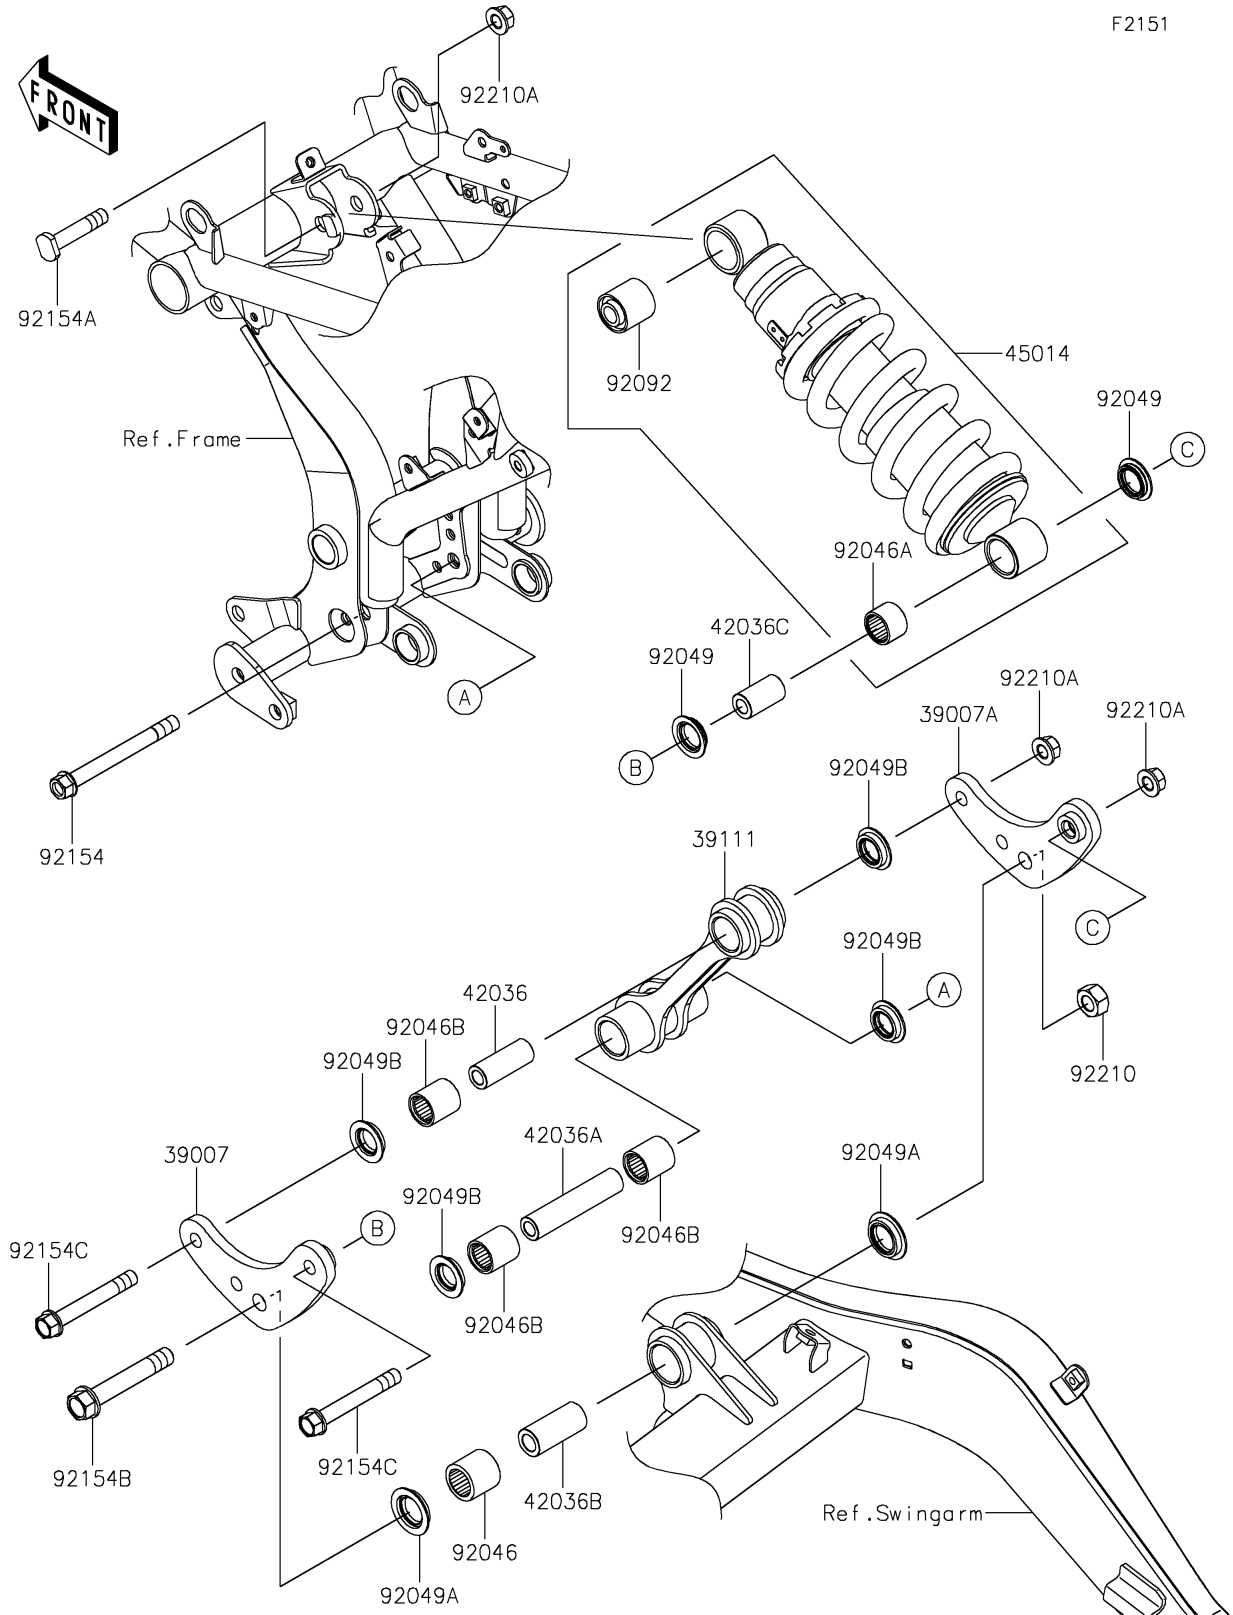

# 2019 Z650 PARTS DIAGRAM

## Suspension/Shock Absorber

## 2019 Z650 PARTS LIST

### Suspension/Shock Absorber

ITEM NAME	PART NUMBER	QUANTITY
ARM-SUSP,LH (Ref # 39007)	39007-0401	1
ARM-SUSP,RH (Ref # 39007A)	39007-0402	1
ROD-TIE (Ref # 39111)	39111-0343	1
SLEEVE,10.1X17X44.5 (Ref # 42036)	42036-0718	1
SLEEVE,10.1X17X79.8 (Ref # 42036A)	42036-0787	1
SLEEVE,12.1X20X44.5 (Ref # 42036B)	42036-0788	1
SLEEVE,10.1X18X32 (Ref # 42036C)	42036-1344	1
SHOCKABSORBER,P.SILVER (Ref # 45014)	45014-0565-458	1
BEARING-NEEDLE,7E-HVS20X27X25 (Ref # 92046)	92046-1236	1
BEARING-NEEDLE,SFYZM182417 (Ref # 92046A)	92046-1272	1
BEARING-NEEDLE,SFYZM172425 (Ref # 92046B)	92046-1273	3
SEAL-OIL (Ref # 92049)	92049-0133	2
SEAL-OIL,ARM (Ref # 92049A)	92049-1109	2
SEAL-OIL,MHA17245.7F (Ref # 92049B)	92049-1223	4
BUSHING-RUBBER (Ref # 92092)	92092-1058	1
BOLT,FLANGED,10X100 (Ref # 92154)	92154-1257	1
BOLT,10X50 (Ref # 92154A)	92154-2165	1
BOLT,FLANGED,12X75 (Ref # 92154B)	92154-2166	1
BOLT,FLANGED,10X75 (Ref # 92154C)	92154-2226	2
NUT,LOCK,12MM (Ref # 92210)	92210-0274	1
NUT,LOCK,FLANGED,10MM (Ref # 92210A)	92210-1139	3