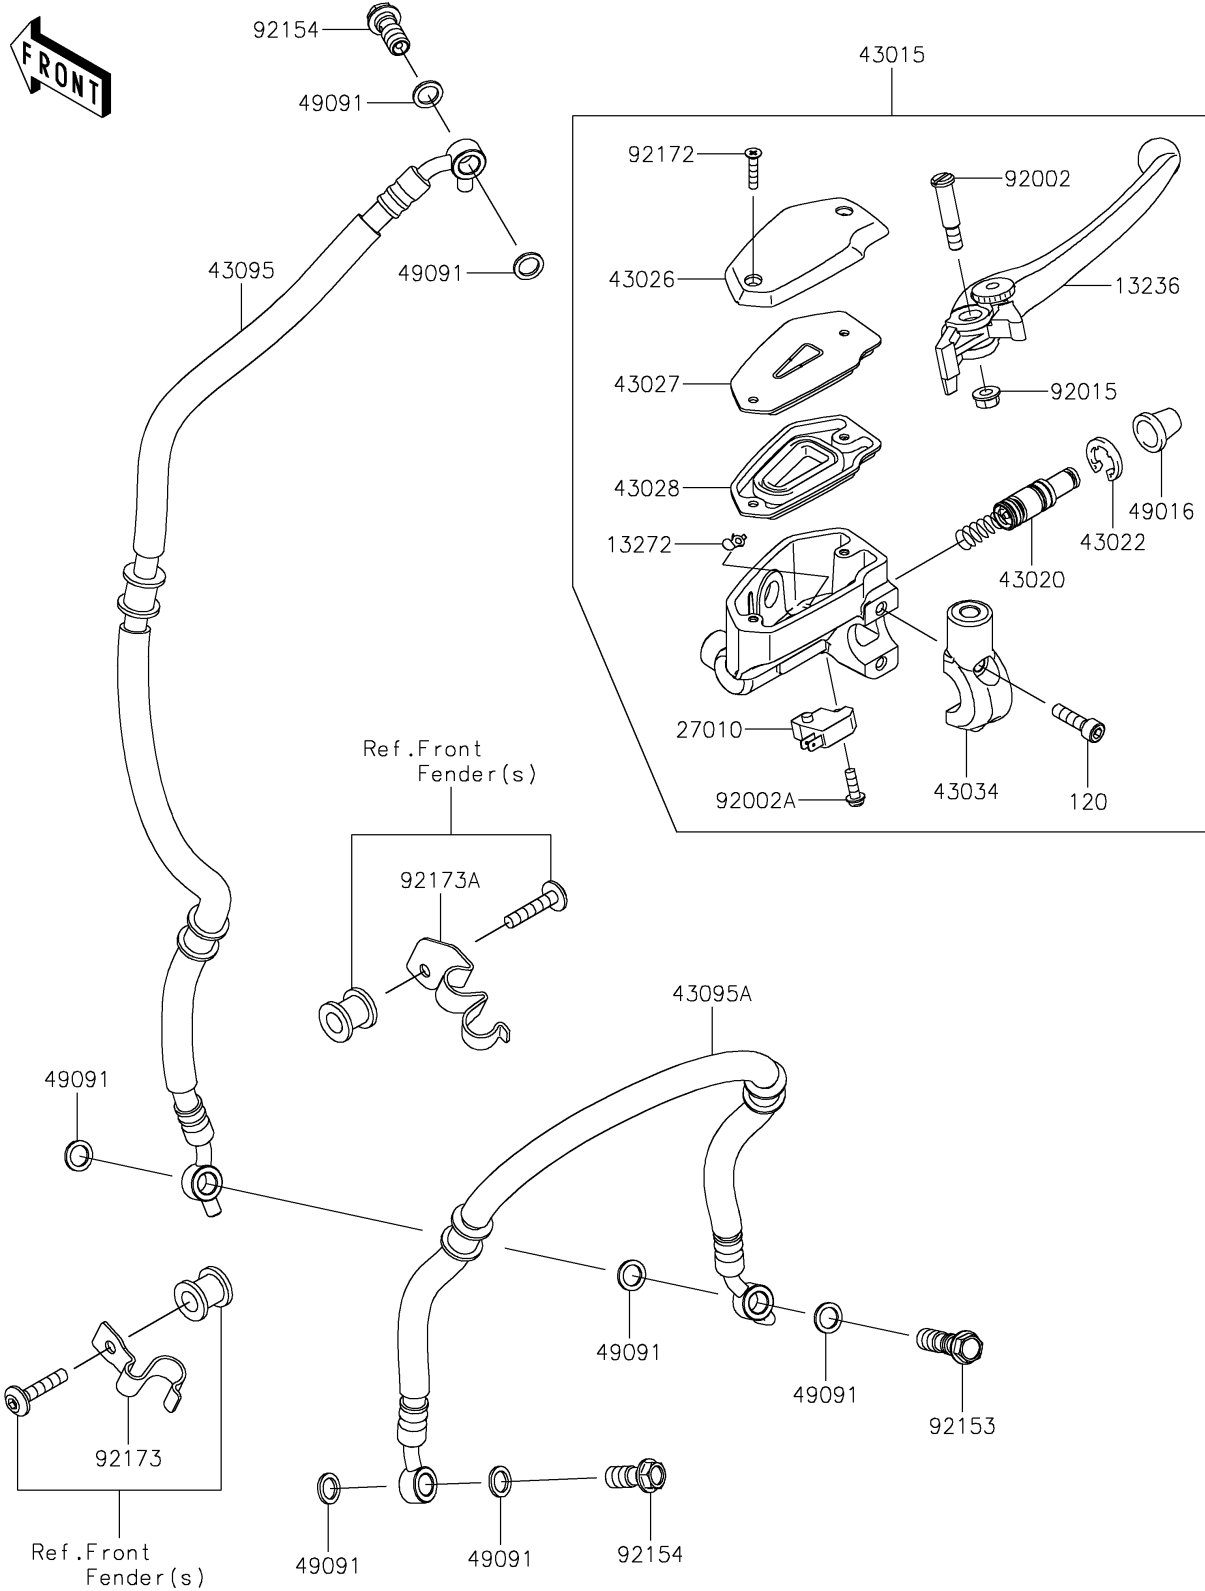

2019 Z650 PARTS DIAGRAM

Front Master Cylinder

F2291

2019 Z650 PARTS LIST

Front Master Cylinder

ITEM NAME	PART NUMBER	QUANTITY
BOLT-SOCKET,6X22 (Ref # 120)	120CB0622	2
LEVER-COMP,FRONT BRAKE (Ref # 13236)	13236-0140	1
PLATE (Ref # 13272)	13272-0573	1
SWITCH,BRAKE (Ref # 27010)	27010-0762	1
CYLINDER-ASSY-MASTER,FR (Ref # 43015)	43015-0601	1
PISTON-COMP-BRAKE (Ref # 43020)	43020-0008	1
STOPPER-BRAKE,PISTON (Ref # 43022)	43022-1010	1
CAP-BRAKE (Ref # 43026)	43026-0019	1
PLATE-DIAPHRAGM (Ref # 43027)	43027-0008	1
DIAPHRAGM (Ref # 43028)	43028-0015	1
HOLDER-BRAKE,MASTER CYLINDER (Ref # 43034)	43034-0049	1
HOSE-BRAKE,FR,765MM (Ref # 43095)	43095-0963	1
HOSE-BRAKE,CAL-CAL,549MM (Ref # 43095A)	43095-0964	1
COVER-SEAL,MASTER CYLINDER (Ref # 49016)	49016-1044	1
WASHER-SEAL,10.1X14.5X1.5 (Ref # 49091)	49091-0001	7
BOLT,LEVER SET,BLACK (Ref # 92002)	92002-1322	1
BOLT,SCREW,4X12 (Ref # 92002A)	92002-1323	1
NUT,FLANGED,6MM (Ref # 92015)	92015-1528	1
BOLT,OIL,L=37 (Ref # 92153)	92153-0628	1
BOLT,OIL,L=23 (Ref # 92154)	92154-0226	2
SCREW,4X20 (Ref # 92172)	92172-0320	2
CLAMP,FR FENDER,LH (Ref # 92173)	92173-1611	1
CLAMP,FR FENDER,RH (Ref # 92173A)	92173-1612	1