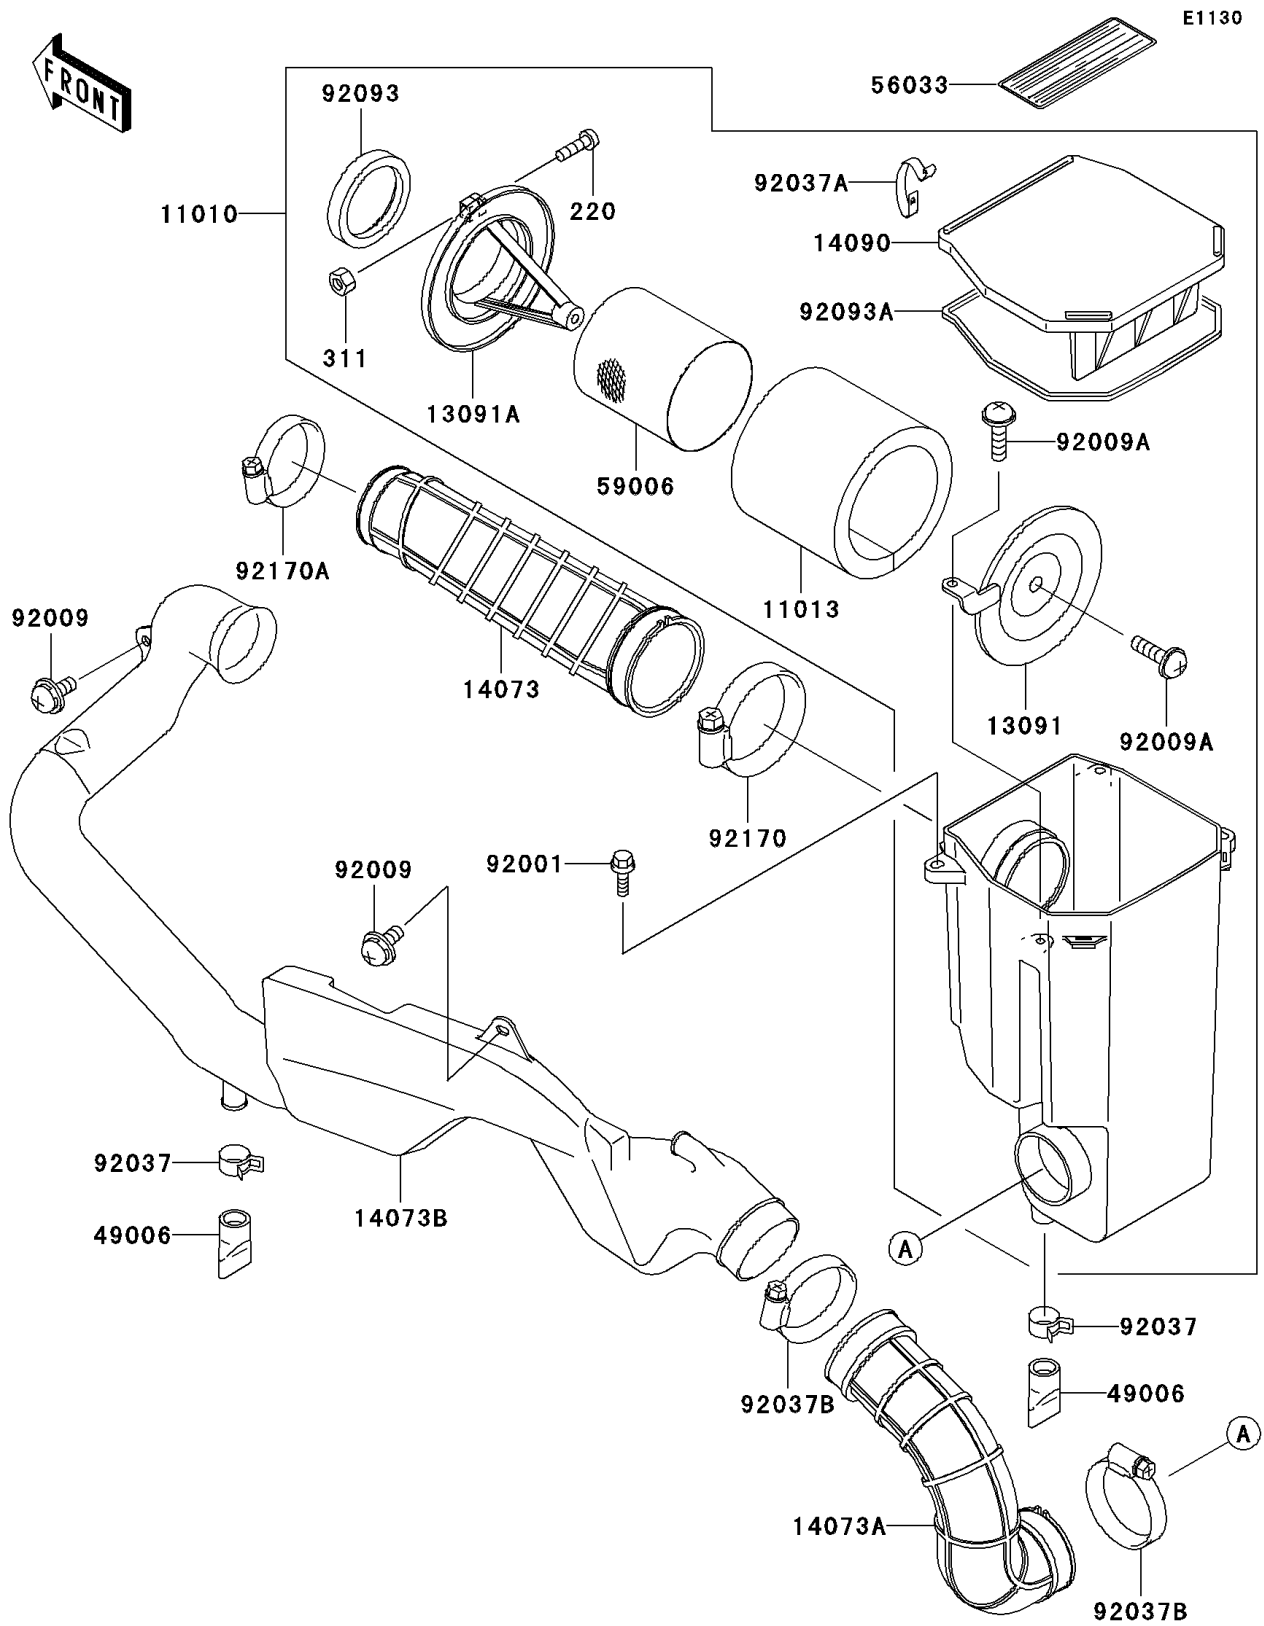

# 2002 Prairie 400 4X4 PARTS DIAGRAM

Air Cleaner

## 2002 Prairie 400 4X4 PARTS LIST

### Air Cleaner

ITEM NAME	PART NUMBER	QUANTITY
SCREW-PAN-CROS,5X16 (Ref # 220)	220B0516	1
NUT-HEX (Ref # 311)	311B0500	1
FILTER-ASSY-AIR (Ref # 11010)	11010-1681	1
ELEMENT-AIR FILTER (Ref # 11013)	11013-1255	1
HOLDER,ELEMENT (Ref # 13091)	13091-1488	1
HOLDER,AIR FILTER ELEMENT (Ref # 13091A)	13091-1565	1
DUCT (Ref # 14073)	14073-1653	1
DUCT (Ref # 14073A)	14073-1654	1
DUCT (Ref # 14073B)	14073-1682	1
COVER,AIR FILTER (Ref # 14090)	14090-1663	1
BOOT (Ref # 49006)	49006-1292	2
LABEL-MANUAL,MAINTENANCE (Ref # 56033)	56033-1079	1
ARRESTER-FLAME (Ref # 59006)	59006-1052	1
BOLT,WP,6X20 (Ref # 92001)	92001-1460	3
SCREW,6X16 (Ref # 92009)	92009-1276	2
SCREW,6X16 (Ref # 92009A)	92009-1890	2
CLAMP (Ref # 92037)	92037-1460	2
CLAMP,AIR FILTER (Ref # 92037A)	92037-1783	4
CLAMP (Ref # 92037B)	92037-3738	2
SEAL,DUST (Ref # 92093)	92093-1322	1
SEAL,FILTER CASE (Ref # 92093A)	92093-1404	1
CLAMP (Ref # 92170)	92170-1679	1
CLAMP (Ref # 92170A)	92170-1764	1