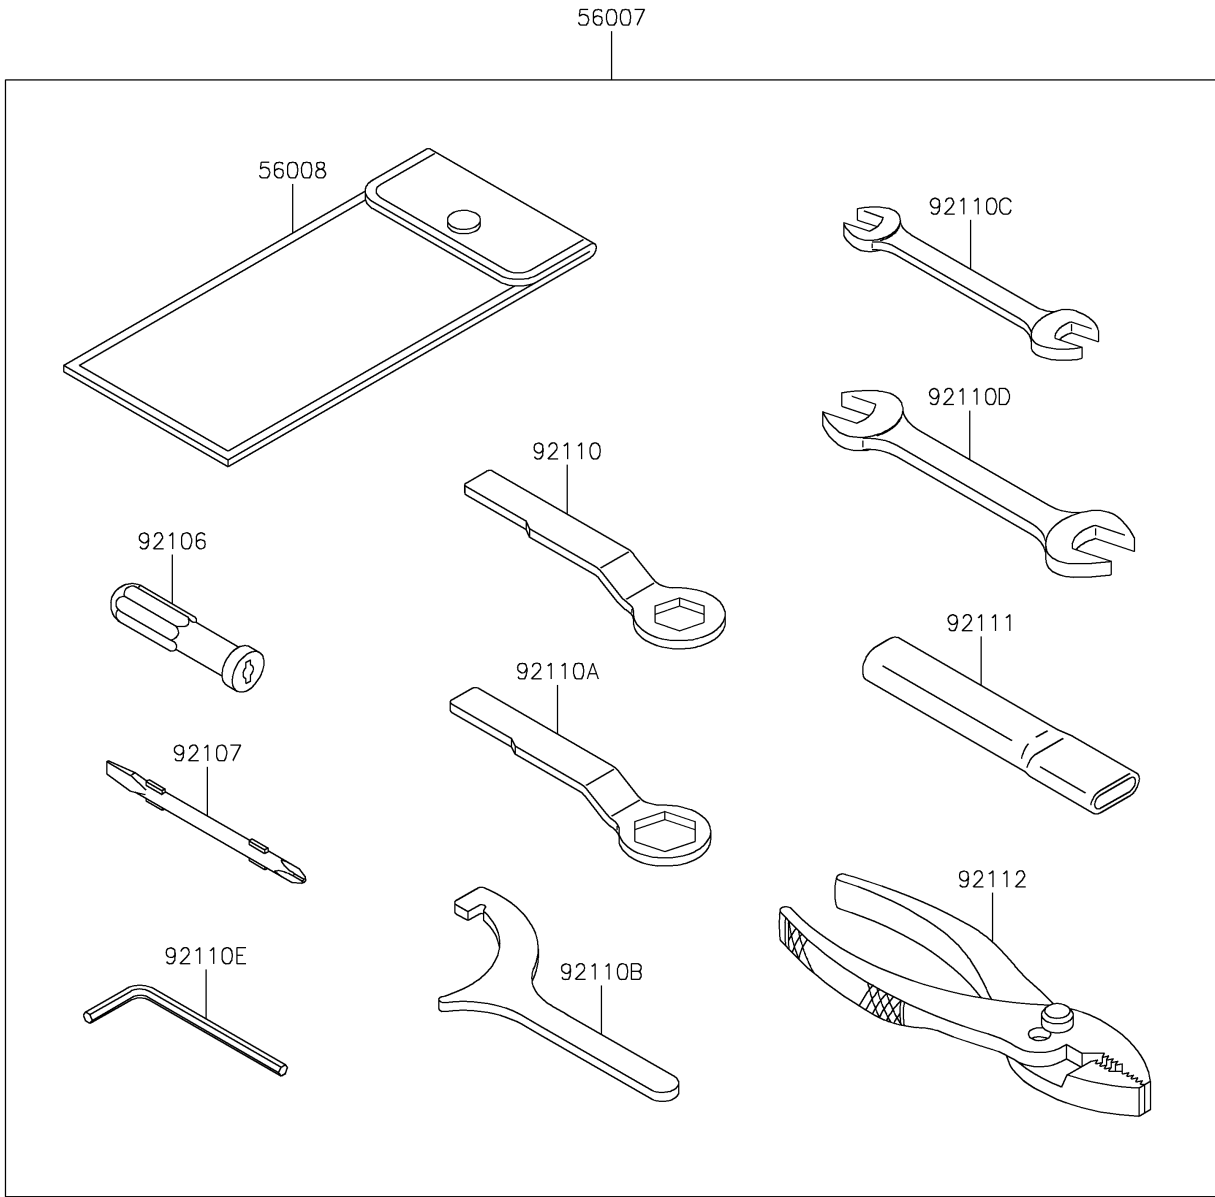

# 2017 Z650 PARTS DIAGRAM

Owner's Tools

F2810

## 2017 Z650 PARTS LIST

### Owner's Tools

ITEM NAME	PART NUMBER	QUANTITY
TOOL-KIT (Ref # 56007)	56007-0149	1
BAG,TOOL (Ref # 56008)	56008-0036	1
GASKET-LIQUID,TB1211,WHITE (Ref # 56019)	56019-120	1
GASKET-LIQUID,TB1211F,CLEAR (Ref # 92104)	92104-0004	1
GASKET-LIQUID,TB1216B,BLACK (Ref # 92104A)	92104-1064	1
GASKET-LIQUID,TB1207B,BLACK (Ref # 92104B)	92104-2068	1
GRIP-SCREW DRIVER (Ref # 92106)	92106-0004	1
TOOL-DRIVER,#2PHILLIPS&SLOT (Ref # 92107)	92107-0019	1
TOOL-WRENCH,BOX END,22MM (Ref # 92110)	92110-0064	1
TOOL-WRENCH,BOX END,27MM (Ref # 92110A)	92110-0065	1
TOOL-WRENCH,HOOK SPANNER,R37.5 (Ref # 92110B)	92110-0558	1
TOOL-WRENCH,OPEN END,10X12 (Ref # 92110C)	92110-0564	1
TOOL-WRENCH,OPEN END,12X14 (Ref # 92110D)	92110-0565	1
TOOL-WRENCH,ALLEN,4MM (Ref # 92110E)	92110-0567	1
TOOL-BAR,WRENCH (Ref # 92111)	92111-0008	1
TOOL-PLIERS (Ref # 92112)	92112-0007	1