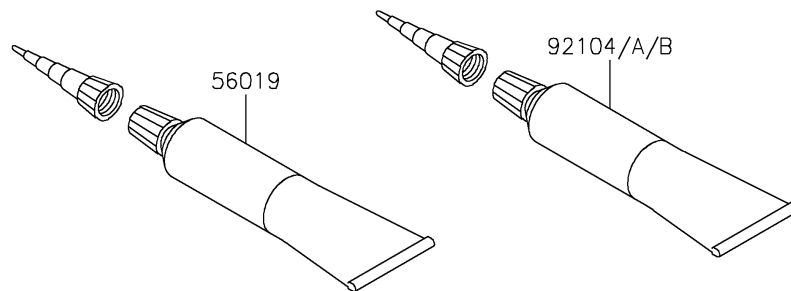

# 2017 Z650 PARTS DIAGRAM

Owner's Tools

F2810

### Owner's Tools

ITEM NAME	PART NUMBER	QUANTITY
TOOL-KIT (Ref # 56007)	56007-0149	1
BAG,TOOL (Ref # 56008)	56008-0036	1
GASKET-LIQUID,TB1211,WHITE (Ref # 56019)	56019-120	1
GASKET-LIQUID,TB1211F,CLEAR (Ref # 92104)	92104-0004	1
GASKET-LIQUID,TB1216B,BLACK (Ref # 92104A)	92104-1064	1
GASKET-LIQUID,TB1207B,BLACK (Ref # 92104B)	92104-2068	1
GRIP-SCREW DRIVER (Ref # 92106)	92106-0004	1
TOOL-DRIVER,#2PHILLIPS&SLOT (Ref # 92107)	92107-0019	1
TOOL-WRENCH,BOX END,22MM (Ref # 92110)	92110-0064	1
TOOL-WRENCH,BOX END,27MM (Ref # 92110A)	92110-0065	1
TOOL-WRENCH,HOOK SPANNER,R37.5 (Ref # 92110B)	92110-0558	1
TOOL-WRENCH,OPEN END,10X12 (Ref # 92110C)	92110-0564	1
TOOL-WRENCH,OPEN END,12X14 (Ref # 92110D)	92110-0565	1
TOOL-WRENCH,ALLEN,4MM (Ref # 92110E)	92110-0567	1
TOOL-BAR,WRENCH (Ref # 92111)	92111-0008	1
TOOL-PLIERS (Ref # 92112)	92112-0007	1