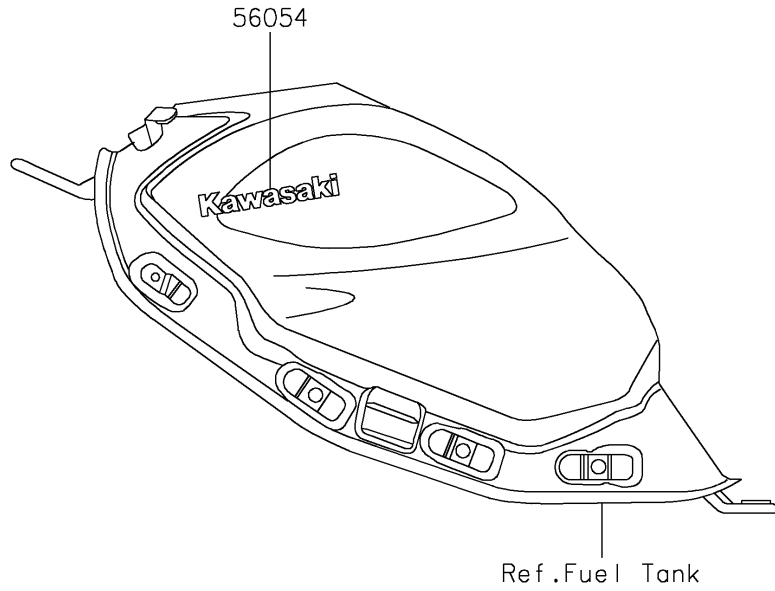

2017 Z650 PARTS DIAGRAM

Decals(Black)(GHF)

F2861

2017 Z650 PARTS LIST

Decals(Black)(GHF)

ITEM NAME	PART NUMBER	QUANTITY
MARK,FUEL TANK,KAWASAKI (Ref # 56054)	56054-2134	2
MARK,SHROUD,Z (Ref # 56054A)	56054-2135	2
MARK,TAIL COVER,650 (Ref # 56054B)	56054-2160	2
PATTERN,SHROUD,LH (Ref # 56075)	56075-2385	1
PATTERN,SHROUD,RH (Ref # 56075A)	56075-2386	1