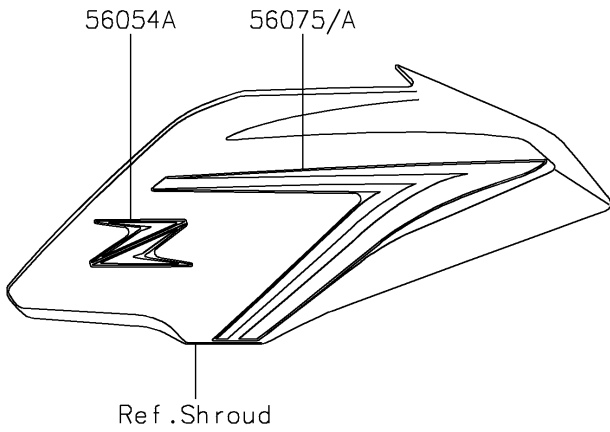

2017 Z650 PARTS DIAGRAM

Decals(Black)(GHF)

F2861

2017 Z650 PARTS LIST

Decals(Black)(GHF)

ITEM NAME	PART NUMBER	QUANTITY
MARK,FUEL TANK,KAWASAKI (Ref # 56054)	56054-2134	2
MARK,SHROUD,Z (Ref # 56054A)	56054-2135	2
MARK,TAIL COVER,650 (Ref # 56054B)	56054-2160	2
PATTERN,SHROUD,LH (Ref # 56075)	56075-2385	1
PATTERN,SHROUD,RH (Ref # 56075A)	56075-2386	1