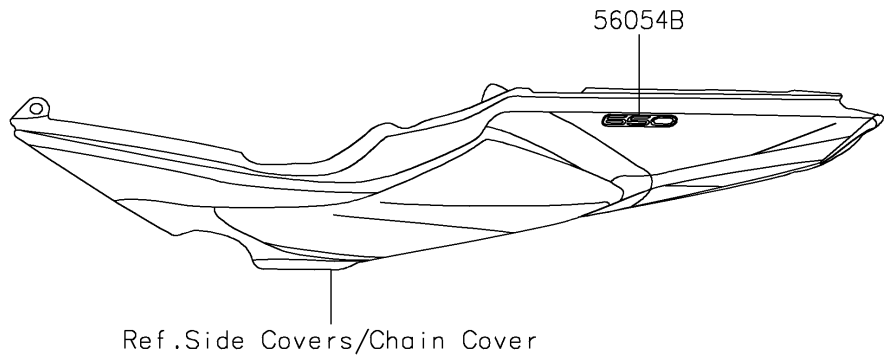

2017 Z650 PARTS DIAGRAM

Decals(Black)(GHF)

F2861

2017 Z650 PARTS LIST

Decals(Black)(GHF)

ITEM NAME	PART NUMBER	QUANTITY
MARK,FUEL TANK,KAWASAKI (Ref # 56054)	56054-2134	2
MARK,SHROUD,Z (Ref # 56054A)	56054-2135	2
MARK,TAIL COVER,650 (Ref # 56054B)	56054-2160	2
PATTERN,SHROUD,LH (Ref # 56075)	56075-2385	1
PATTERN,SHROUD,RH (Ref # 56075A)	56075-2386	1