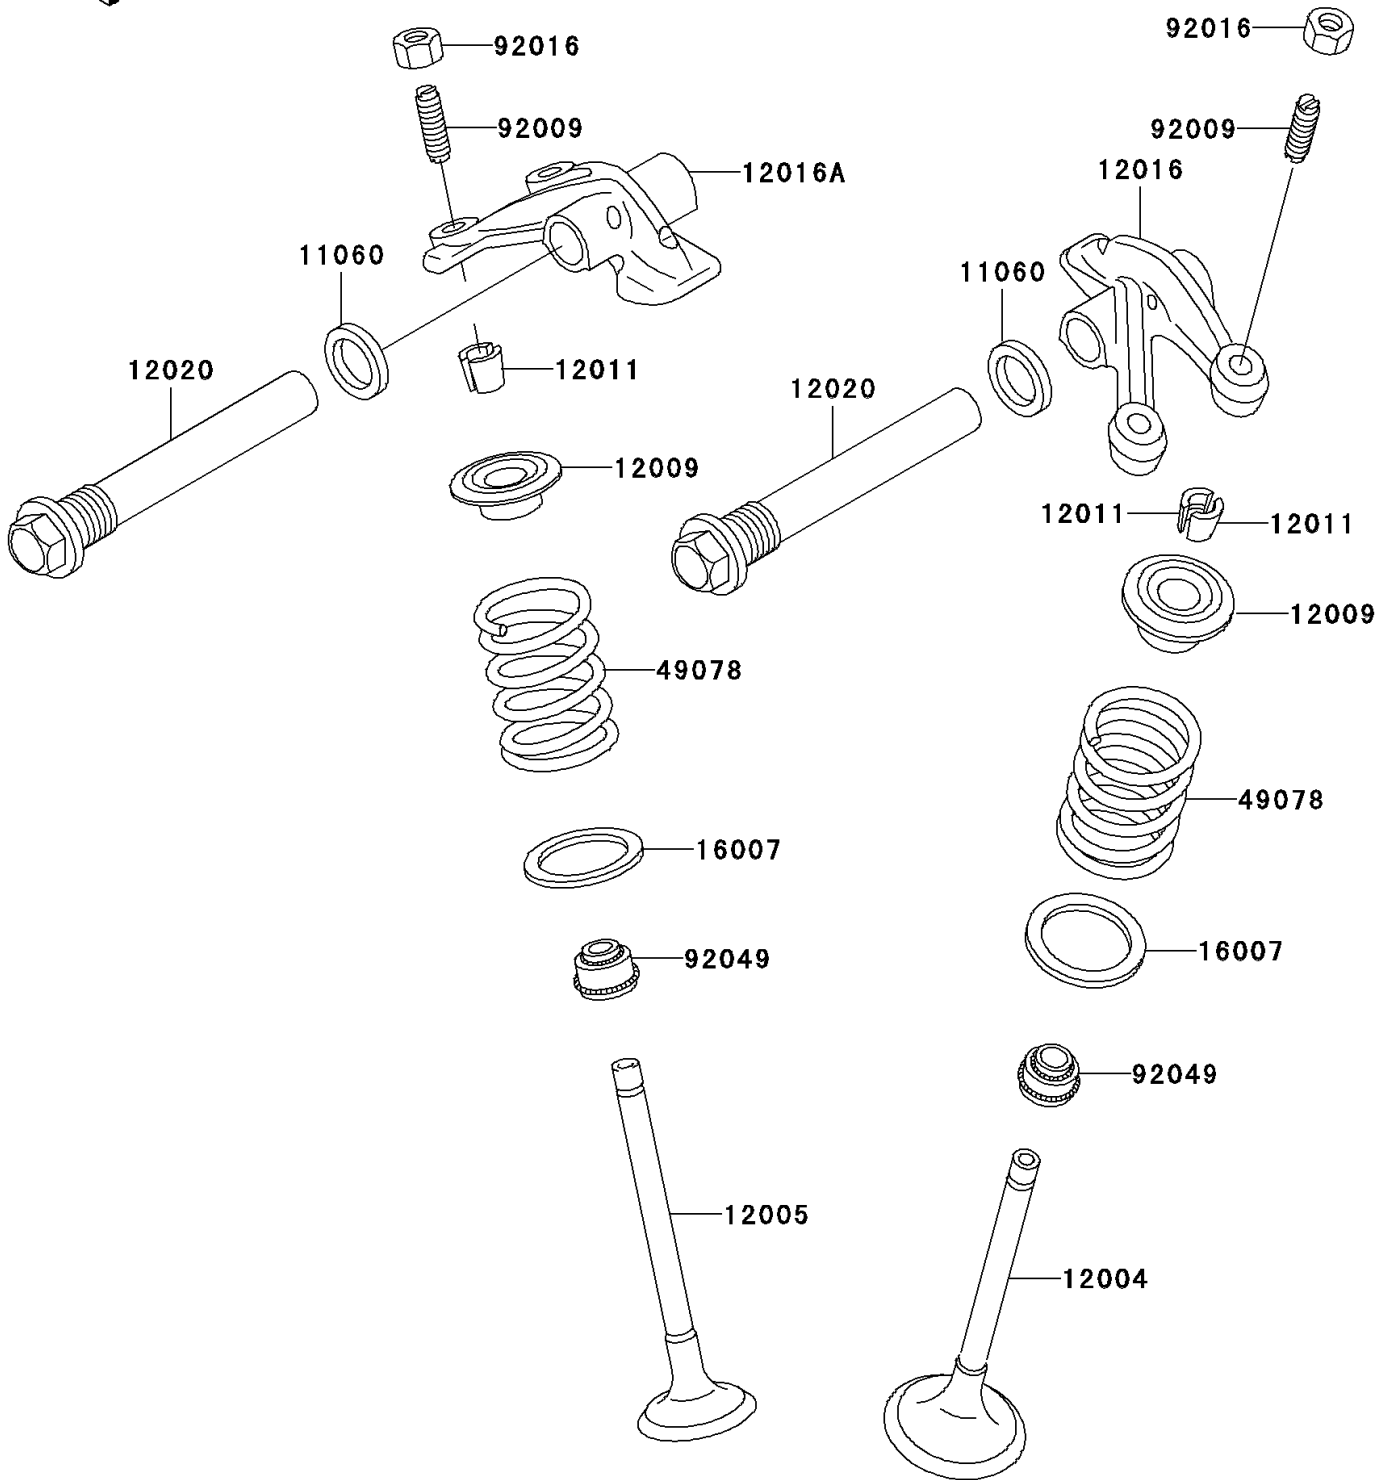

2001 Prairie 400 4X4 PARTS DIAGRAM

Valve(s)

E1210

2001 Prairie 400 4X4 PARTS LIST

Valve(s)

ITEM NAME	PART NUMBER	QUANTITY
GASKET,14X20X2 (Ref # 11060)	11060-1287	2
VALVE-INTAKE (Ref # 12004)	12004-1106	2
VALVE-EXHAUST (Ref # 12005)	12005-1189	2
RETAINER-VALVE SPRING (Ref # 12009)	12009-1054	4
COLLET (Ref # 12011)	12011-1003	8
ARM-ROCKER,INTAKE (Ref # 12016)	12016-1089	1
ARM-ROCKER,EXHAUST (Ref # 12016A)	12016-1090	1
SHAFT-ROCKER (Ref # 12020)	12020-1067	2
SEAT-SPRING,17.5X23.8X0.5 (Ref # 16007)	16007-1178	4
SPRING-ENGINE VALVE (Ref # 49078)	49078-1073	4
SCREW,6MM (Ref # 92009)	92009-1032	4
NUT,6MM (Ref # 92016)	92016-061	4
SEAL-OIL,RVC2-5.5X8.5X8.3 (Ref # 92049)	92049-1062	4