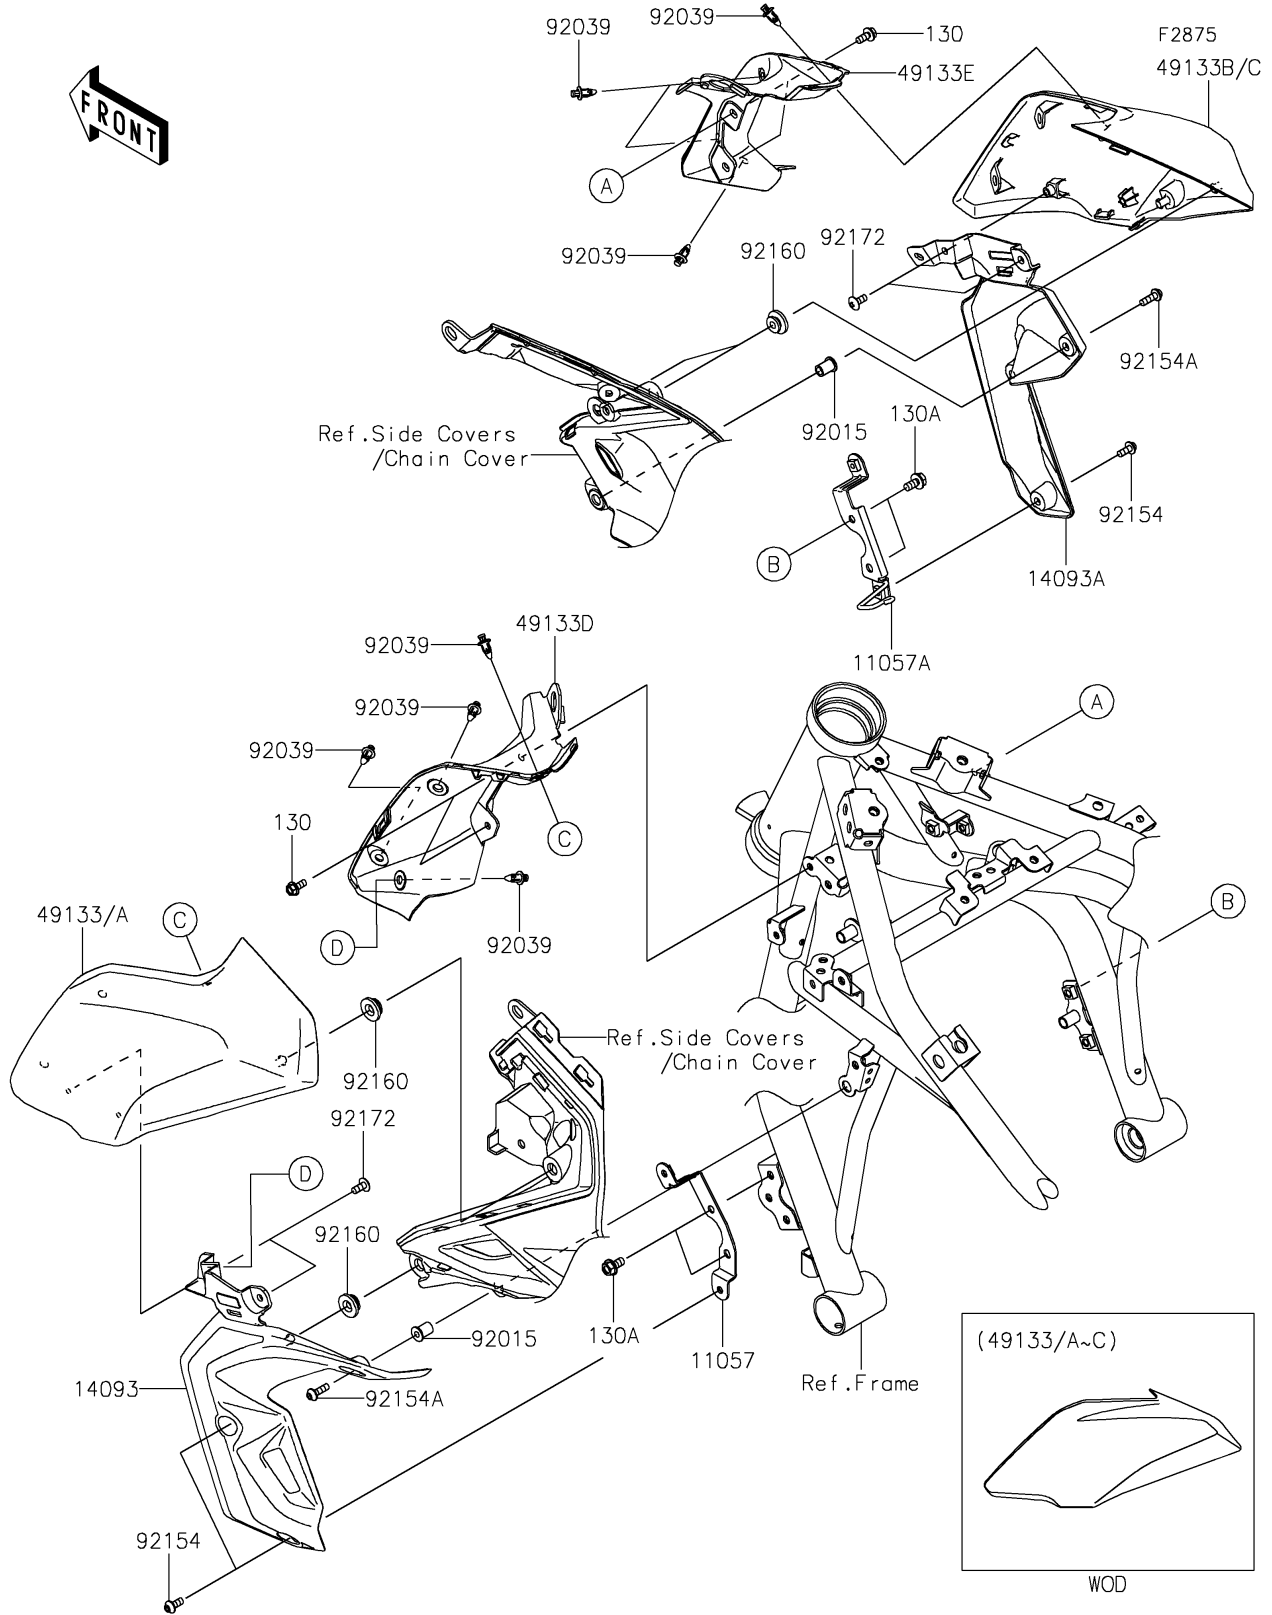

2017 Z650 PARTS DIAGRAM

Shroud

2017 Z650 PARTS LIST

Shroud

ITEM NAME	PART NUMBER	QUANTITY
BRACKET,RADIATOR COVER,LH (Ref # 11057)	11057-0120	1
BRACKET,RADIATOR COVER,RH (Ref # 11057A)	11057-0121	1
BOLT-FLANGED,5X12 (Ref # 130)	130BA0512	4
BOLT-FLANGED,6X12 (Ref # 130A)	130BA0612	4
COVER,RADIATOR,LH (Ref # 14093)	14093-0488	1
COVER,RADIATOR,RH (Ref # 14093A)	14093-0489	1
SHROUD,LH,M.S.BLACK (Ref # 49133)	49133-0019-660	1
SHROUD,LH,M.F.S.BLACK (Ref # 49133A)	49133-0019-739	1
SHROUD,RH,M.S.BLACK (Ref # 49133B)	49133-0020-660	1
SHROUD,RH,M.F.S.BLACK (Ref # 49133C)	49133-0020-739	1
SHROUD,LH,INNER (Ref # 49133D)	49133-0021	1
SHROUD,RH,INNER (Ref # 49133E)	49133-0022	1
NUT,WELL,5MM (Ref # 92015)	92015-1757	2
RIVET (Ref # 92039)	92039-0709	8
BOLT,SOCKET,5X12 (Ref # 92154)	92154-0917	4
BOLT,SOCKET,5X16 (Ref # 92154A)	92154-1701	2
DAMPER (Ref # 92160)	92160-1613	4
SCREW,5X12 (Ref # 92172)	92172-0821	4