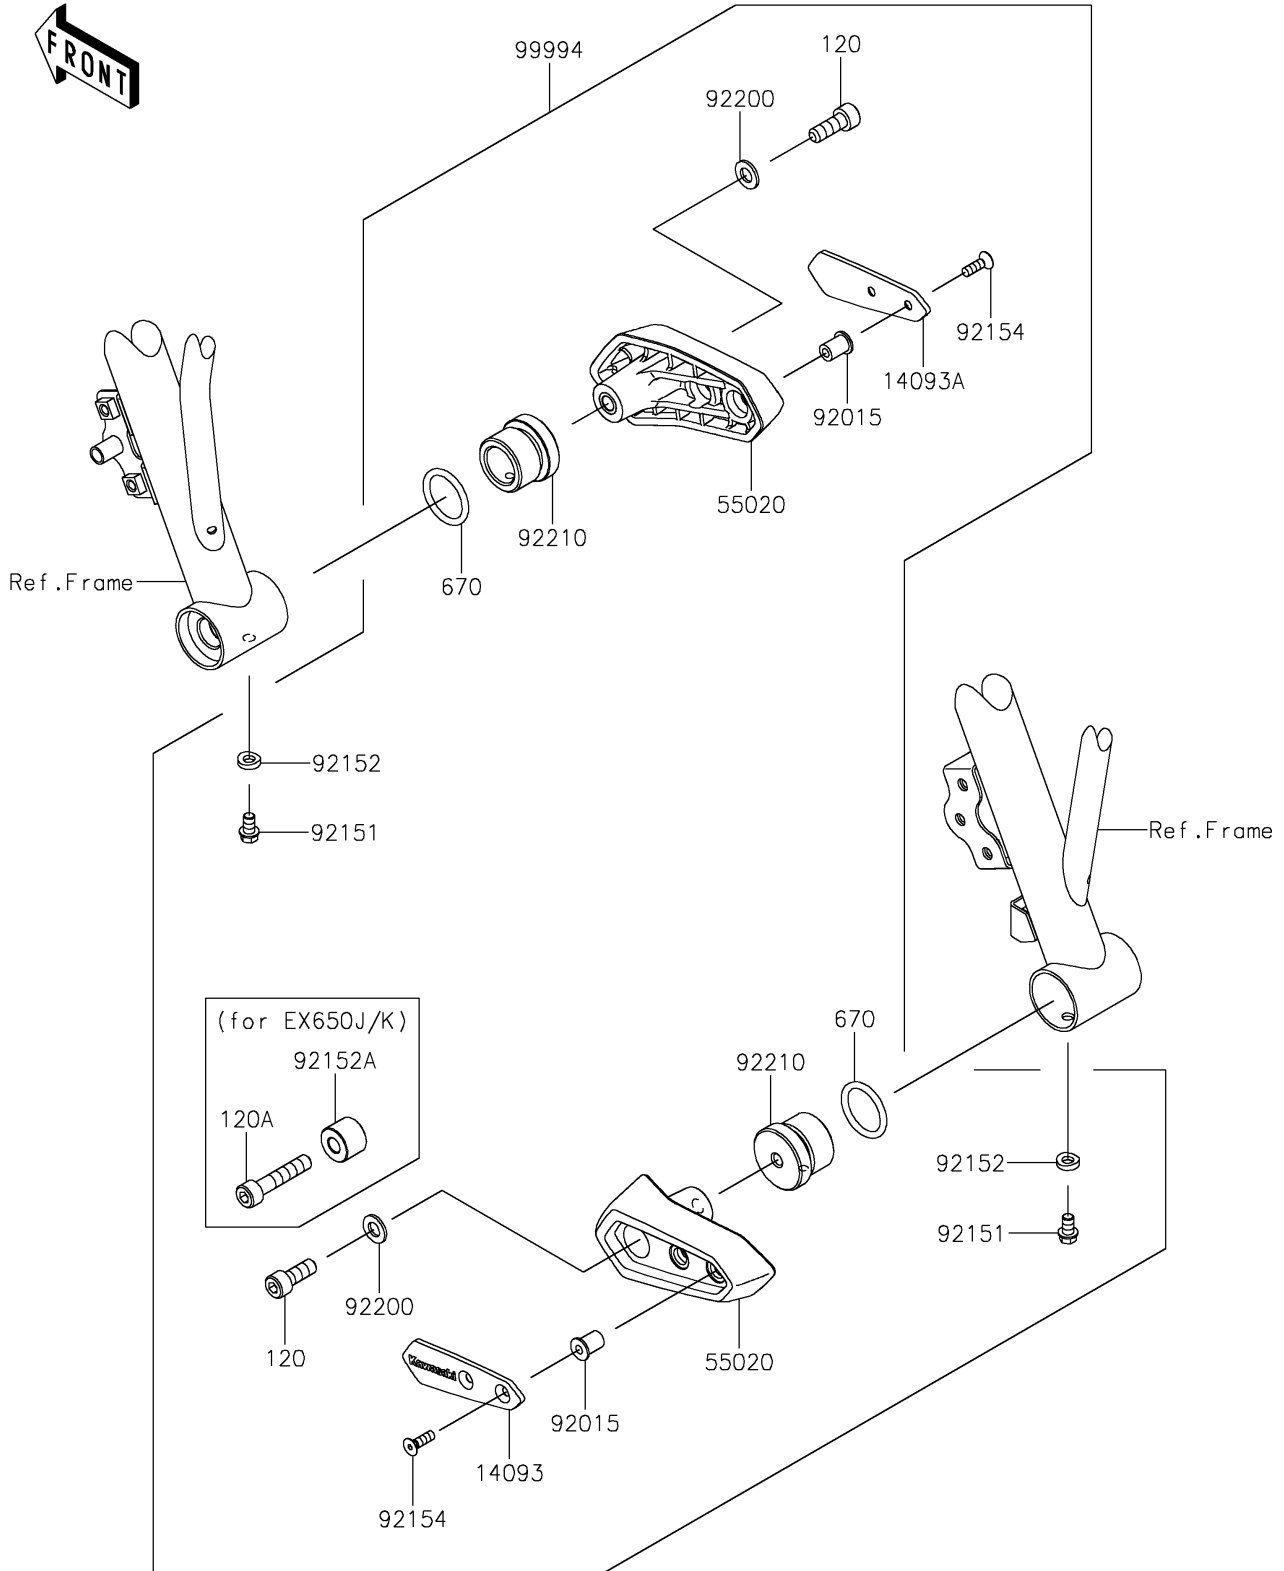

2019 Z650 PARTS DIAGRAM

Accessory(Frame Slider)

F2910B

2019 Z650 PARTS LIST

Accessory(Frame Slider)

ITEM NAME	PART NUMBER	QUANTITY
BOLT-SOCKET,8X22 (Ref # 120)	120CA0822	2
BOLT-SOCKET,8X40 (Ref # 120A)	120CA0840	1
COVER,SLIDER,LH (Ref # 14093)	14093-0350	1
COVER,SLIDER,RH (Ref # 14093A)	14093-0351	1
GUARD (Ref # 55020)	55020-1997	2
O RING,26MM (Ref # 670)	670B3026	2
NUT,WELL,5MM (Ref # 92015)	92015-1757	4
BOLT,6X10 (Ref # 92151)	92151-1277	2
COLLAR,6.3X12 (Ref # 92152)	92152-2236	2
COLLAR,8.3X20X15 (Ref # 92152A)	92152-2237	1
BOLT,SOCKET,5X16 (Ref # 92154)	92154-1014	4
WASHER,8.4X16X1.6 (Ref # 92200)	92200-0807	2
NUT (Ref # 92210)	92210-1505	2
KIT-ACCESSORY,FRAME SLIDER (Ref # 99994)	99994-0797	1