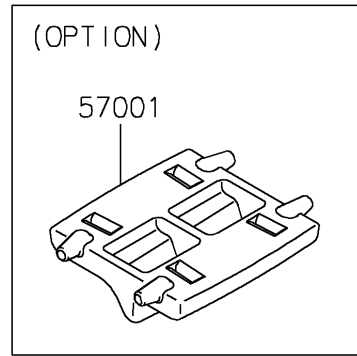

2019 Z650 PARTS DIAGRAM

Accessory(Decals)

F2910D

2019 Z650 PARTS LIST

Accessory(Decals)

ITEM NAME	PART NUMBER	QUANTITY
RIM STRIPE APPLICATOR (Ref # 57001)	57001-1752	AR
WHEEL RIM TAPE, GREEN (Ref # 99994)	99994-0932	1
WHEEL RIM TAPE, SILVER (Ref # 99994A)	99994-0933	1