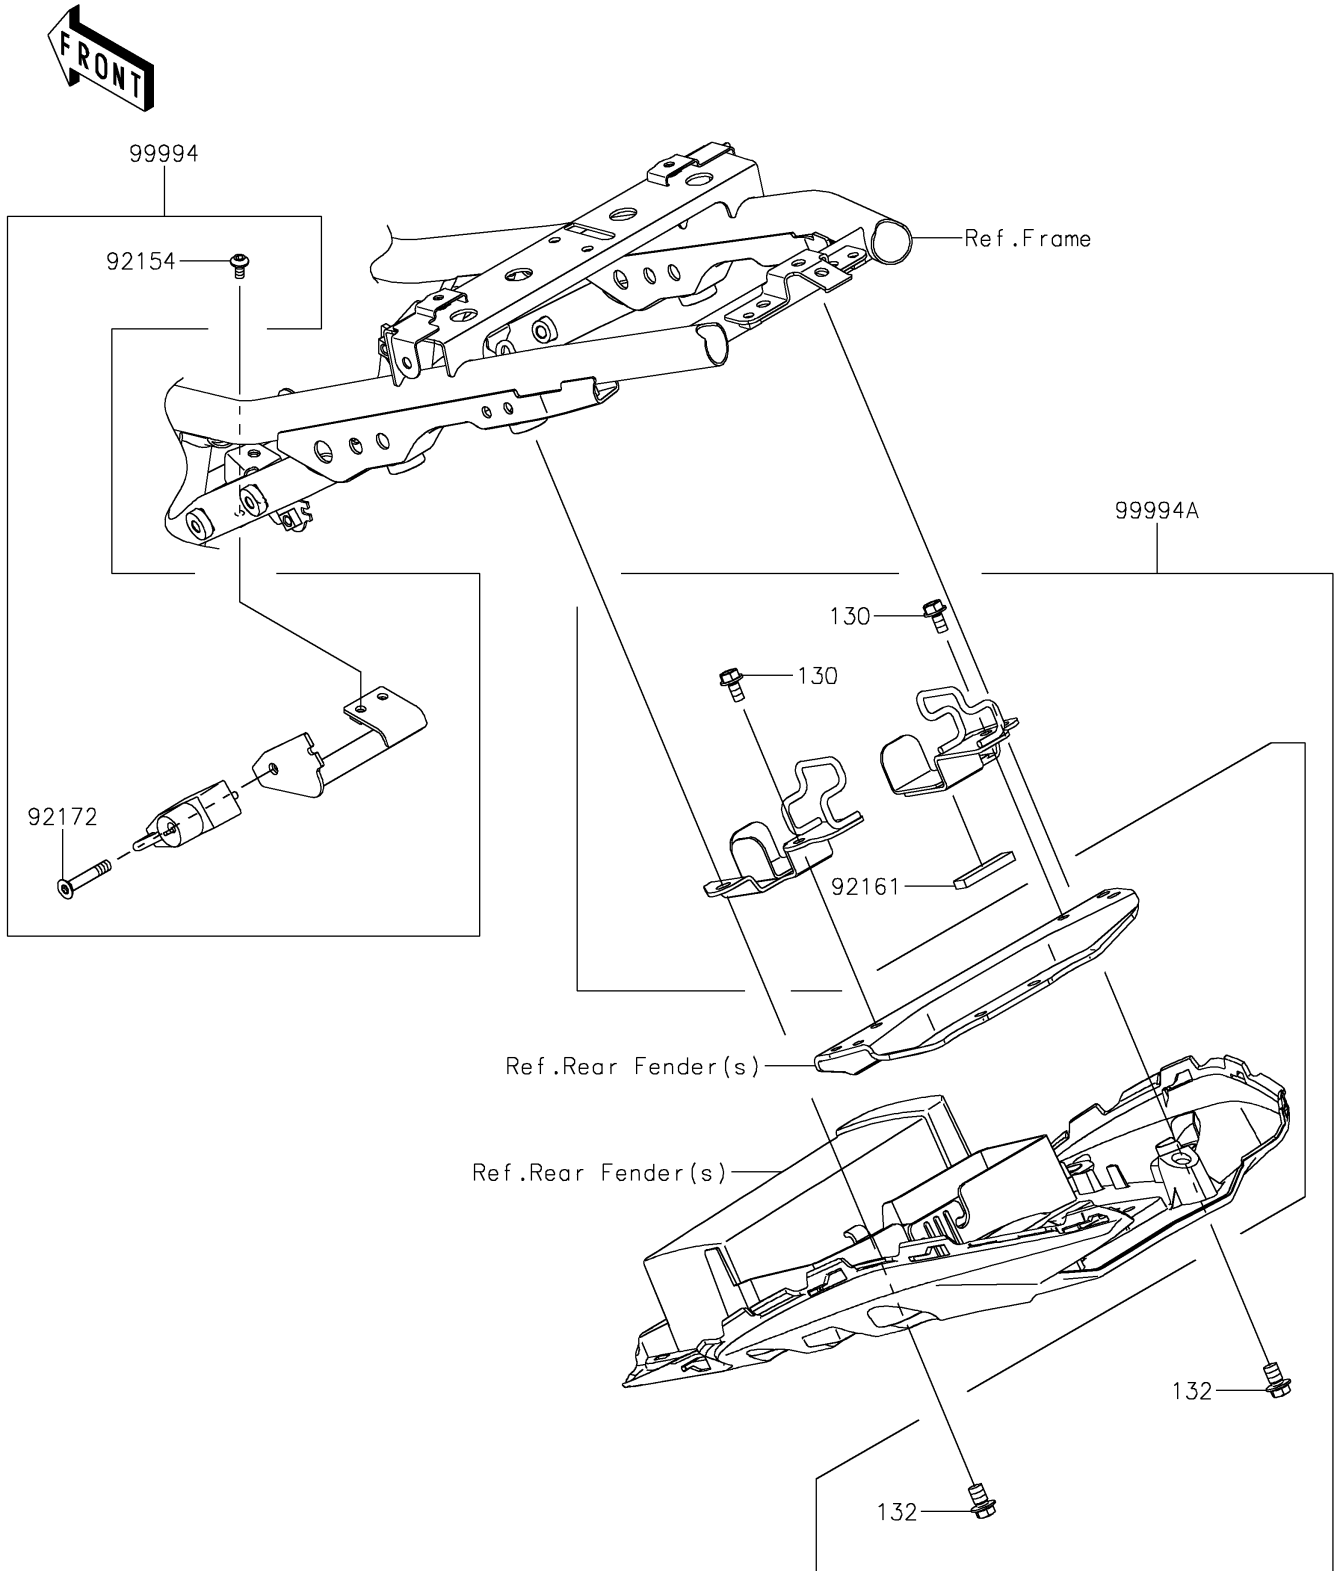

2019 Z650 PARTS DIAGRAM

Accessory(U-Lock Bracket etc.)

F2910H

2019 Z650 PARTS LIST

Accessory(U-Lock Bracket etc.)

ITEM NAME	PART NUMBER	QUANTITY
BOLT-FLANGED,6X12 (Ref # 130)	130BA0612	2
BOLT-FLANGED-SMALL (Ref # 132)	132BA0812	2
BOLT,SOCKET,5X10 (Ref # 92154)	92154-0211	2
DAMPER,TANK COVER (Ref # 92161)	92161-0804	1
SCREW,HEXLOBE,6X35 (Ref # 92172)	92172-0835	1
KIT-ACCESSORY,HELMET LOCK (Ref # 99994)	99994-0809	1
KIT-ACC,BRACKET FOR U-LOCK (Ref # 99994A)	99994-0985	1