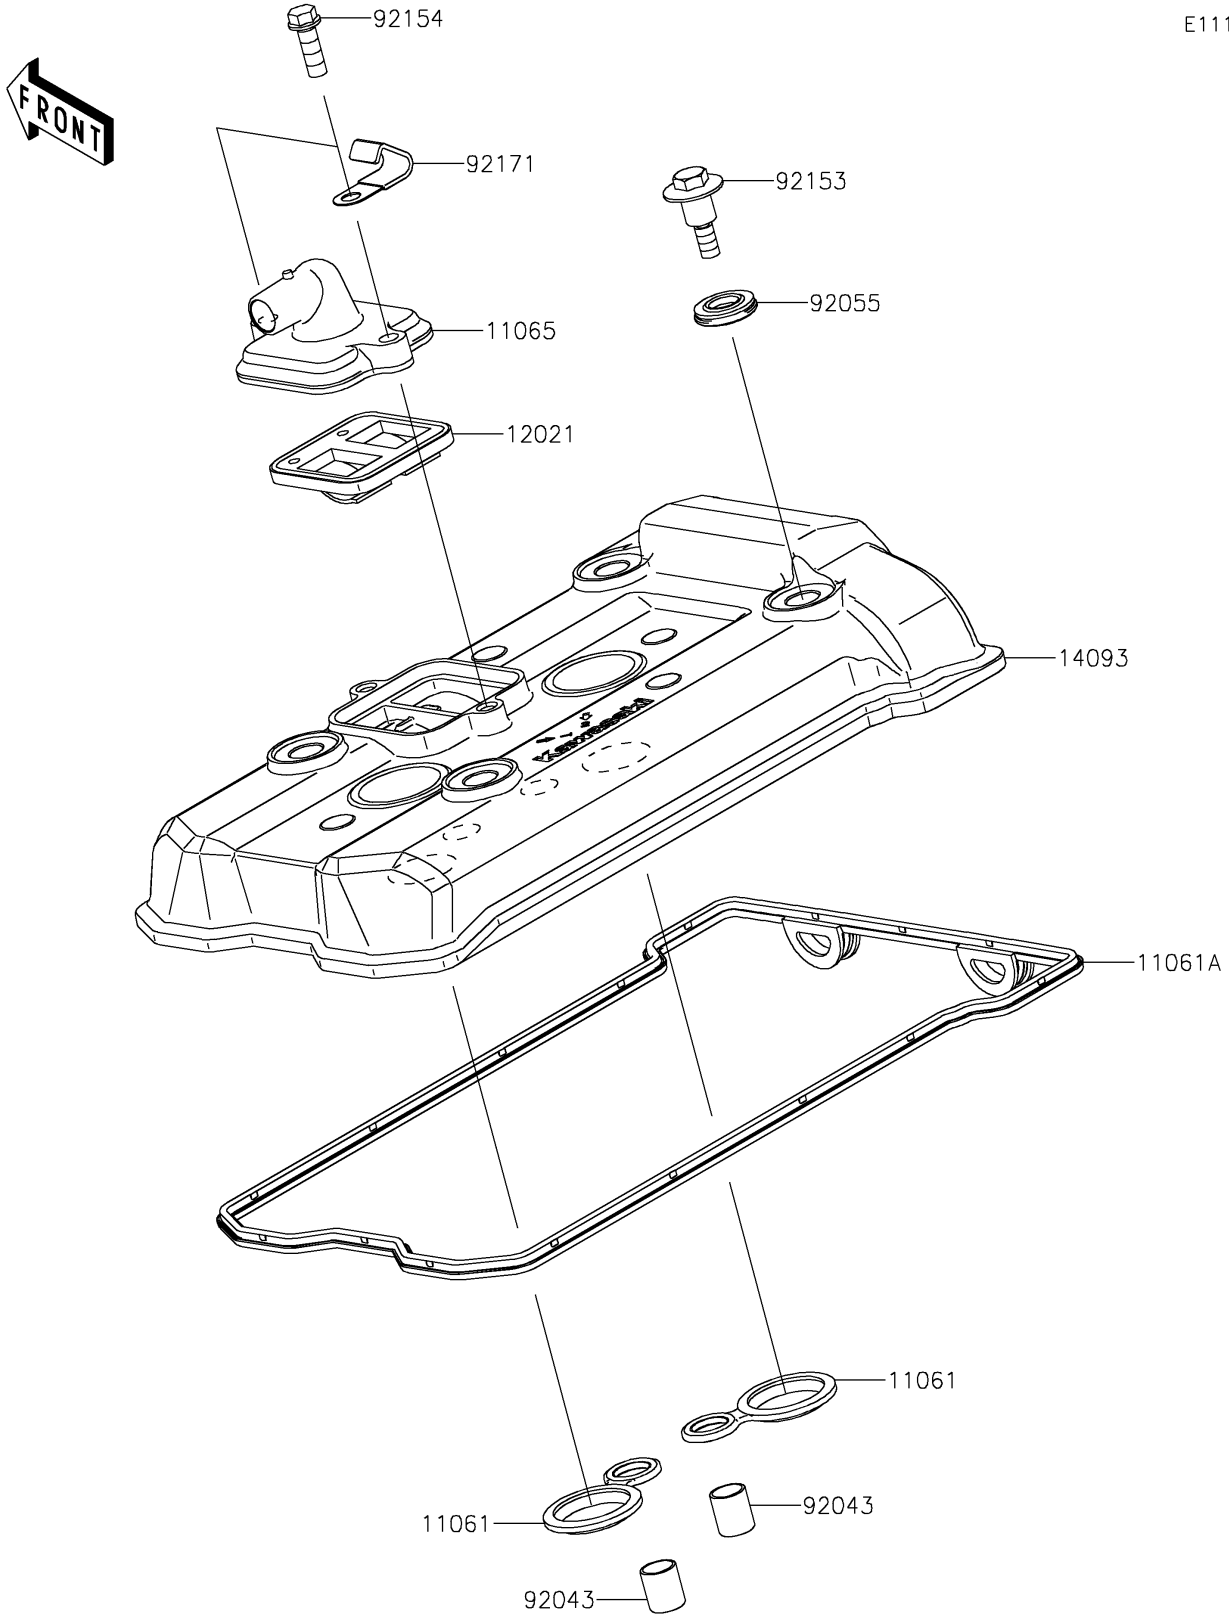

2019 Z650 ABS PARTS DIAGRAM

Cylinder Head Cover

E1112

2019 Z650 ABS PARTS LIST

Cylinder Head Cover

ITEM NAME	PART NUMBER	QUANTITY
GASKET,SPARK PLUG HOLE (Ref # 11061)	11061-0105	2
GASKET,HEAD COVER (Ref # 11061A)	11061-1184	1
CAP (Ref # 11065)	11065-0709	1
VALVE-ASSY-REED (Ref # 12021)	12021-0708	1
COVER,HEAD (Ref # 14093)	14093-0415	1
PIN,10.1X12X14 (Ref # 92043)	92043-4009	2
RING-O (Ref # 92055)	92055-0187	4
BOLT,HEAD COVER (Ref # 92153)	92153-0793	4
BOLT,FLANGED,6X18 (Ref # 92154)	92154-1775	2
CLAMP (Ref # 92171)	92171-0813	1