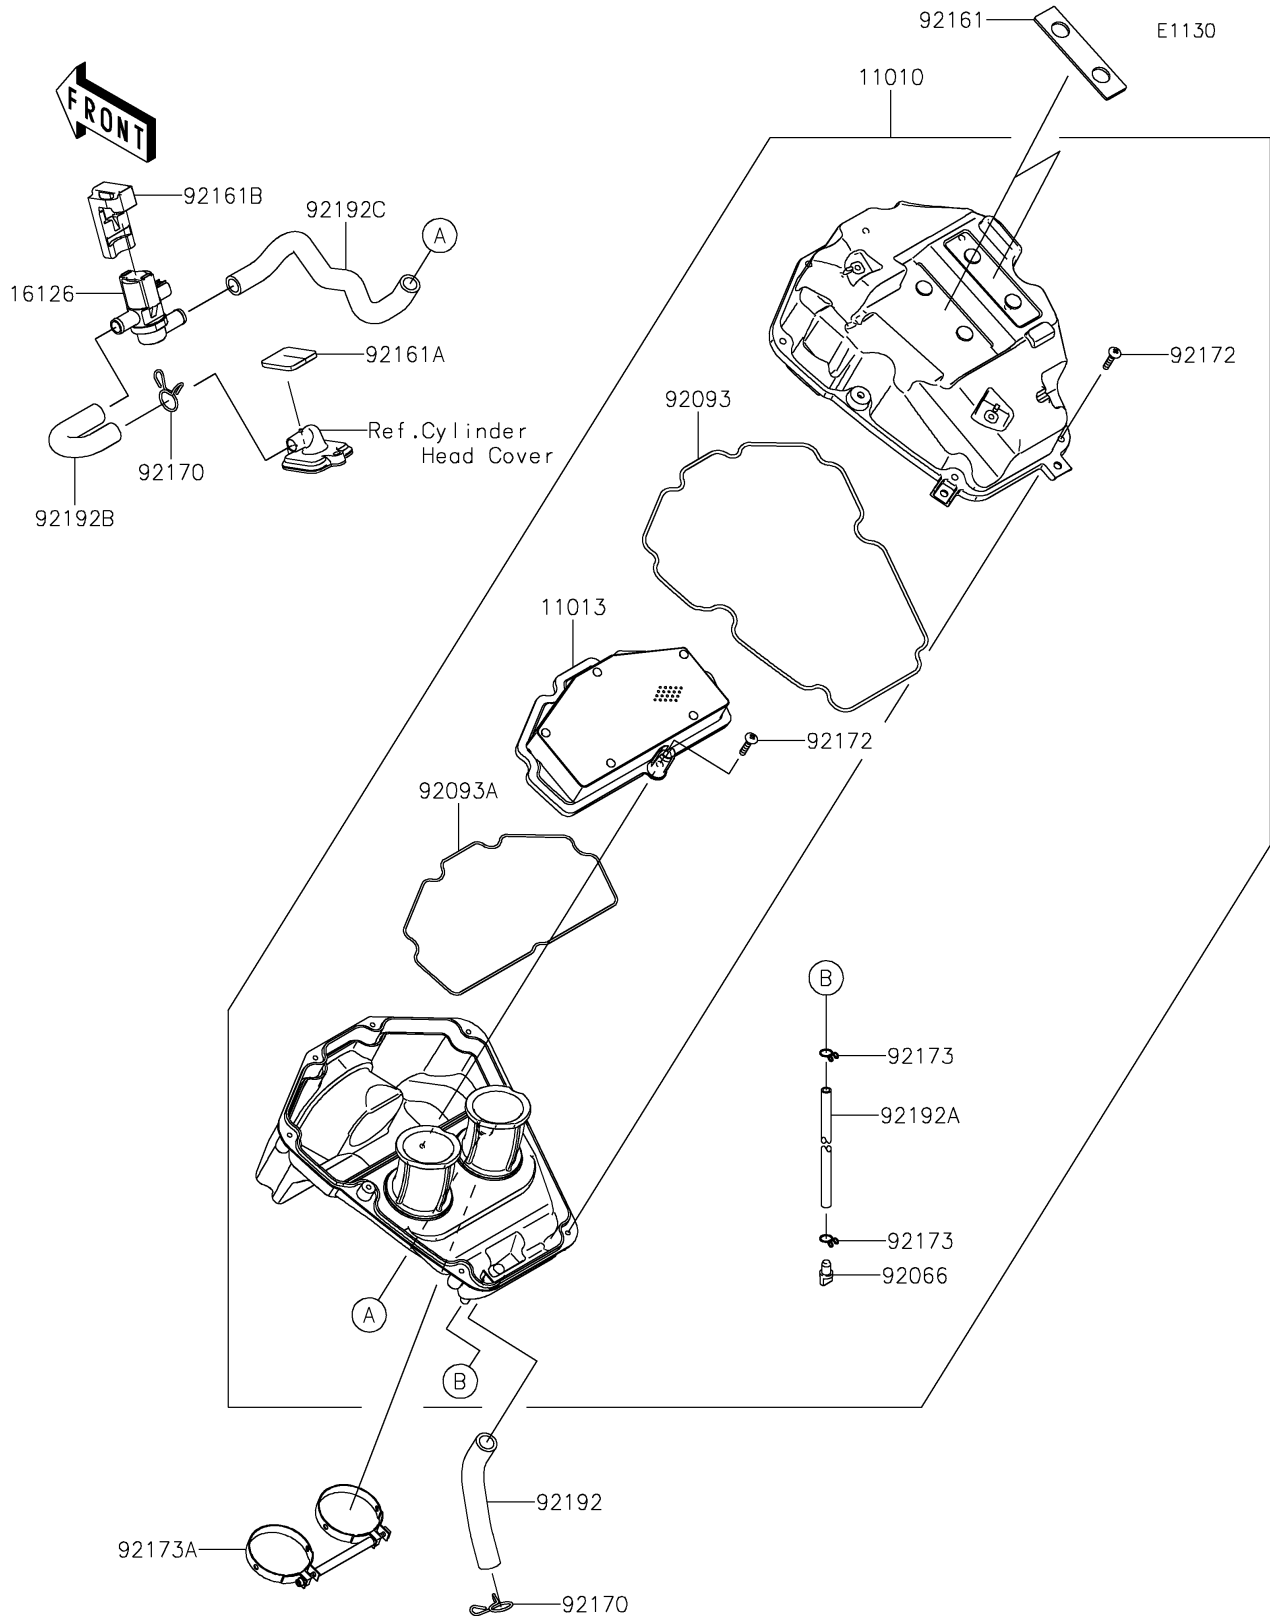

2017 Z650 ABS PARTS DIAGRAM

Air Cleaner

2017 Z650 ABS PARTS LIST

Air Cleaner

ITEM NAME	PART NUMBER	QUANTITY
FILTER-ASSY-AIR (Ref # 11010)	11010-0852	1
ELEMENT-AIR FILTER (Ref # 11013)	11013-0745	1
VALVE,AIR SWITING (Ref # 16126)	16126-0019	1
PLUG,DRAIN (Ref # 92066)	92066-0782	1
SEAL (Ref # 92093)	92093-0610	1
SEAL,ELEMENT (Ref # 92093A)	92093-0611	1
DAMPER (Ref # 92161)	92161-1428	2
DAMPER (Ref # 92161A)	92161-1899	1
DAMPER (Ref # 92161B)	92161-1933	1
CLAMP (Ref # 92170)	92170-1017	2
SCREW,5X25 (Ref # 92172)	92172-0891	9
CLAMP,10MM (Ref # 92173)	92173-1044	2
CLAMP (Ref # 92173A)	92173-1698	1
TUBE,BREATHER (Ref # 92192)	92192-0958	1
TUBE,DRAIN,L=245 (Ref # 92192A)	92192-1380	1
TUBE,ASV-HEAD (Ref # 92192B)	92192-1698	1
TUBE,A/C-ASV (Ref # 92192C)	92192-1699	1