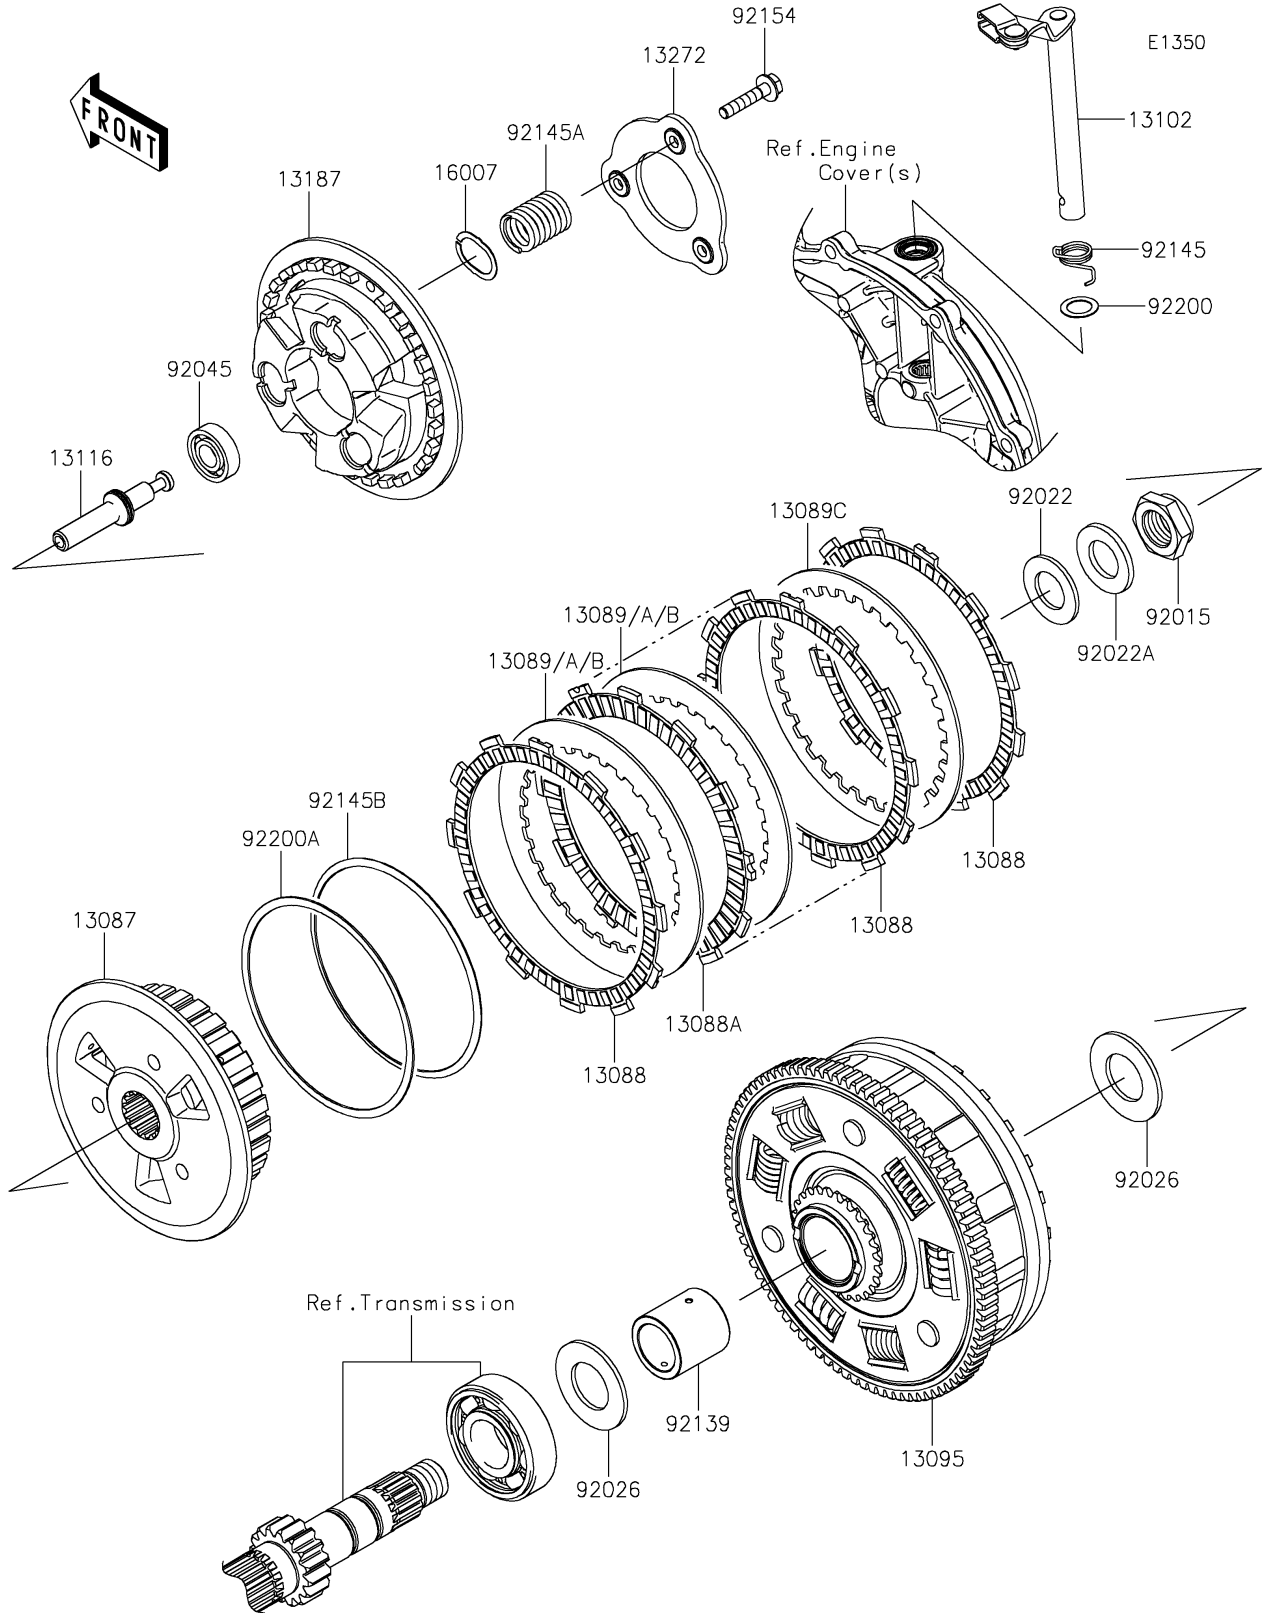

2017 Z650 ABS PARTS DIAGRAM

Clutch

2017 Z650 ABS PARTS LIST

Clutch

ITEM NAME	PART NUMBER	QUANTITY
HUB-CLUTCH (Ref # 13087)	13087-0581	1
PLATE-FRICTION (Ref # 13088)	13088-0557	3
PLATE-FRICTION (Ref # 13088A)	13088-0566	4
PLATE-CLUTCH,T=2.0 (Ref # 13089)	13089-0021	5
PLATE-CLUTCH,T=1.6 (Ref # 13089A)	13089-0038	AR
PLATE-CLUTCH,T=2.3 (Ref # 13089B)	13089-0039	AR
PLATE-CLUTCH (Ref # 13089C)	13089-0558	1
HOUSING-COMP-CLUTCH (Ref # 13095)	13095-0585	1
RELEASE-COMP-CLUTCH (Ref # 13102)	13102-0070	1
ROD-PUSH (Ref # 13116)	13116-0734	1
PLATE-CLUTCH OPERATING (Ref # 13187)	13187-0029	1
PLATE (Ref # 13272)	13272-1303	1
SEAT-SPRING (Ref # 16007)	16007-0736	3
NUT,20MM (Ref # 92015)	92015-1555	1
WASHER,20.3X36X2.3 (Ref # 92022)	92022-1116	1
WASHER,20.3X36X3.7 (Ref # 92022A)	92022-1868	1
SPACER,25.5X47X2.5 (Ref # 92026)	92026-0716	2
BEARING-BALL,6001C3ML01 (Ref # 92045)	92045-1235	1
BUSHING (Ref # 92139)	92139-0710	1
SPRING,CLUTCH RELEASE (Ref # 92145)	92145-0897	1
SPRING (Ref # 92145A)	92145-1732	3
SPRING (Ref # 92145B)	92145-1765	1
BOLT,UPSET,6X30 (Ref # 92154)	92154-0997	3
WASHER,12X18.5X0.5 (Ref # 92200)	92200-1487	1
WASHER,T=1.0 (Ref # 92200A)	92200-1579	1