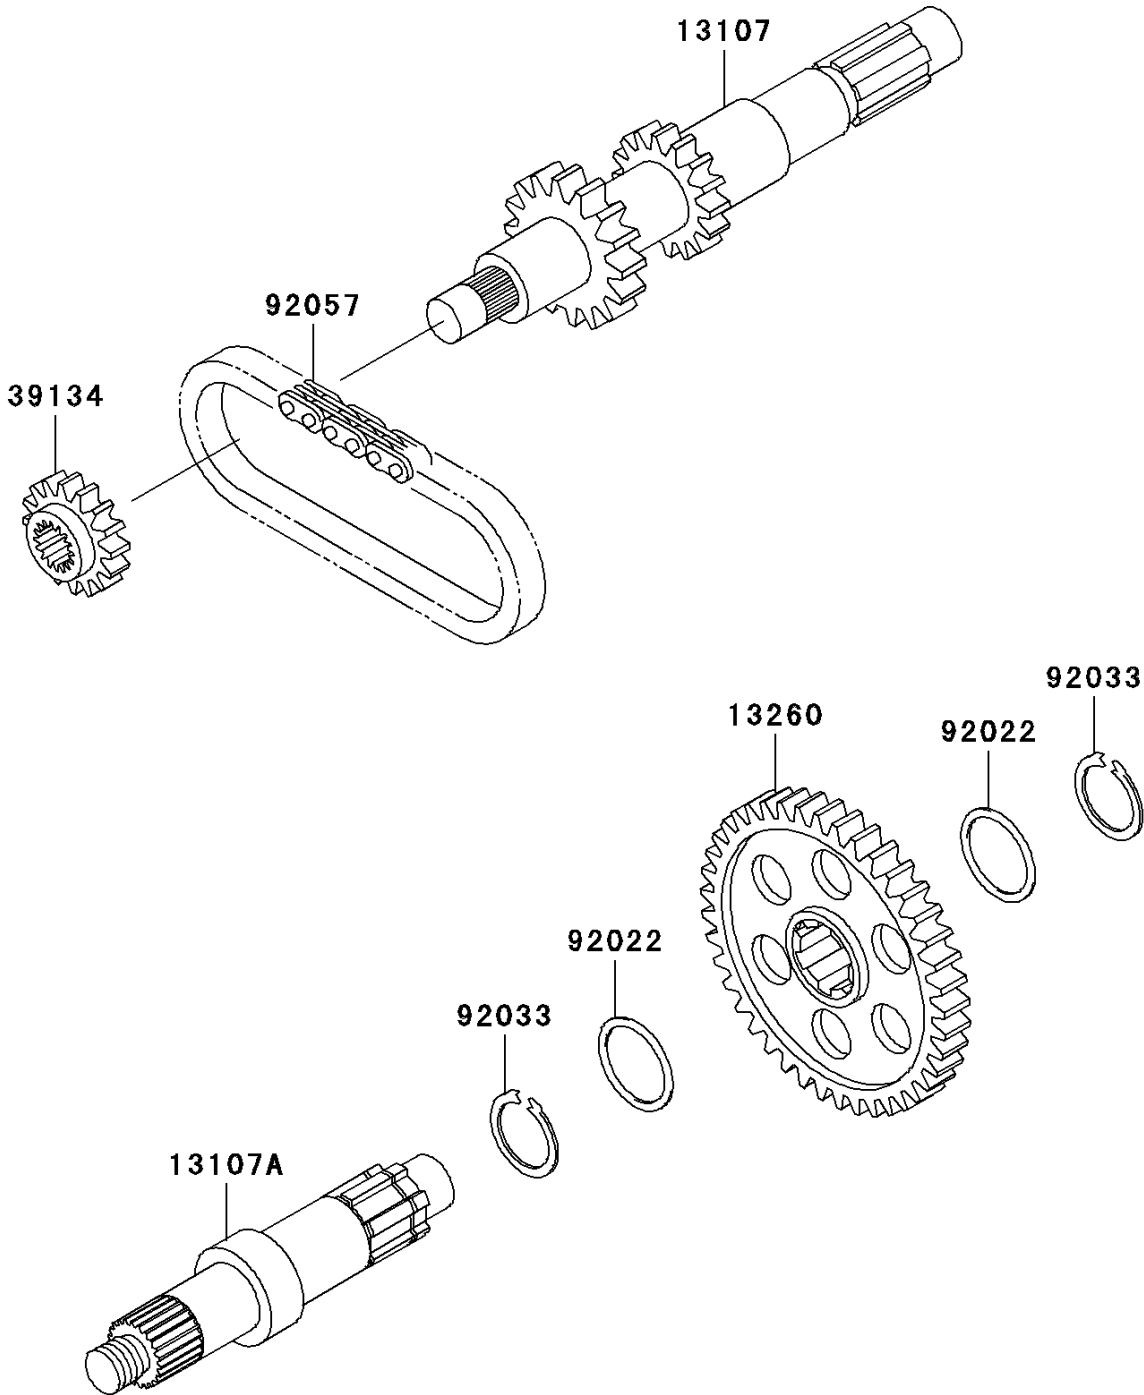

2001 Prairie 400 4X4 PARTS DIAGRAM

Transmission

E1361

2001 Prairie 400 4X4 PARTS LIST

Transmission

ITEM NAME	PART NUMBER	QUANTITY
SHAFT,INPUT (Ref # 13107)	13107-1395	1
SHAFT,OUTPUT (Ref # 13107A)	13107-1396	1
GEAR,OUTPUT,44T (Ref # 13260)	13260-1736	1
SPROCKET-DRIVE,REVERSE,19T (Ref # 39134)	39134-1060	1
WASHER,28.1X34X1.0 (Ref # 92022)	92022-1731	2
RING-SNAP,25.9X30.6X1.2 (Ref # 92033)	92033-1037	2
CHAIN,REVERSE,81RH2520-52 (Ref # 92057)	92057-1465	1