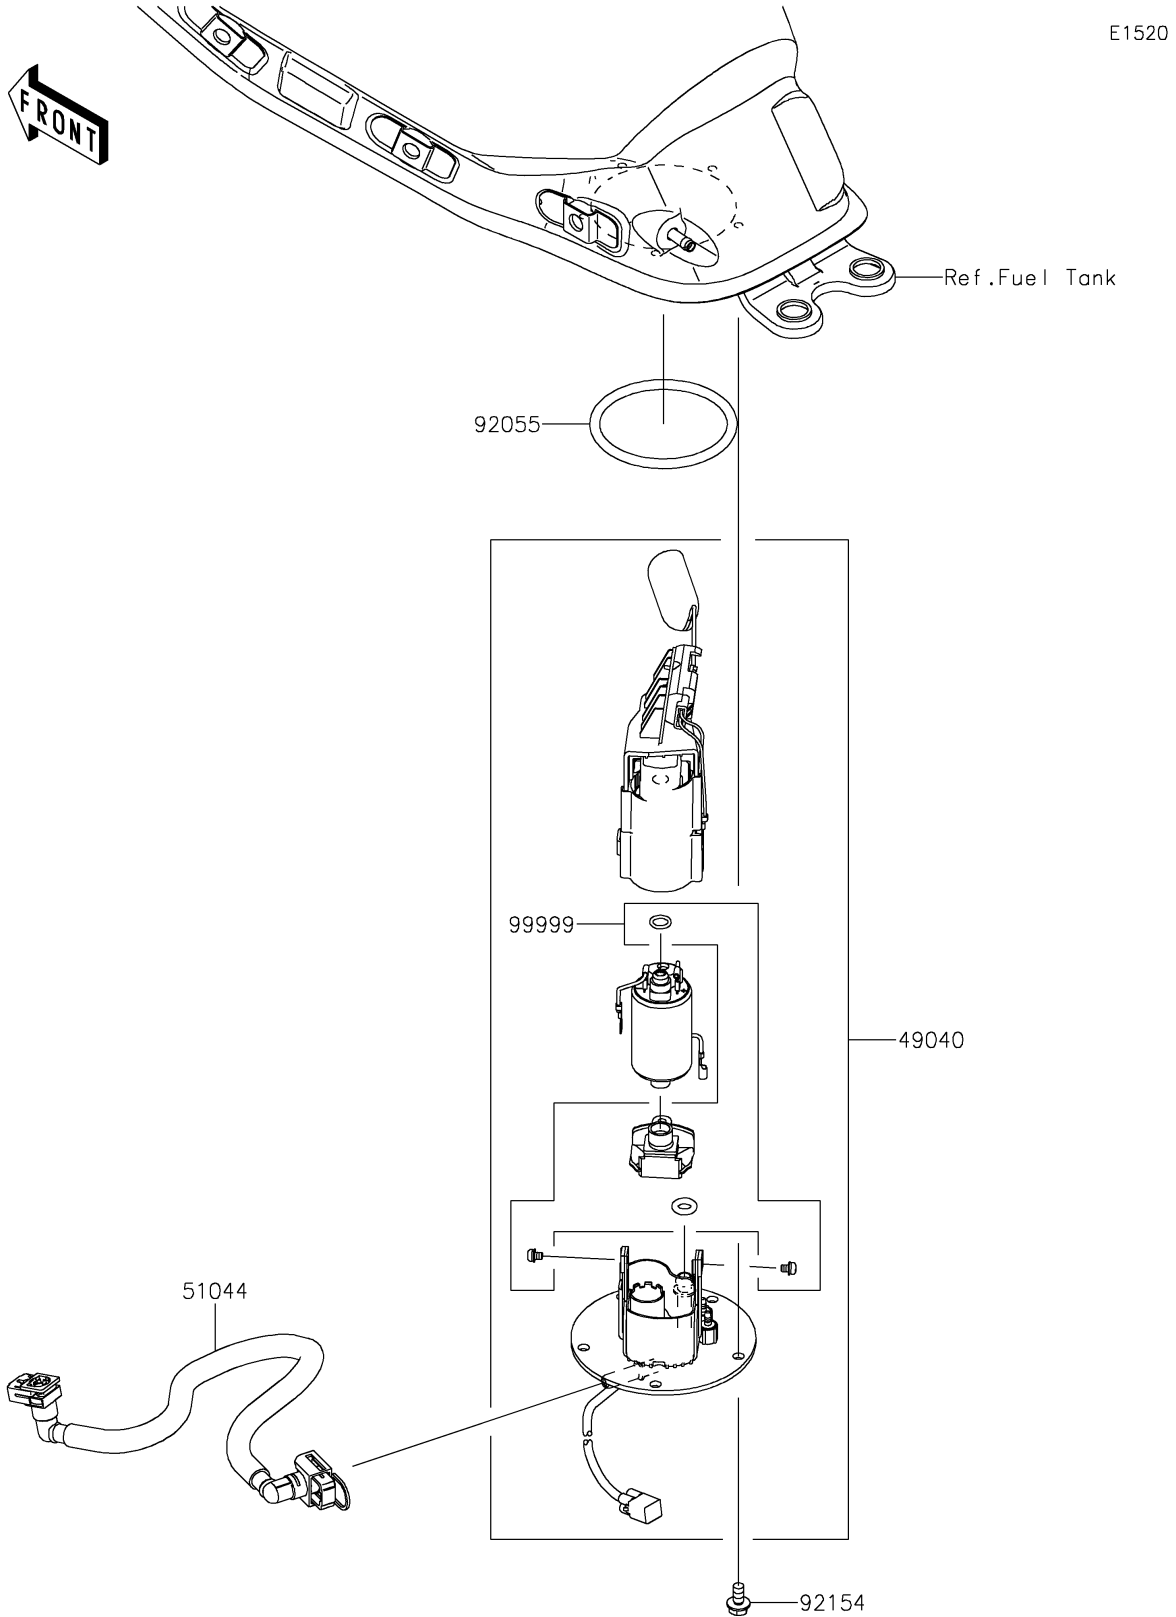

2018 Z650 ABS PARTS DIAGRAM

Fuel Pump

2018 Z650 ABS PARTS LIST

Fuel Pump

ITEM NAME	PART NUMBER	QUANTITY
PUMP-FUEL (Ref # 49040)	49040-0754	1
TUBE-ASSY,FUEL (Ref # 51044)	51044-0847	1
RING-O,74.6X5.7 (Ref # 92055)	92055-0728	1
BOLT,FLANGED,6X12 (Ref # 92154)	92154-2335	5
KIT,FUEL FILTER (Ref # 99999)	99999-0525	1