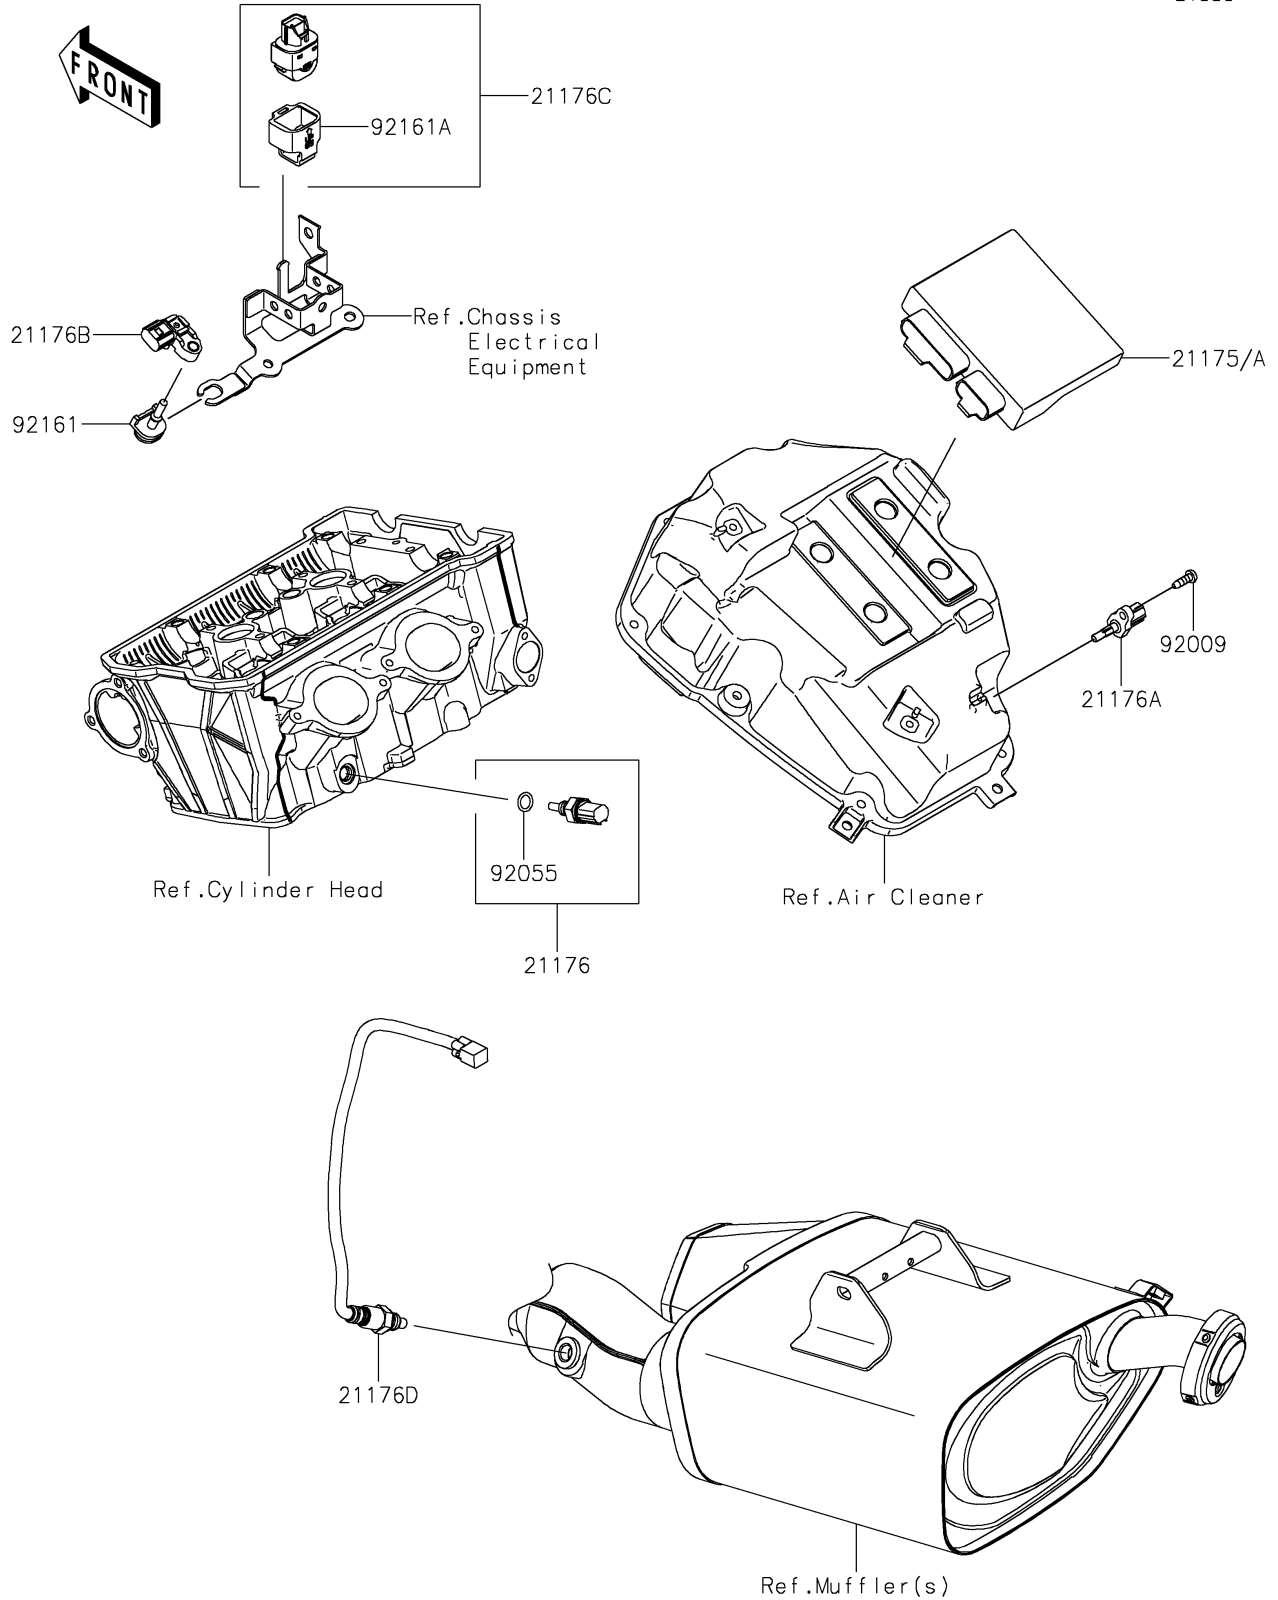

2017 Z650 ABS PARTS DIAGRAM

Fuel Injection

E1530

2017 Z650 ABS PARTS LIST

Fuel Injection

ITEM NAME	PART NUMBER	QUANTITY
CONTROL UNIT-ELECTRONIC (Ref # 21175)	21175-1187	1
CONTROL UNIT-ELECTRONIC (Ref # 21175A)	21175-1194	1
SENSOR,WATER TEMP (Ref # 21176)	21176-0009	1
SENSOR,AIR TEMPERATURE (Ref # 21176A)	21176-0048	1
SENSOR,PRESSURE (Ref # 21176B)	21176-0111	1
SENSOR,VEHICLE-DOWN (Ref # 21176C)	21176-0704	1
SENSOR,OXYGEN (Ref # 21176D)	21176-0824	1
SCREW,TAPPING,5X16 (Ref # 92009)	92009-1984	1
RING-O,9.5X1.9 (Ref # 92055)	92055-0016	1
DAMPER (Ref # 92161)	92161-0673	1
DAMPER (Ref # 92161A)	92161-0951	1