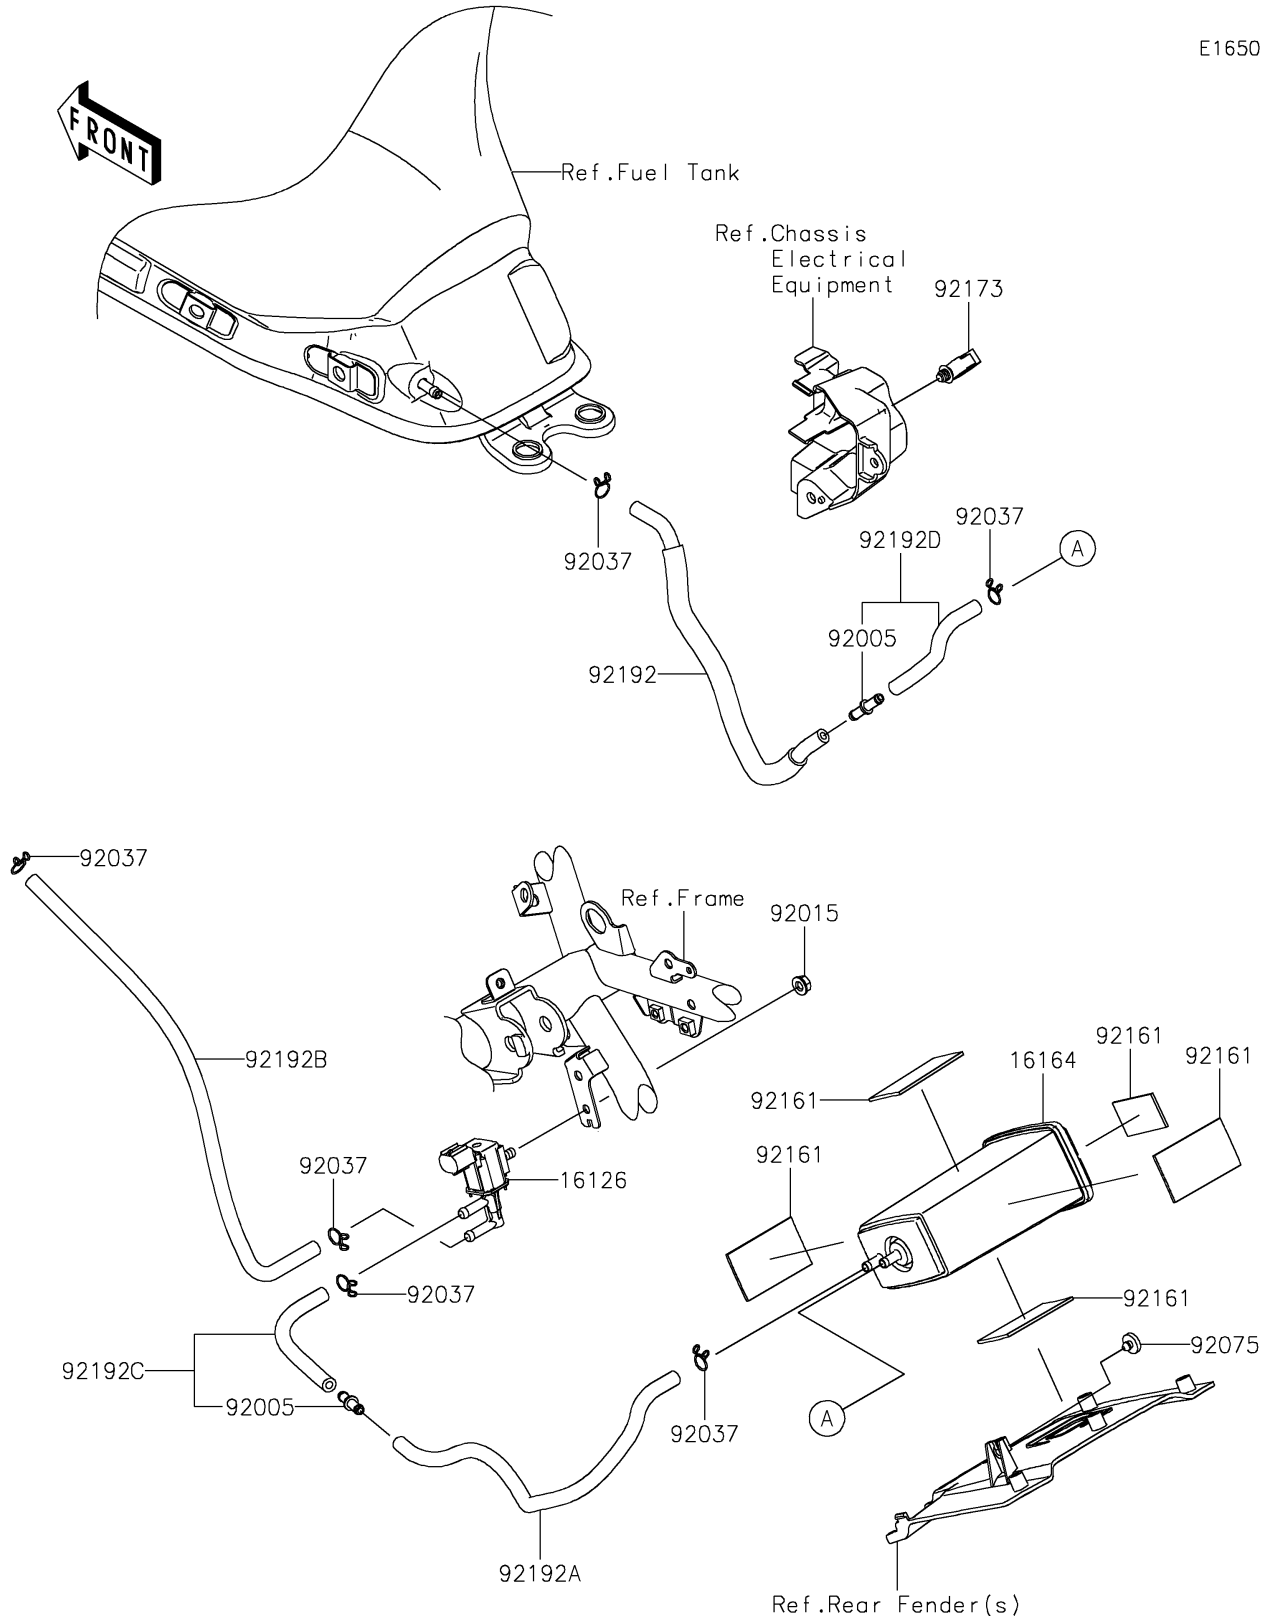

2019 Z650 ABS PARTS DIAGRAM

Fuel Evaporative System(CA)

E1650

2019 Z650 ABS PARTS LIST

Fuel Evaporative System(CA)

ITEM NAME	PART NUMBER	QUANTITY
VALVE,SOLENOID (Ref # 16126)	16126-0705	1
CANISTER (Ref # 16164)	16164-0012	1
FITTING (Ref # 92005)	92005-0721	2
NUT,FLANGED,6MM (Ref # 92015)	92015-1367	1
CLAMP,TUBE (Ref # 92037)	92037-147	6
DAMPER,BOOST SENSOR (Ref # 92075)	92075-2113	1
DAMPER (Ref # 92161)	92161-1883	5
CLAMP,HOLDER CLIP (Ref # 92173)	92173-0868	1
TUBE,TANK-FITTING (Ref # 92192)	92192-1659	1
TUBE,CANISTER-FITTING (Ref # 92192A)	92192-1660	1
TUBE,VALVE-THROTTLE BODY (Ref # 92192B)	92192-1661	1
TUBE,VALVE-FITTING (Ref # 92192C)	92192-1700	1
TUBE,CANISTER-FITTING (Ref # 92192D)	92192-1701	1