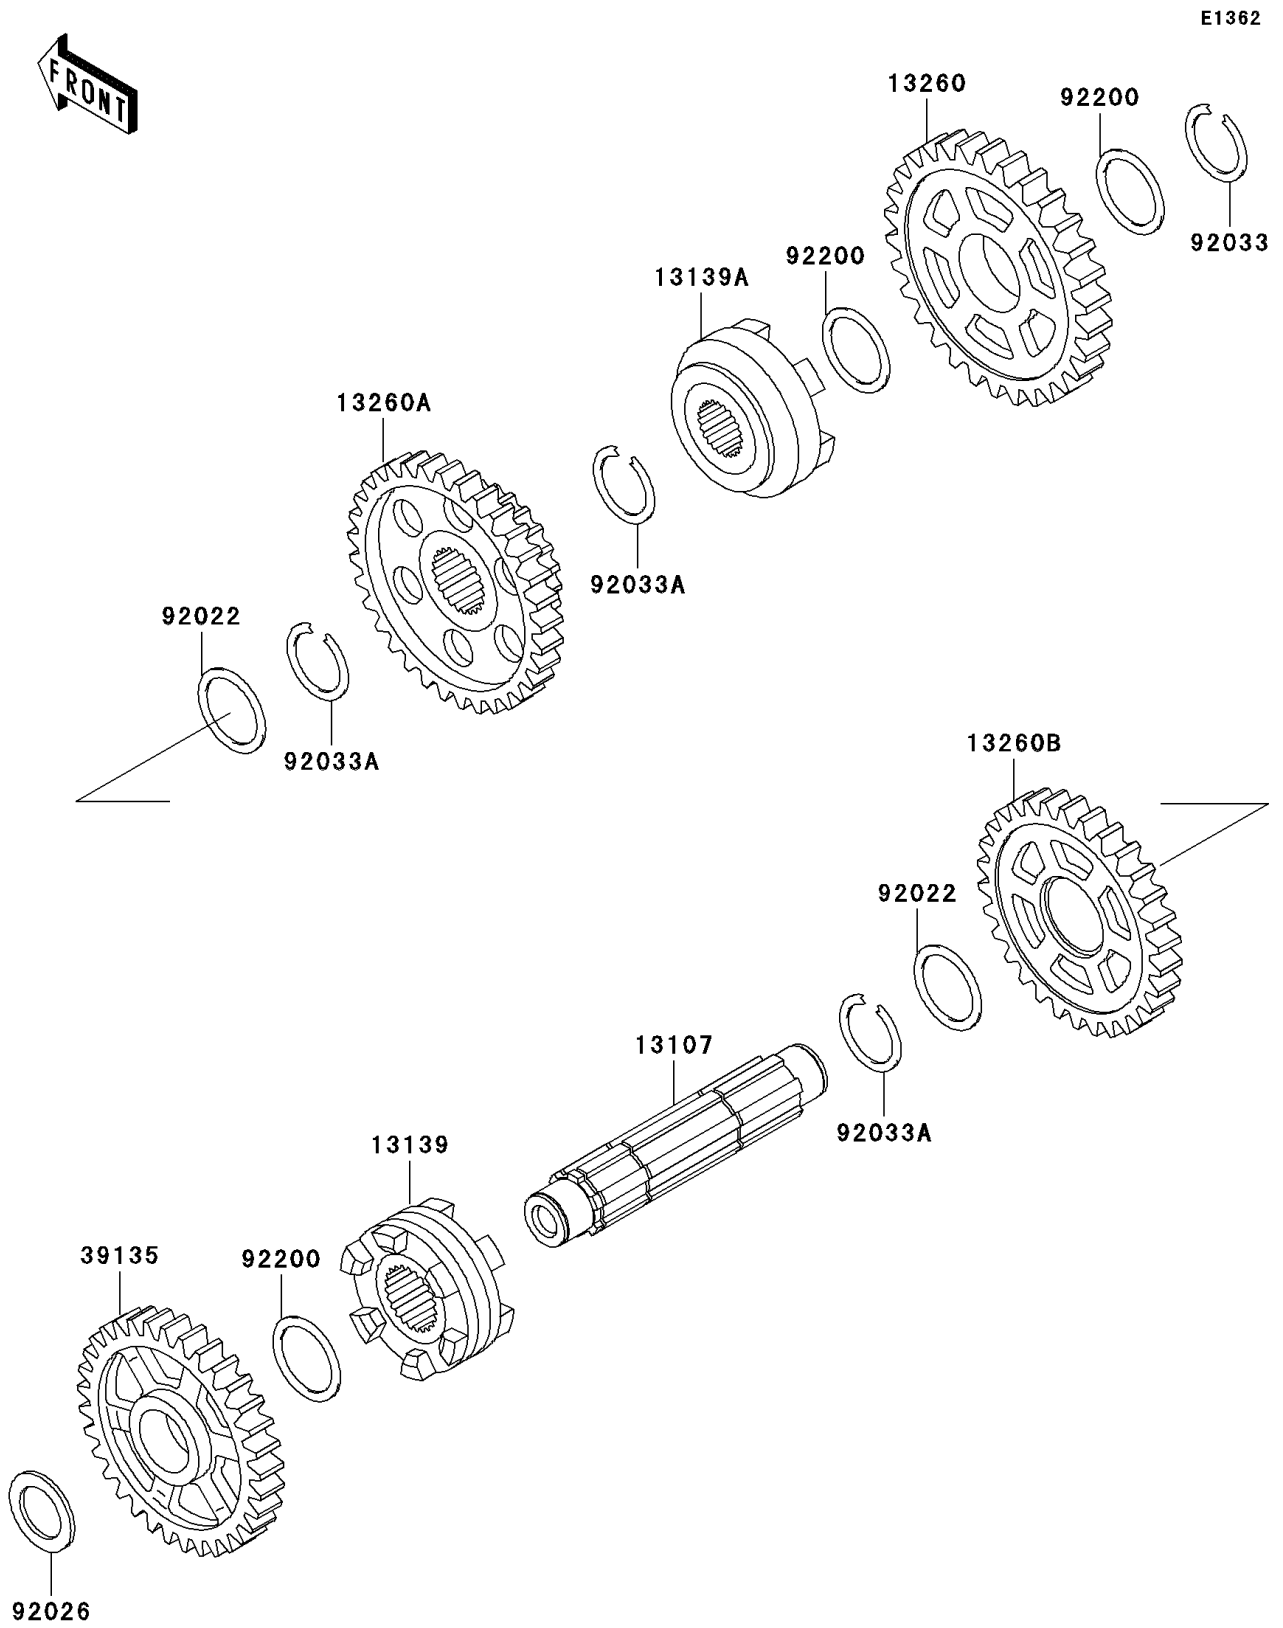

# 2001 Prairie 400 4X4 PARTS DIAGRAM

Gear Change Drum/Shift Fork(s)

## 2001 Prairie 400 4X4 PARTS LIST

### Gear Change Drum/Shift Fork(s)

ITEM NAME	PART NUMBER	QUANTITY
SHAFT,IDLER (Ref # 13107)	13107-1413	1
SHIFTER,FORWARD HI&REVERSE (Ref # 13139)	13139-1084	1
SHIFTER,FORWARD LOW (Ref # 13139A)	13139-1088	1
GEAR,FORWARD LOW,49T (Ref # 13260)	13260-1734	1
GEAR,IDLE SHAFT,36T (Ref # 13260A)	13260-1735	1
GEAR,FORWARD HIGH,42T (Ref # 13260B)	13260-1737	1
SPROCKET-DRIVEN,REVERSE,42T (Ref # 39135)	39135-1058	1
WASHER,28.1X34X1.0 (Ref # 92022)	92022-1731	2
SPACER,20.3X30X1.8 (Ref # 92026)	92026-1066	1
RING-SNAP,24MM (Ref # 92033)	92033-026	1
RING-SNAP,25.9X30.6X1.2 (Ref # 92033A)	92033-1037	3
WASHER,24.2X32X0.50 (Ref # 92200)	92200-1400	3