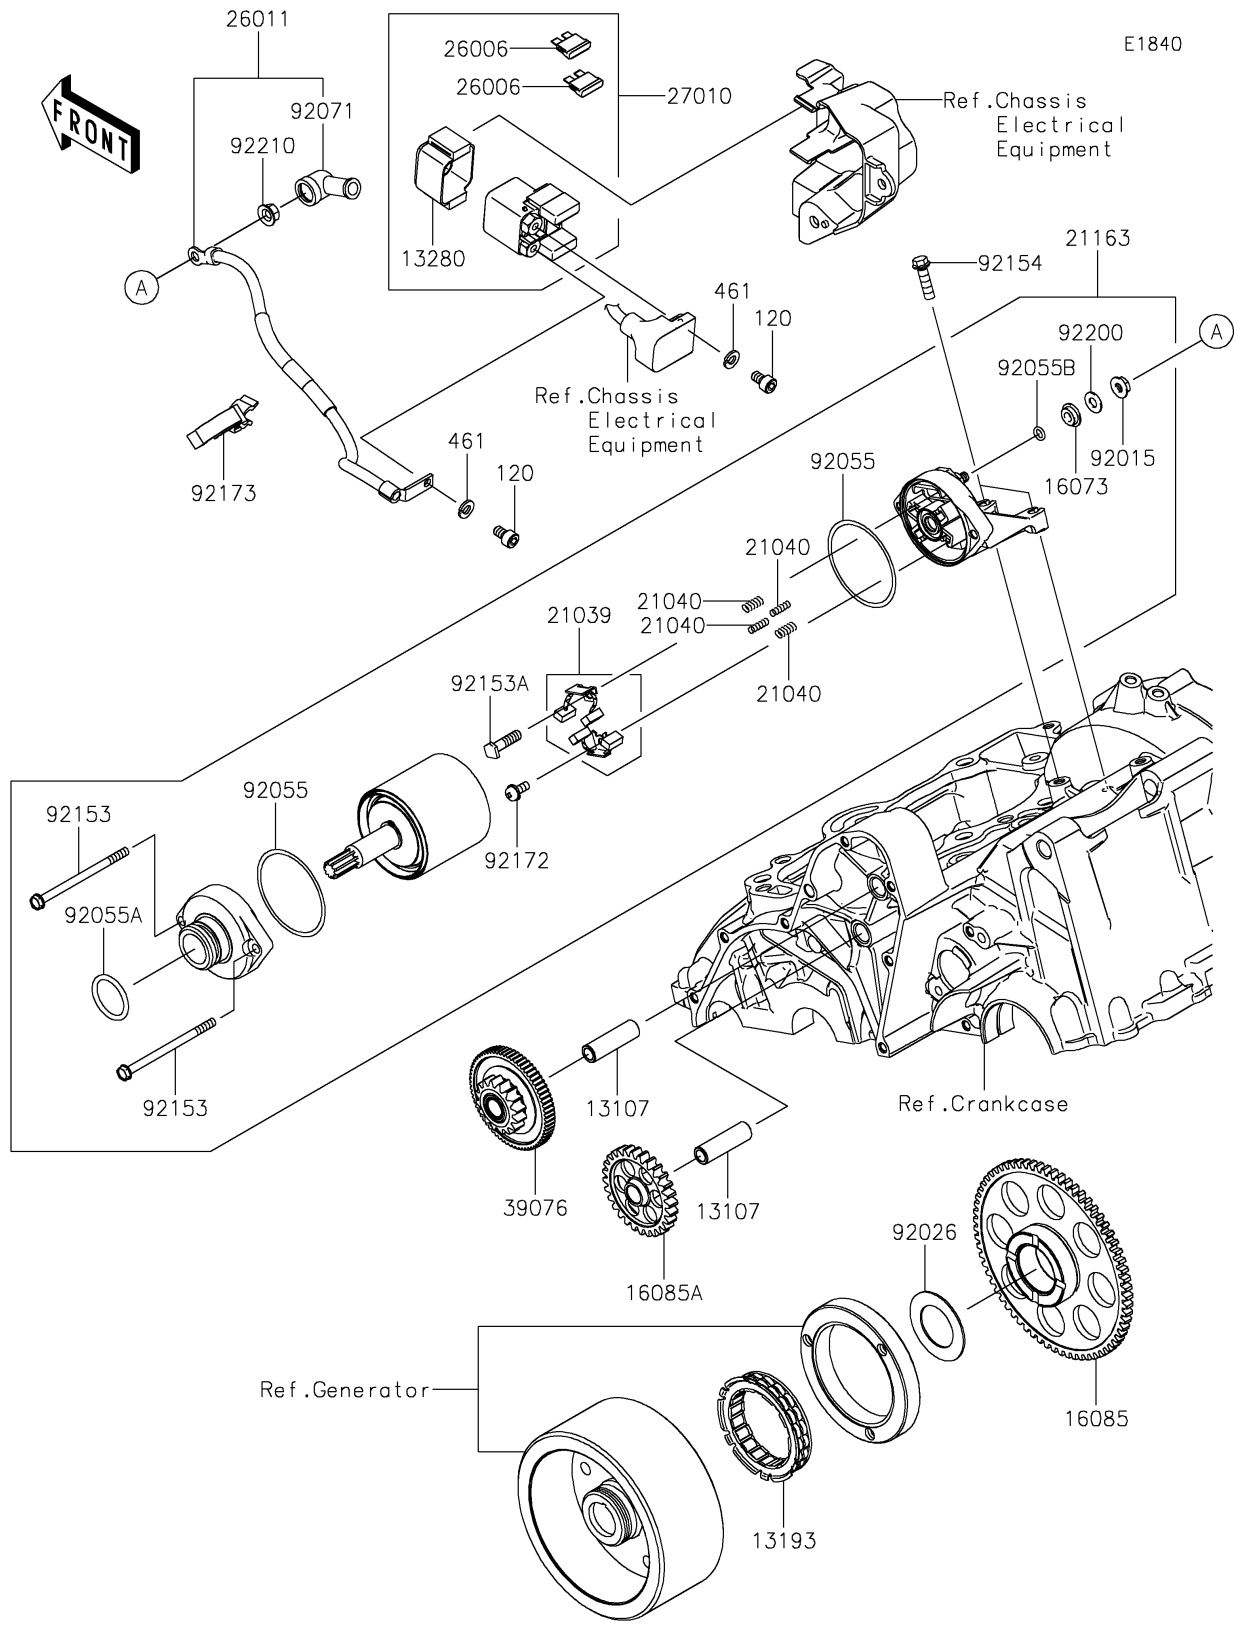

# 2018 Z650 ABS PARTS DIAGRAM

## Starter Motor

## 2018 Z650 ABS PARTS LIST

### Starter Motor

ITEM NAME	PART NUMBER	QUANTITY
BOLT-SOCKET,6X10 (Ref # 120)	120CB0610	2
SHAFT,IDLE GEAR (Ref # 13107)	13107-1106	2
CLUTCH-ASSY-ONEWAY (Ref # 13193)	13193-0006	1
HOLDER (Ref # 13280)	13280-0710	1
INSULATOR (Ref # 16073)	16073-0053	1
GEAR,67T (Ref # 16085)	16085-0076	1
GEAR,IDLE,28T (Ref # 16085A)	16085-0664	1
BRUSH,CARBON (Ref # 21039)	21039-0004	1
SPRING-BRUSH (Ref # 21040)	21040-0003	4
STARTER-ELECTRIC (Ref # 21163)	21163-0746	1
FUSE,BLADE,30A,GREEN (Ref # 26006)	26006-1006	2
WIRE-LEAD (Ref # 26011)	26011-0939	1
SWITCH,MAGNETIC (Ref # 27010)	27010-0709	1
LIMITER,16T&66T (Ref # 39076)	39076-0034	1
WASHER-SPRING,6MM (Ref # 461)	461DB0600	2
NUT,STARTER MOTOR (Ref # 92015)	92015-1476	1
SPACER,29.1X47.5X1.2 (Ref # 92026)	92026-087	1
RING-O (Ref # 92055)	92055-0136	2
RING-O (Ref # 92055A)	92055-1276	1
RING-O,4.5X2.0 (Ref # 92055B)	92055-1370	1
GROMMET (Ref # 92071)	92071-0024	1
BOLT (Ref # 92153)	92153-1850	2
BOLT (Ref # 92153A)	92153-1866	1
BOLT,FLANGED,6X22 (Ref # 92154)	92154-0504	2
SCREW (Ref # 92172)	92172-0334	1
CLAMP (Ref # 92173)	92173-1691	1
WASHER (Ref # 92200)	92200-0386	1
NUT,6MM (Ref # 92210)	92210-0188	1