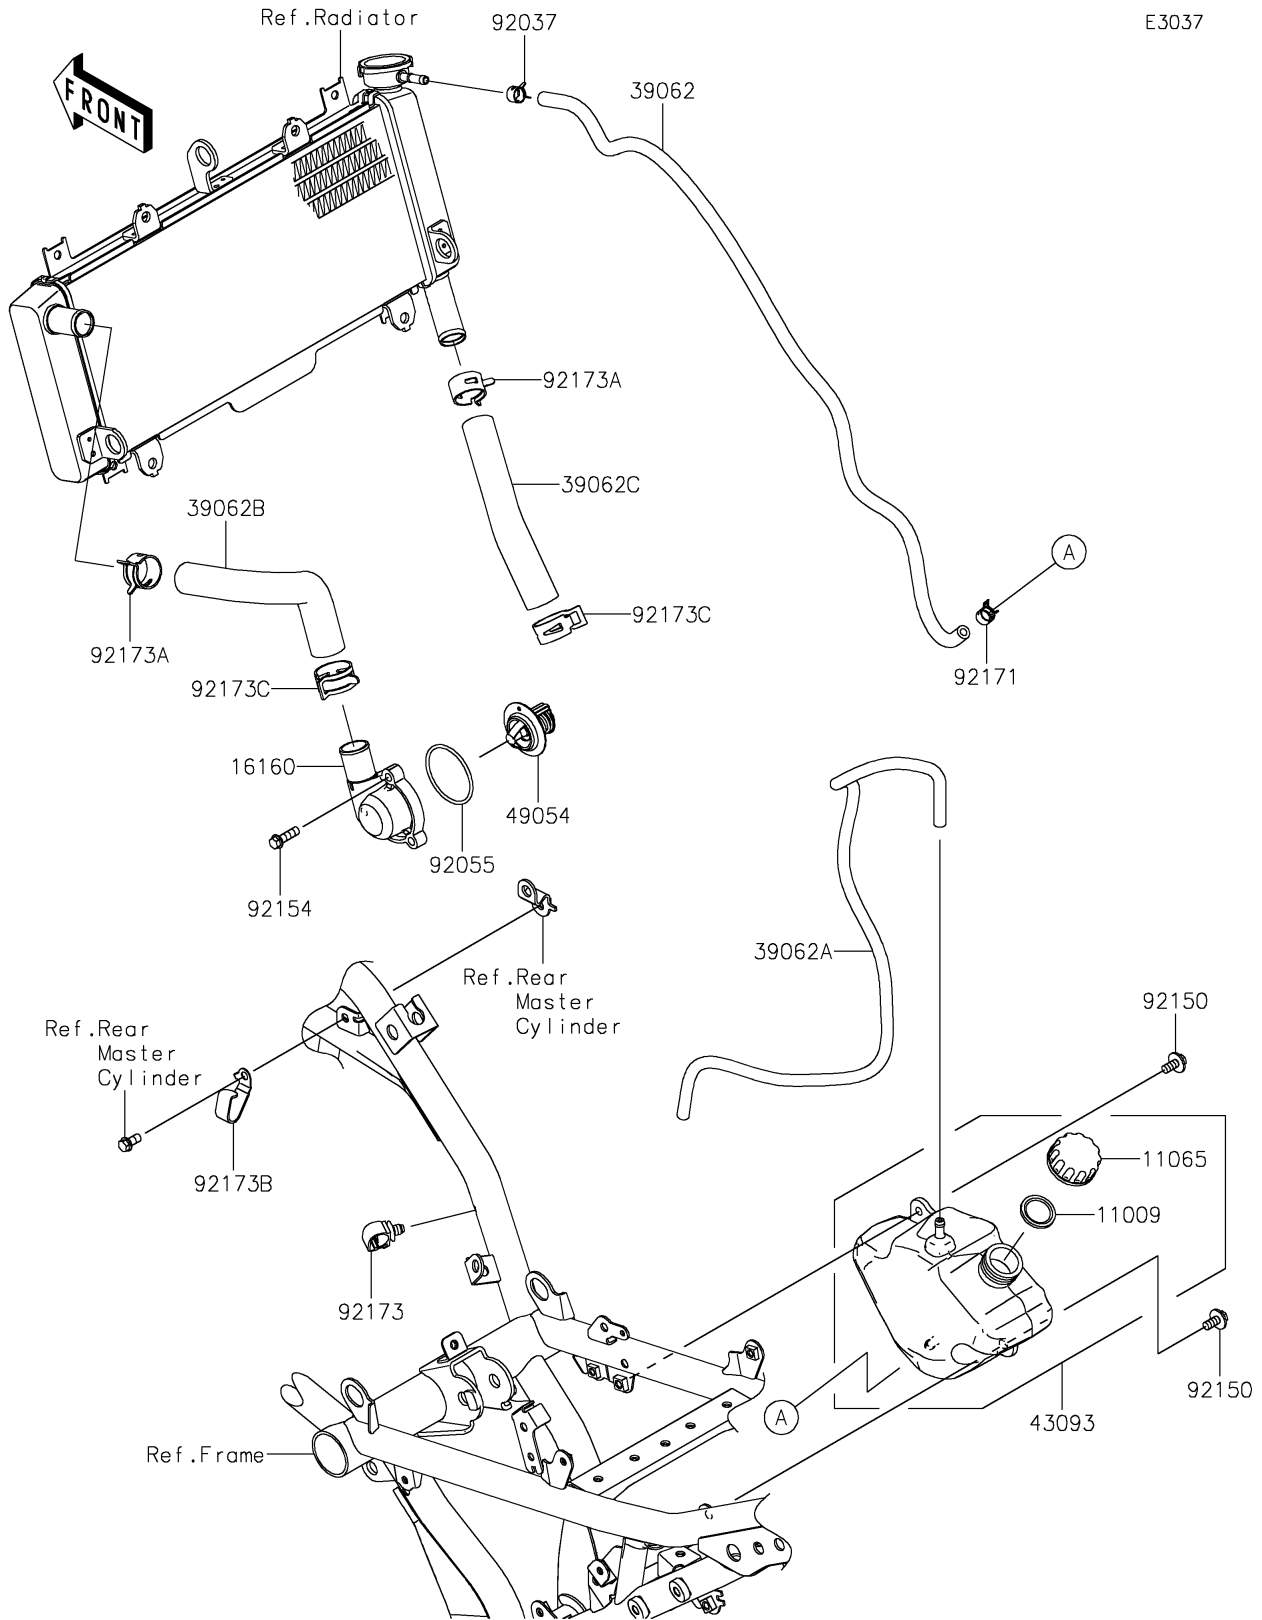

2019 Z650 ABS PARTS DIAGRAM

Water Pipe

E3037

2019 Z650 ABS PARTS LIST

Water Pipe

ITEM NAME	PART NUMBER	QUANTITY
GASKET,RESERVOIR TANK CAP (Ref # 11009)	11009-1145	1
CAP (Ref # 11065)	11065-0962	1
BODY,THERMO (Ref # 16160)	16160-0793	1
HOSE-COOLING,RADI.-RESERVOIR (Ref # 39062)	39062-0745	1
HOSE-COOLING,BREATHER (Ref # 39062A)	39062-0746	1
HOSE-COOLING,HEAD-RADIATOR (Ref # 39062B)	39062-0747	1
HOSE-COOLING,RADIATOR-PUMP (Ref # 39062C)	39062-0748	1
RESERVOIR-ASSY-TANK (Ref # 43093)	43093-0003	1
THERMOSTAT (Ref # 49054)	49054-0001	1
CLAMP (Ref # 92037)	92037-2113	1
RING-O,44.7X2.4 (Ref # 92055)	92055-0160	1
BOLT,6X14 (Ref # 92150)	92150-1340	2
BOLT,FLANGED,6X20 (Ref # 92154)	92154-1778	3
CLAMP,10.5X8X0.7 (Ref # 92171)	92171-1992	1
CLAMP,12MM DIA. (Ref # 92173)	92173-0736	1
CLAMP (Ref # 92173A)	92173-1567	2
CLAMP (Ref # 92173B)	92173-1592	1
CLAMP (Ref # 92173C)	92173-1688	2