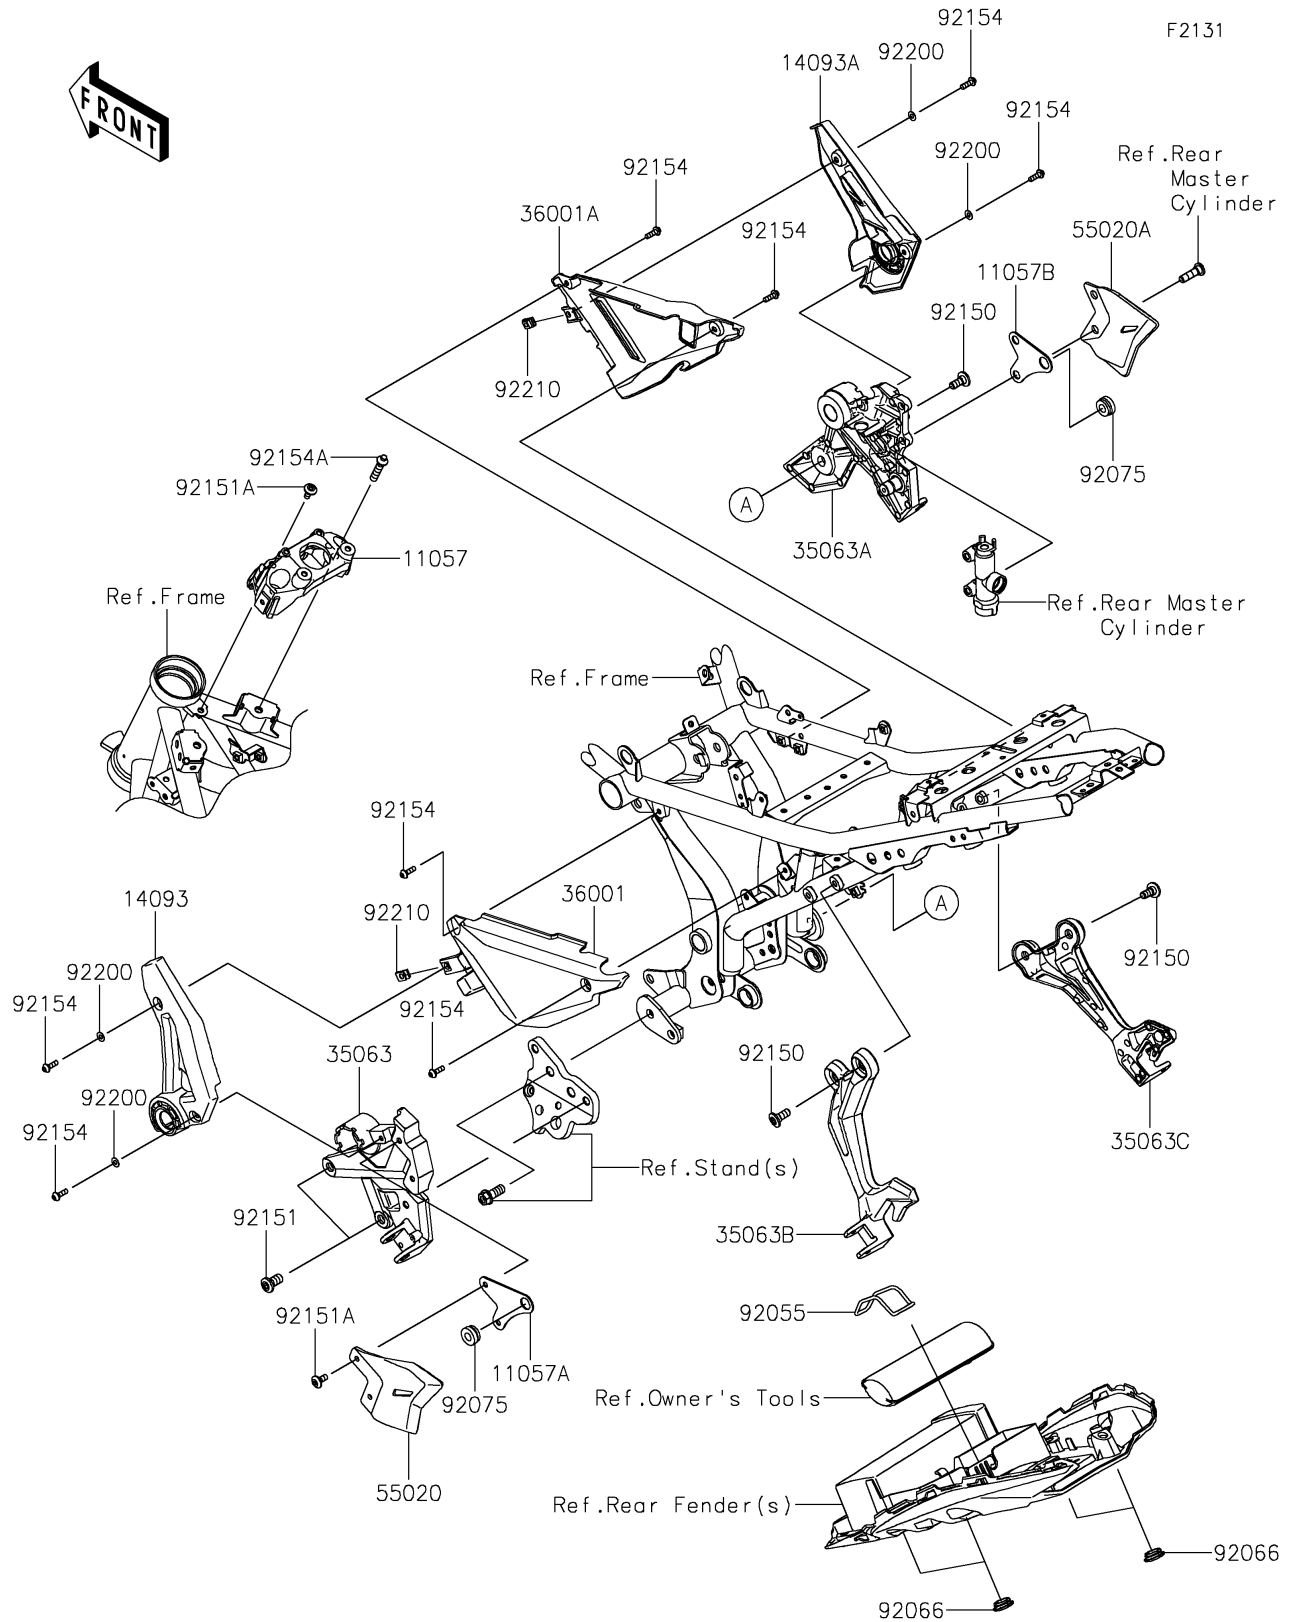

2019 Z650 ABS PARTS DIAGRAM

Frame Fittings

2019 Z650 ABS PARTS LIST

Frame Fittings

ITEM NAME	PART NUMBER	QUANTITY
BRACKET,IG. SWITCH (Ref # 11057)	11057-0079	1
BRACKET,STEP STAY,LH (Ref # 11057A)	11057-0476	1
BRACKET,STEP STAY,RH (Ref # 11057B)	11057-0477	1
COVER,STEP,LH,B.SILVER (Ref # 14093)	14093-0480-54N	1
COVER,STEP,RH,B.SILVER (Ref # 14093A)	14093-0623-54N	1
STAY,STEP,FR,LH,F.S.BLACK (Ref # 35063)	35063-1348-18R	1
STAY,STEP,FR,RH,F.S.BLACK (Ref # 35063A)	35063-1349-18R	1
STAY,STEP,RR,LH,F.S.BLACK (Ref # 35063B)	35063-1350-18R	1
STAY,STEP,RR,RH,F.S.BLACK (Ref # 35063C)	35063-1351-18R	1
COVER-SIDE,LH (Ref # 36001)	36001-0642	1
COVER-SIDE,RH (Ref # 36001A)	36001-0643	1
GUARD,HEEL,LH (Ref # 55020)	55020-1956	1
GUARD,HEEL,RH (Ref # 55020A)	55020-1957	1
RING-O,62.6X3.5 (Ref # 92055)	92055-0873	1
PLUG (Ref # 92066)	92066-0096	4
DAMPER (Ref # 92075)	92075-277	2
BOLT,SOCKET,8X20 (Ref # 92150)	92150-1760	5
BOLT,SOCKET,10X20 (Ref # 92151)	92151-1557	2
BOLT,SOCKET,6X14 (Ref # 92151A)	92151-1654	3
BOLT,SOCKET,5X16 (Ref # 92154)	92154-0209	8
BOLT,TORX,8X35 (Ref # 92154A)	92154-0730	2
WASHER,NYLONE,5.3X11.5X0.5 (Ref # 92200)	92200-0006	4
NUT,PLATE,5MM (Ref # 92210)	92210-0935	2