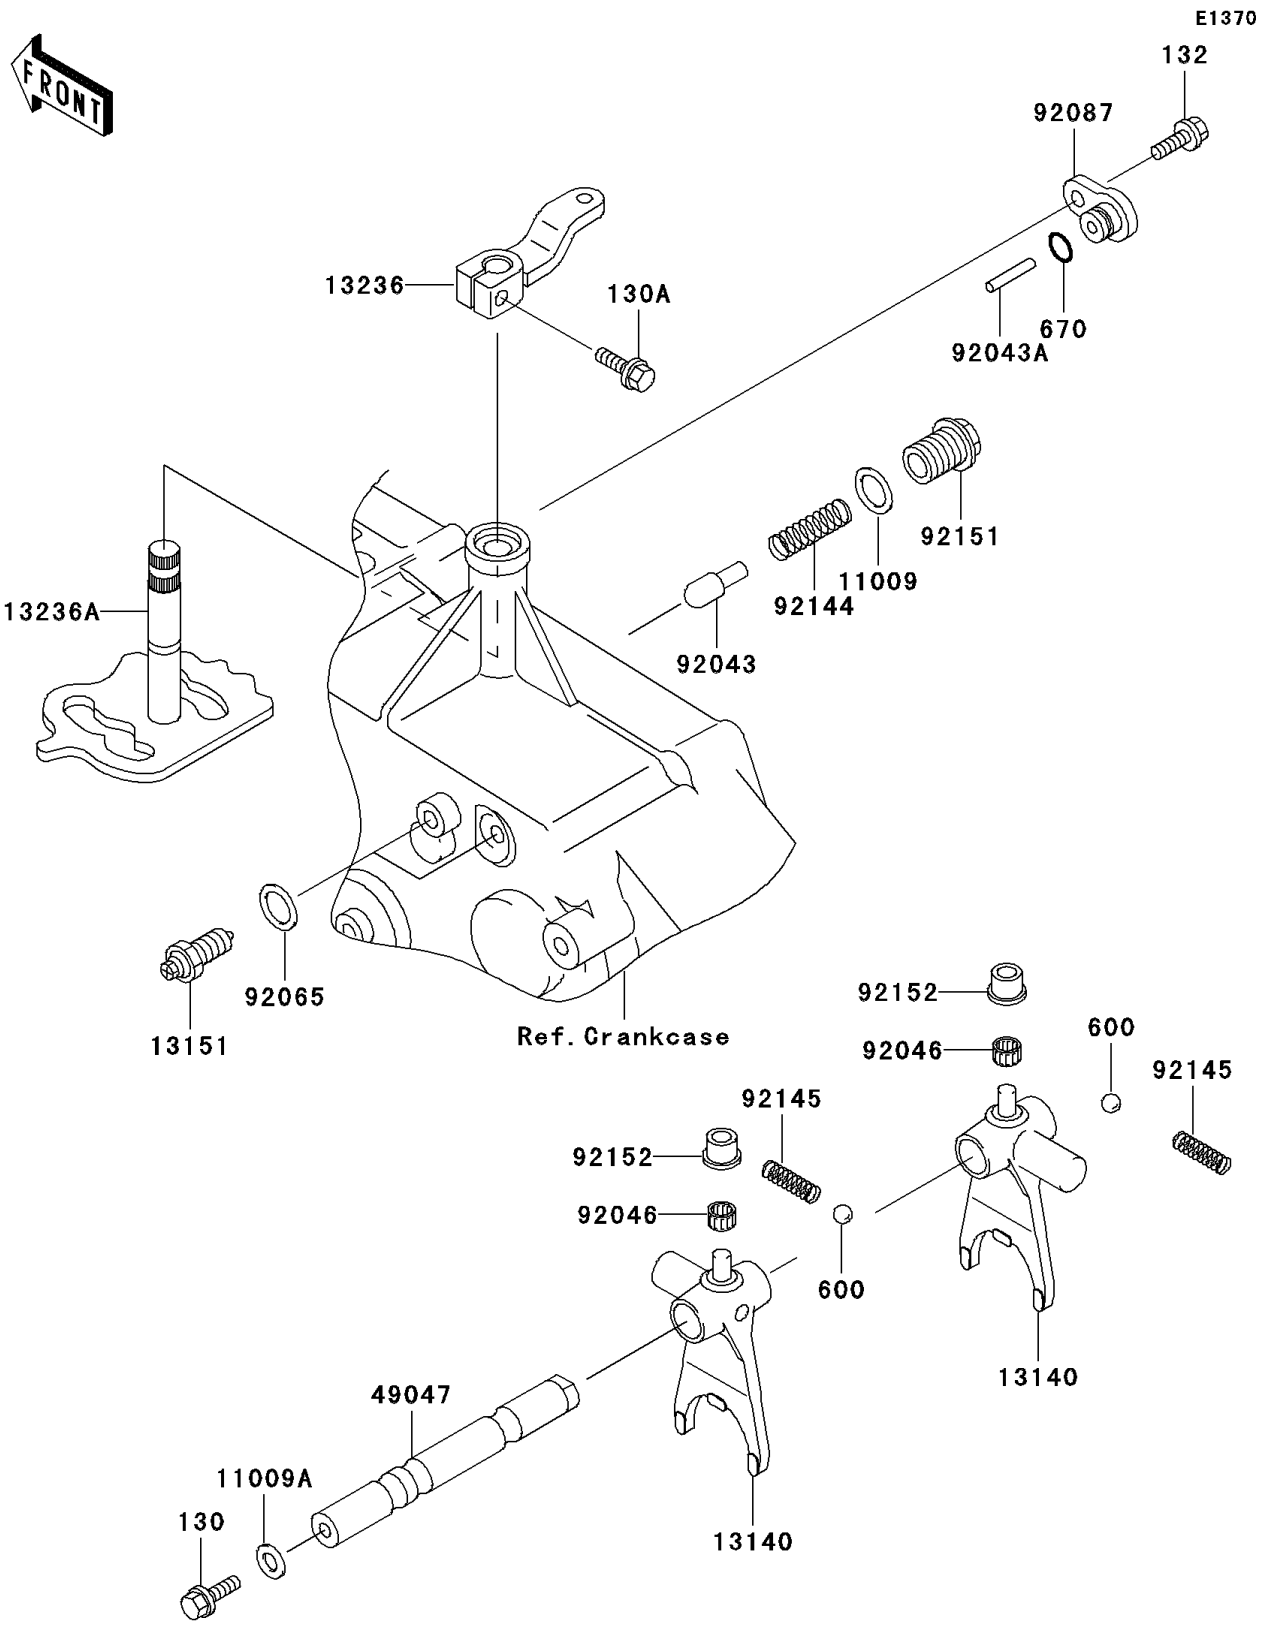

2000 Prairie 400 4X4 PARTS DIAGRAM

Gear Change Mechanism

2000 Prairie 400 4X4 PARTS LIST

Gear Change Mechanism

ITEM NAME	PART NUMBER	QUANTITY
-----------	-------------	----------