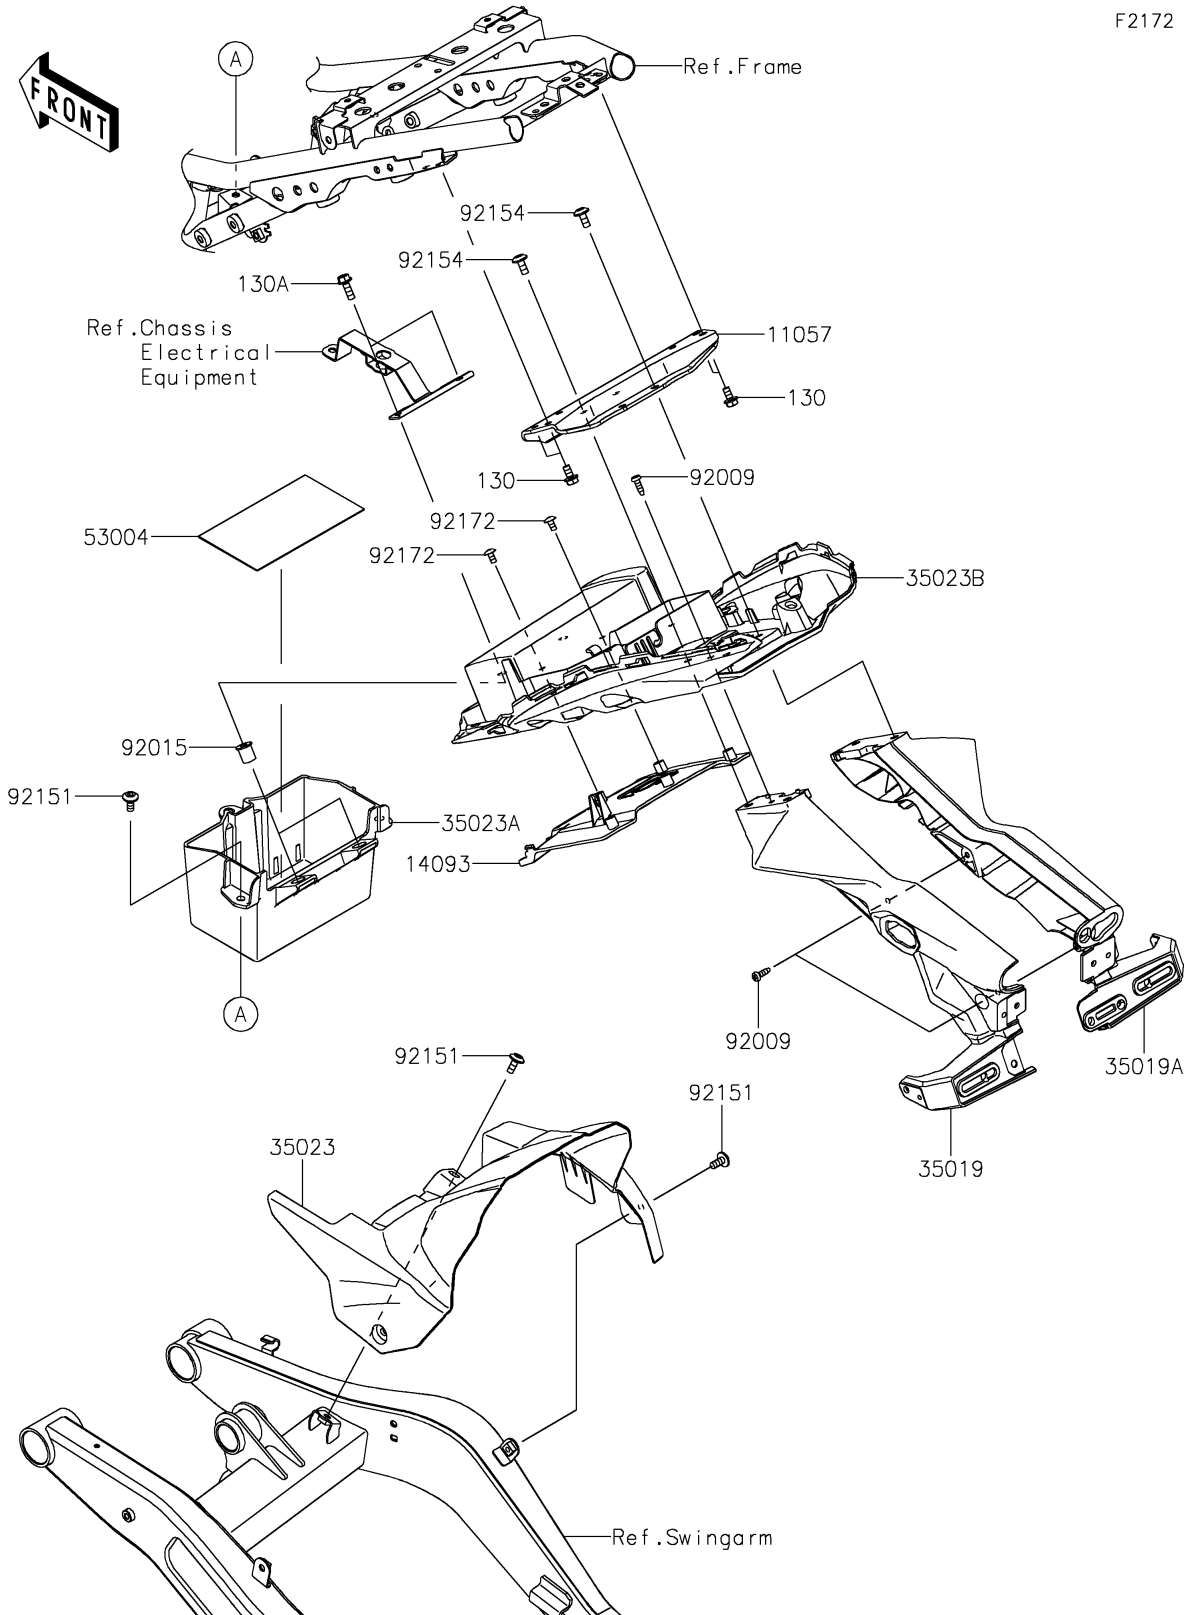

2019 Z650 ABS PARTS DIAGRAM

Rear Fender(s)

F2172

2019 Z650 ABS PARTS LIST

Rear Fender(s)

ITEM NAME	PART NUMBER	QUANTITY
BRACKET,FLAP (Ref # 11057)	11057-0757	1
BOLT-FLANGED,6X12 (Ref # 130)	130BA0612	4
BOLT-FLANGED,6X18 (Ref # 130A)	130BA0618	2
COVER (Ref # 14093)	14093-0482	1
FLAP,LH (Ref # 35019)	35019-0617	1
FLAP,RH (Ref # 35019A)	35019-0618	1
FENDER-REAR (Ref # 35023)	35023-0417	1
FENDER-REAR,FR (Ref # 35023A)	35023-0418	1
FENDER-REAR,RR (Ref # 35023B)	35023-0419	1
MAT,BATTERY (Ref # 53004)	53004-0560	1
SCREW,TAPPING,5X16 (Ref # 92009)	92009-1984	3
NUT (Ref # 92015)	92015-1700	2
BOLT,SOCKET,6X14 (Ref # 92151)	92151-1654	4
BOLT,SOCKET,6X14 (Ref # 92154)	92154-0745	4
SCREW,5X10 (Ref # 92172)	92172-0864	5