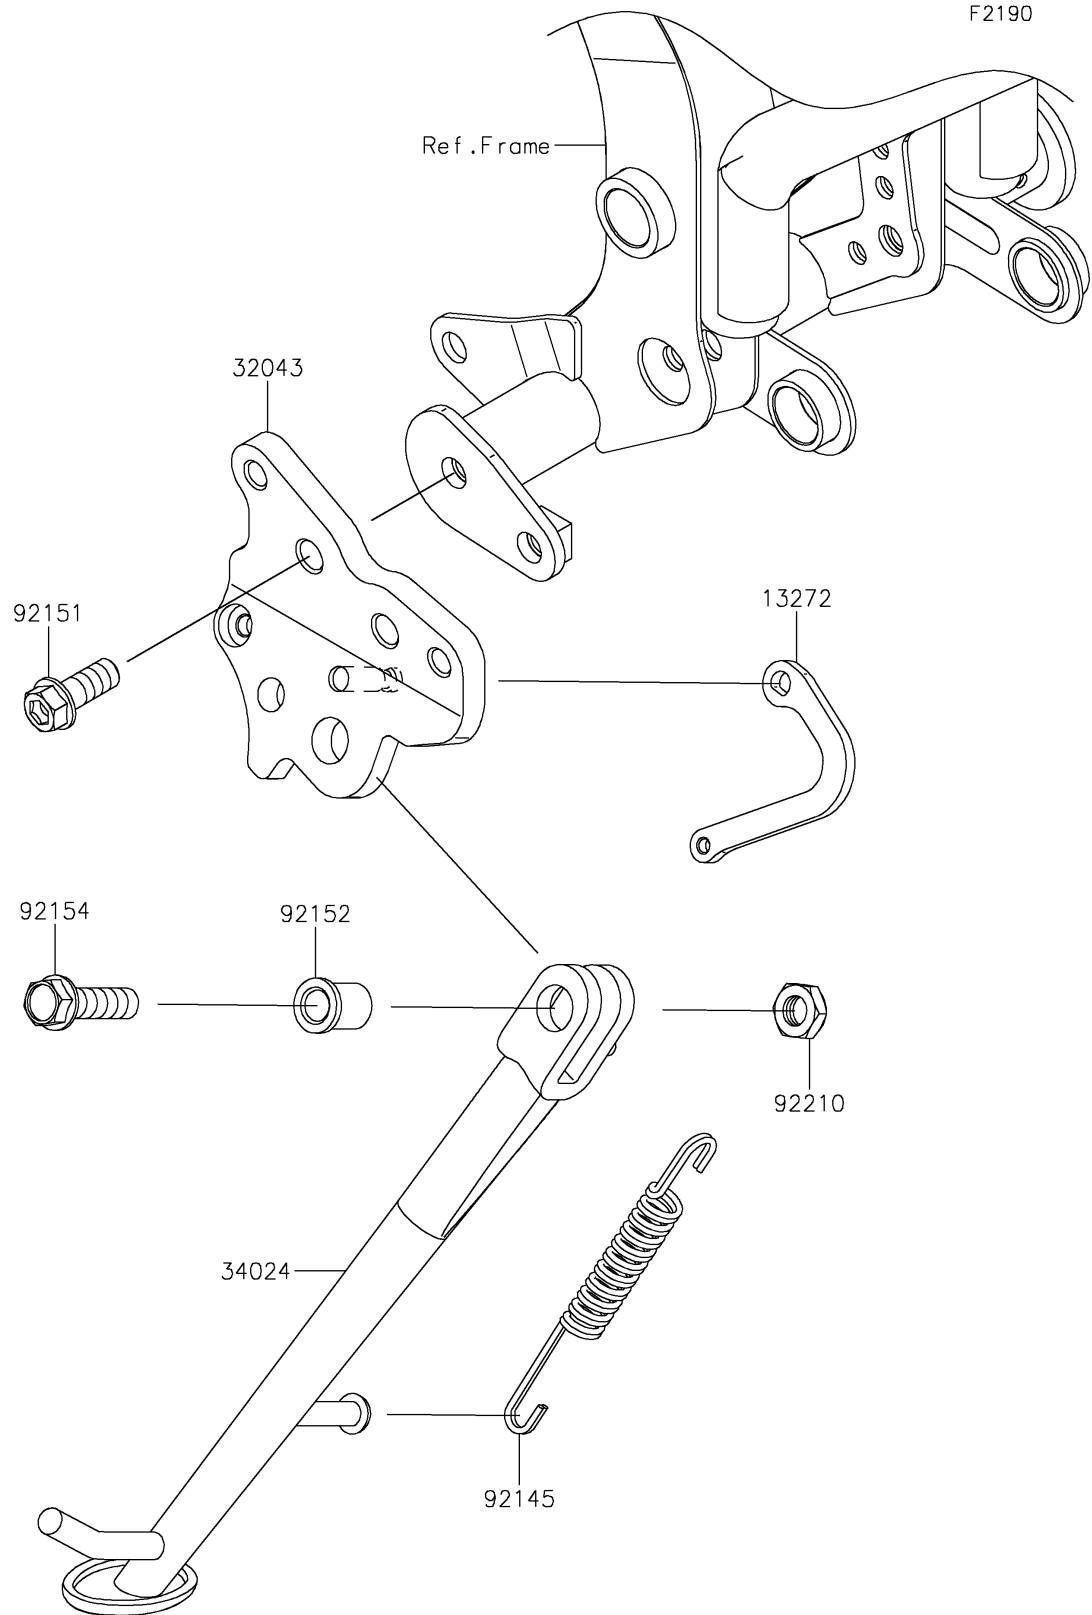

# 2017 Z650 ABS PARTS DIAGRAM

Stand(s)

## 2017 Z650 ABS PARTS LIST

Stand(s)

ITEM NAME	PART NUMBER	QUANTITY
PLATE,SPRING (Ref # 13272)	13272-2166	1
BRACKET-STAND (Ref # 32043)	32043-0620	1
STAND-SIDE (Ref # 34024)	34024-0140	1
SPRING,SIDE STAND (Ref # 92145)	92145-1735	1
BOLT,FLANGED,10X25 (Ref # 92151)	92151-1802	2
COLLAR,10.2X18X20.1 (Ref # 92152)	92152-2299	1
BOLT,FLANGED,10X37 (Ref # 92154)	92154-1352	1
NUT,LOCK,10MM (Ref # 92210)	92210-0784	1